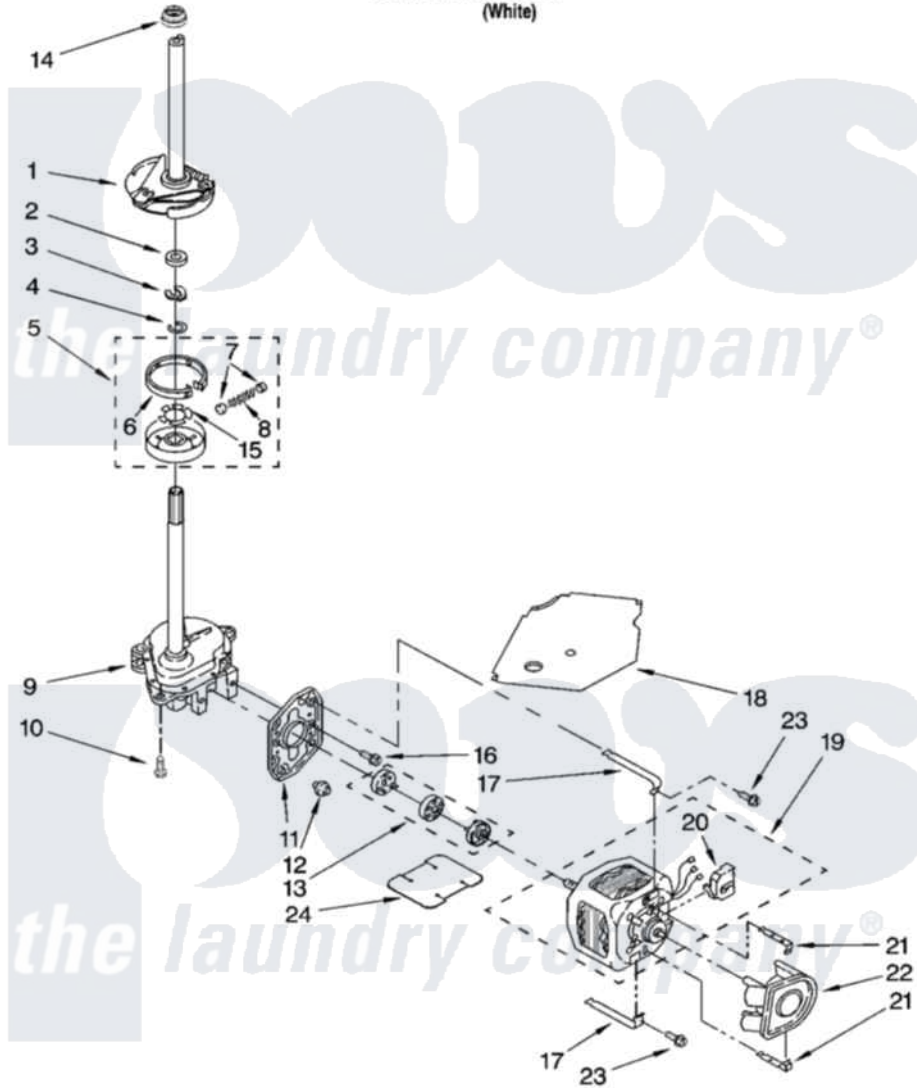

Maytag NTW5500TQ1 04 - BRAKE, CLUTCH, GEARCASE, MOTOR AND PUMP PARTS

BRAKE, CLUTCH, GEARCASE, MOTOR AND PUMP PARTS

For Model: NTW5500TQ1
(White)

W10183477

7

Maytag [Residential Maytag NTW5500TQ1 Washer Parts](#) Parts Diagram 04 - BRAKE, CLUTCH, GEARCASE, MOTOR AND PUMP PARTS

[Click on the part number to view part](#)

Item	Original Part Number	Replaced By	Status	Part Description
1	388952	285792		Basketdrive
2	63292			Washer, Spin Tube Thrust
3	62697	W10080230		Ring, Spin Tube Support
4	63283	285353		Ring
5	3951311	285785		Clutch
6	3951308	285790		Lining
7	62646			Cap, Clutch Spring
8	3946792			Spring And Damper Assembly
9	3360630	3360629		Gearcase
10	3357334	3400516		Screw Anti-Rattle
11	62611			Plate, Motor Mount To Gearcase
12	62691			Grommet, Motor
13	3364003	285753A		Coupling
14	8577374			Seal, Centerpost

15	3355454		Clip, Main Drive
16	3400516		Screw Anti-Rattle
17	W10086010		Retainer, Motor
18	3362089		Shield, Tub To Motor
19	8528157	661600	Motor, Main Drive
20	3952056		Switch, Main Drive Motor
21	8546127		Retainer, Pump
22	3363394		Pump
23	3387485	273556	Screw, 10-16 X 5/8
24	3946532		Shield, Motor