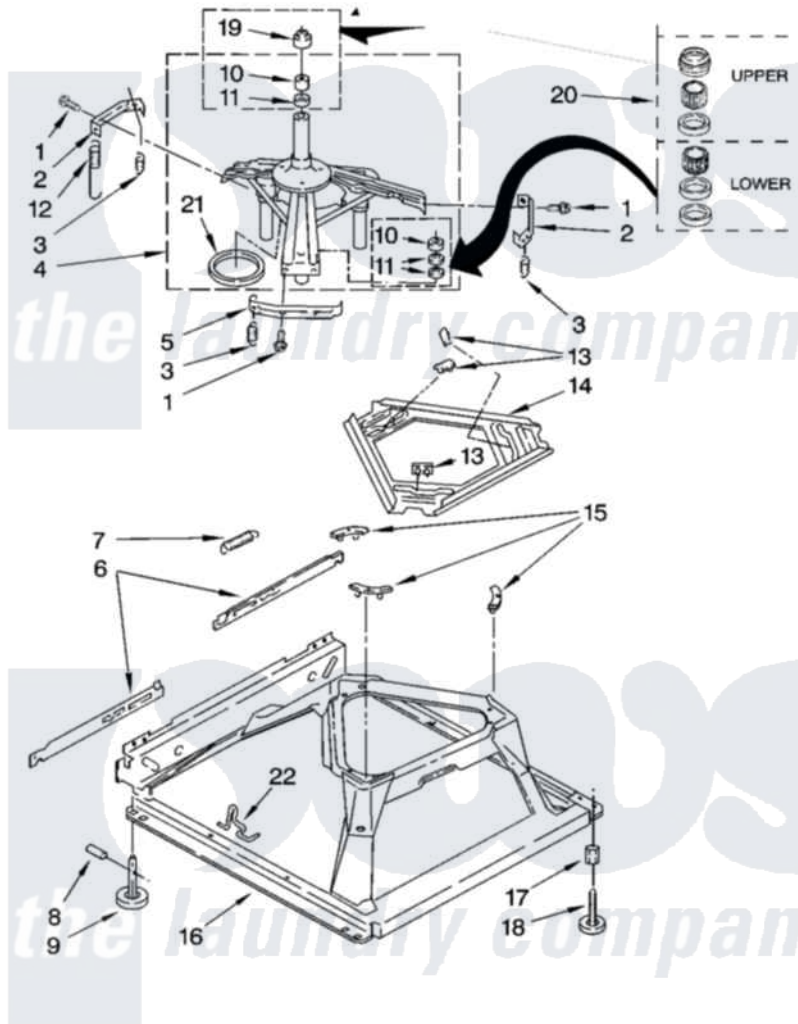

Maytag NTW5500TQ1 05 - MACHINE BASE PARTS

MACHINE BASE PARTS

For Model: NTW5500TQ1
(White)

8

W10183477

Maytag [Residential Maytag NTW5500TQ1 Washer Parts](#) Parts Diagram 05 - MACHINE BASE PARTS
Click on the part number to view part

Item	Original Part Number	Replaced By	Status	Part Description
1	3400076			Screw, Bracket Mounting
2	64067			Bracket, Spring Outer
3	63907			Spring, Suspension
4	8575214	280184		Support
5	64065			Bracket, Spring Outer
6	63466			Link, Leveling Mechanism
7	62597	8316845		Spring
8	62837			Pin, Knurled
9	62596	285244		Feet-Leveling
10	8546455			Bearing, Centerpost
11	357409	359449		Seal, Agitator Shaft
12	388492	W10250667		Spring, Counterweight
13	62568	285219		Pad
14	3946509			Plate, Suspension
15	3363660	285744		Pad
16	3946512	285771		Base

17	3359452	Nut, Lock
18	W10001130	Foot, Leveling
19	8577376	Seal, Centerpost
20	285203	Centerpost Bearing Kit
21	63134	Ring, Sound Deadening
22	W10145155	Retainer, Suspension Spring