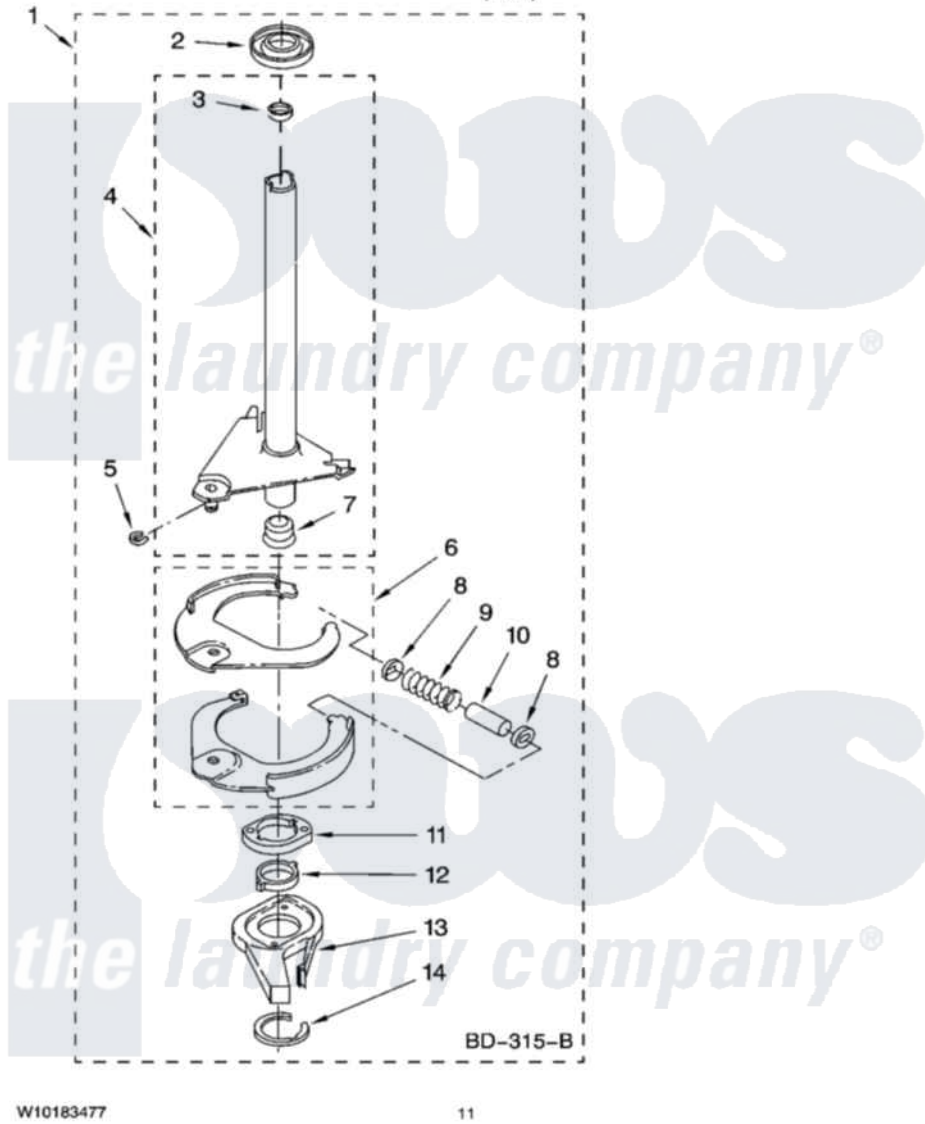

Maytag NTW5500TQ1 07 - BRAKE AND DRIVE TUBE PARTS

BRAKE AND DRIVE TUBE PARTS

For Model: NTW5500TQ1
(White)

W10183477

11

Maytag [Residential Maytag NTW5500TQ1 Washer Parts](#) Parts Diagram 07 - BRAKE AND DRIVE TUBE PARTS
Click on the part number to view part

Item	Original Part Number	Replaced By	Status	Part Description
1	388952	285792		Basketdrive
2	62658			Ring, Thrust
3	356427			Seal, Spin Pinion
4	64027	64208		Tube-Spin
5	64035	W10083190		Ring, Retaining
6	64232	285438		Shoe-Brake
7	62703	8546462		"T" Bearing, Spin Tube
8	3353956	285658		Sleeve
9	387806		Not Available	Spring, Brake
10	3355360	285658		Sleeve
11	661516	8546461		Cam, Brake Release
12	63022			Sleeve, Cam
13	64194	285790		Lining
14	90368	W10083200		Ring, Retaining
NI	BLANK		Not Available	FOLLOWING PARTS NOT ILLUSTRATED
"	285208			Lubricant