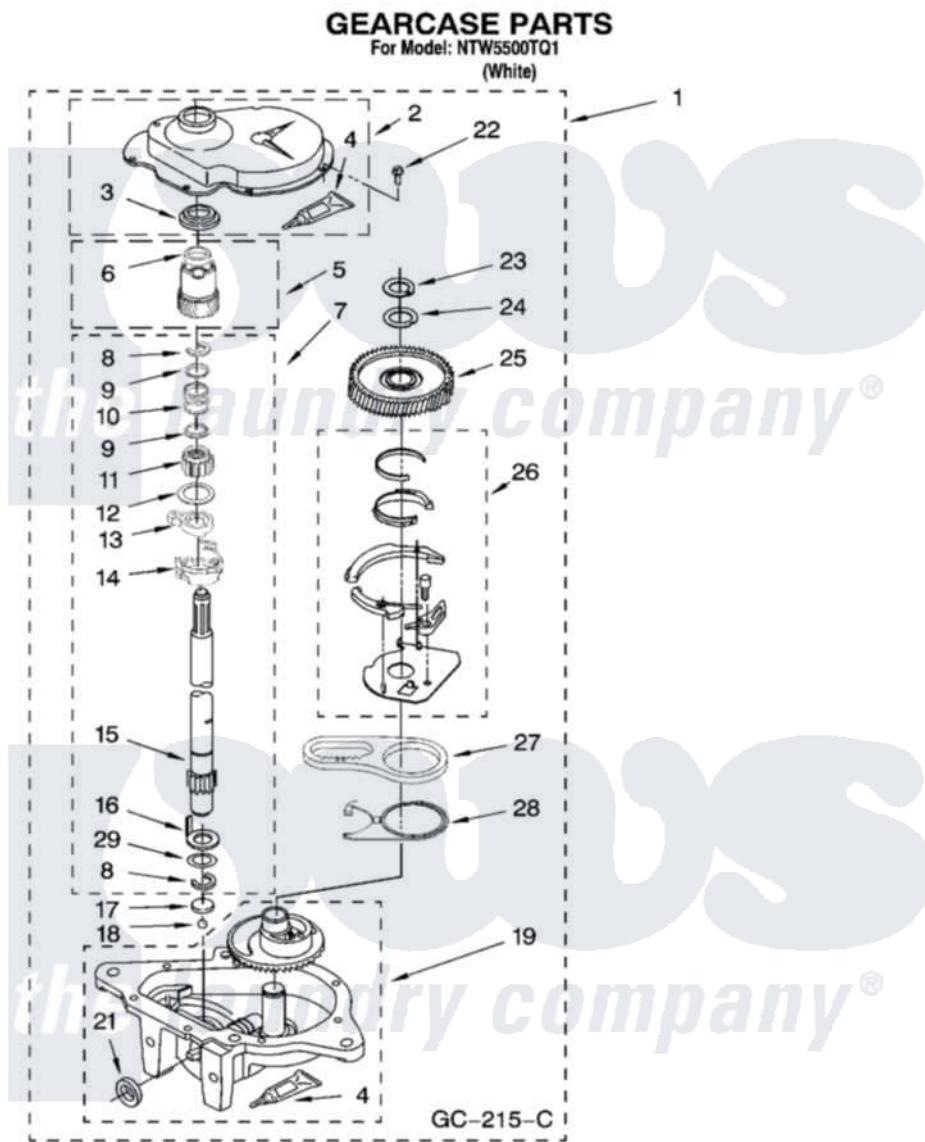

Maytag NTW5500TQ1 08 - GEARCASE PARTS, OPTIONAL PARTS (NOT INCLUDED)

12

W10183477

Maytag Residential Maytag NTW5500TQ1 Washer Parts Parts Diagram 08 - GEARCASE PARTS, OPTIONAL PARTS (NOT INCLUDED)

Click on the part number to view part

Item	Original Part Number	Replaced By	Status	Part Description
1	3360630	<a href="#">3360629</a>		Gearcase
2	<a href="#">285202</a>			Cover, Gearcase
3	<a href="#">3349985</a>			Seal, Gearcase Cover
4	<a href="#">285195</a>			Sealer Sealer, Gasket
5	63320	<a href="#">285362</a>		Gear and Pinion
6	<a href="#">356427</a>			Seal, Spin Pinion
7	<a href="#">389387</a>			Shaft, Agitator
8	90369		Not Available	Ring, Retaining (2)
9	<a href="#">62677</a>			Retainer, Spring
10	<a href="#">62676</a>			Spring, Agitator
11	63273	<a href="#">285509</a>		Shaft, Agitator
12	<a href="#">62619</a>			Washer, Agitator Gear
13	62580	<a href="#">285206</a>		Cam-Agitator
14	62581	<a href="#">285206</a>		Cam-Agitator
15	<a href="#">285509</a>			Shaft, Agitator