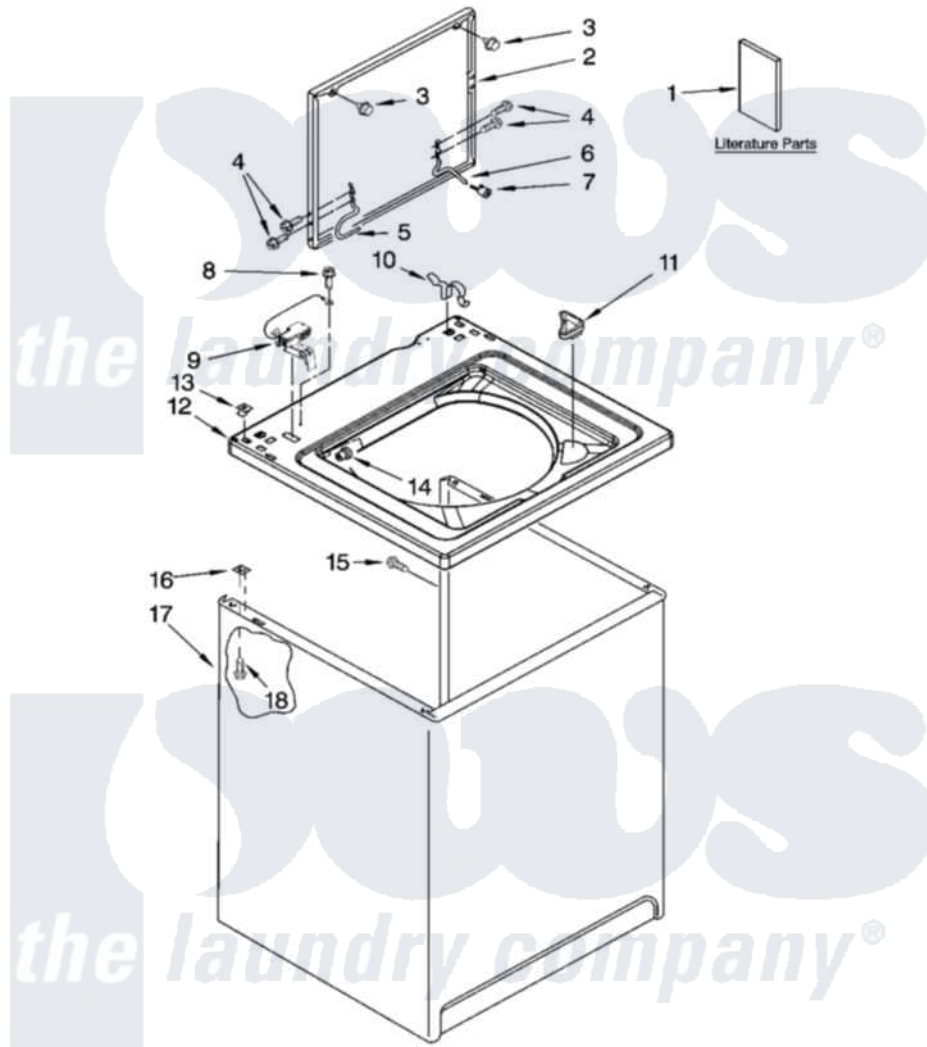

Maytag NTW5505TQ0 01 - TOP AND CABINET PARTS

Amana

TOP AND CABINET PARTS

For Model: NTW5505TQ0
(White)

AUTOMATIC
WASHER

IMPORTANT: All Part Numbers Listed Are Whirlpool Numbers. Source Parts Through Whirlpool.

2-07 Litho in U.S.A. (sic)

1

Part No. W10128833 Rev. A

Maytag Residential Maytag NTW5505TQ0 Washer Parts Parts Diagram 01 - TOP AND CABINET PARTS

[Click on the part number to view part](#)

Item	Original Part Number	Replaced By	Status	Part Description
1	W10044800			Installation Instructions
"	W10092724		Not Available	Use & Care Guide
"	W10092677		Not Available	Feature Sheet
"	W10092702		Not Available	Energy Guide
"	8578910		Not Available	Wiring Diagram
2	W10093700	W10193857		Lid
3	9724509			Bumper, Lid
4	W10119872	W10119828		Screw, Lid Hinge Mounting
5	8318088			Hinge, Lid
6	54583			Hinge, Lid
7	19119			Bumper, Lid Hinge
8	3351614			Screw, Gearcase Cover Mounting
9	8318084			Switch, Lid
10	62780			Clip, Top And Cabinet And Rear Panel
11	3362952			Dispenser, Bleach

12	8318064		Top
13	357213		Nut, Push-In
14	21258		Bearing, Lid Hinge
15	3357011	308685	Side Trim)
16	62750		Spacer, Cabinet To Top (4)
17	63424		Cabinet
18	3390631		Screw, 10-16 X 3/8