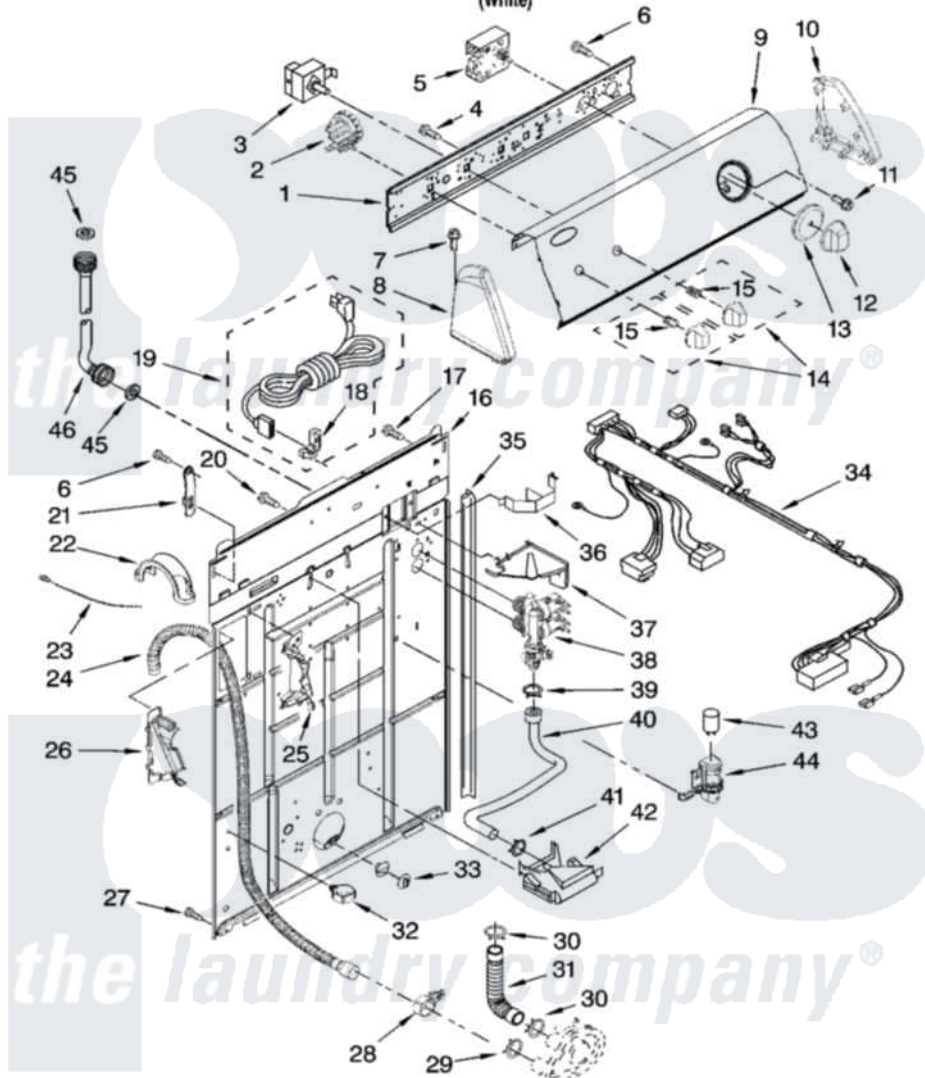

Maytag NTW5505TQ0 02 - CONTROLS AND REAR PANEL PARTS

CONTROLS AND REAR PANEL PARTS

For Model: NTW5505TQ0
(White)

IMPORTANT: All Part Numbers Listed Are Whirlpool Numbers. Source Parts Through Whirlpool.

W10128833

3

Maytag Residential Maytag NTW5505TQ0 Washer Parts Parts Diagram 02 - CONTROLS AND REAR PANEL PARTS

[Click on the part number to view part](#)

Item	Original Part Number	Replaced By	Status	Part Description
1	3948608			Bracket, Control
2	8577844	W10339251		Switch-WL
3	8578338			Switch, Water Temperature
4	3400073			Screw, Ground
5	8546685			Timer, Control
6	90767			Screw, 8A X 3/8 HeX Washer Head Tapping
7	388326			Screw, 8-18 X 1,25
8	8271365	279962		Endcap
9	W10089703			Panel, Console
10	8271359	279962		Endcap
11	3400818			Screw, Timer Mounting
12	W10110045			Knob, Timer
13	W10110046			Dial, Timer
14	W10110047			Knob, Control
15	8536939			Clip, Knob
16	8318015			Panel, Rear

17	3351614		Screw, Gearcase Cover Mounting
18	3952821	285777	Relief-Str
19	8578842	285800	Cord-Power
20	9740848		Screw, Mixing Valve Mounting
21	8568314		Strap, Console
22	8577378		U-Bend, Drain Hose
23	3347868	W10339879	Tie, Cable
24	8559373	W10096921	Drain Hose Assembly
25	8541669		Bucket, Drain Hose
26	8541658		Bucket, Drain Hose
27	62863	3390631	Screw, 10-16 X 3/8
28	8541668		Clamp, Hose
29	8317496	285655	Clamp, Hose
30	3363366	616099	Clamp
31	3951449	285871	Hose
32	8541667		Clamp, Hose
33	8519200		Support, Rear Panel
34	W10114186		Harness, Wiring
35	62747		Pad, Rear Panel
36	8055003		Clip, Harness And Pressure Switch
37	8539874		Shield, Suds
38	8578343		Valve, Water Inlet W/Bi-Metal
39	301958	596669	Clamp, Manifold
40	8317974	8317926	Hose, Vacuum Break
41	370450	596669	Clamp, Manifold
42	387606	3360977	Break-Vac
43	8572717		Capacitor, Motor Start
44	8318046		Clip, Capacitor
45	3976300	16123	Washer Inlet-Hose Miscellaneous Parts Must be Ordered Separately.
46	8571377	89503	Hose-Inlet
"	8571378	89503	Hose-Inlet