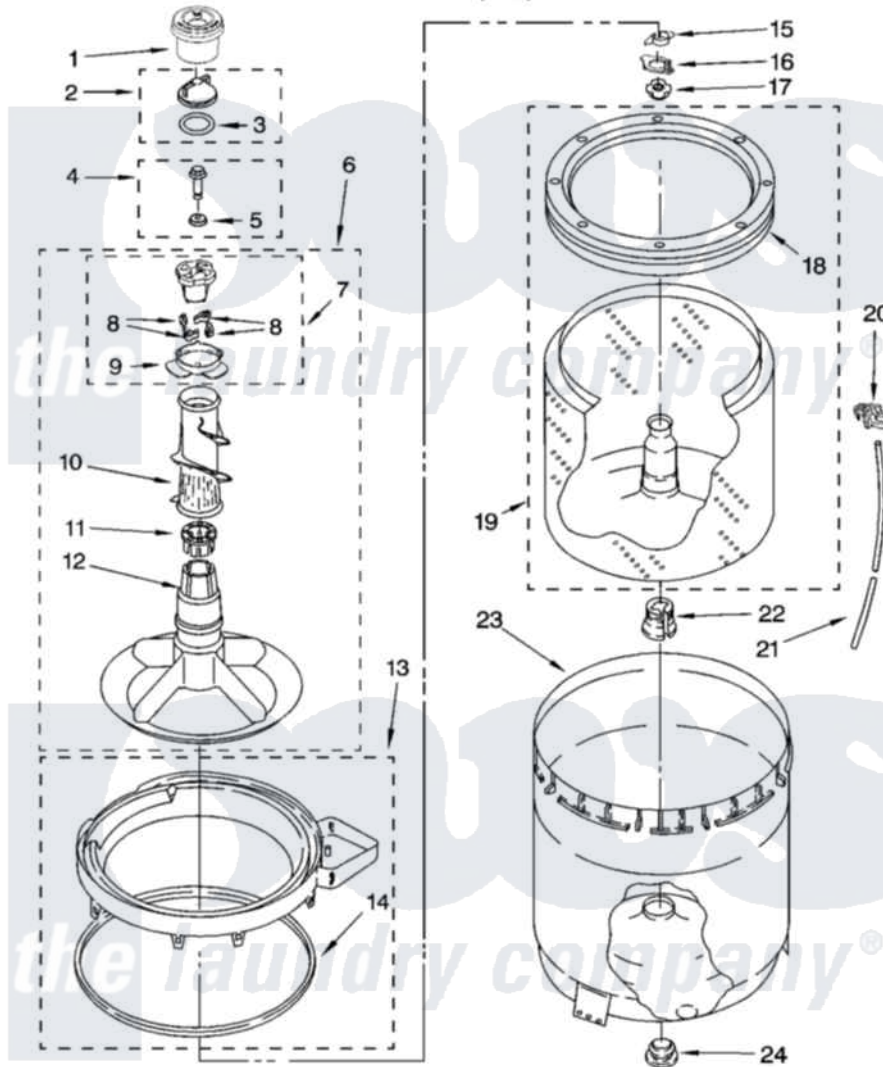

# Maytag NTW5505TQ0 03 - AGITATOR, BASKET AND TUB PARTS

## AGITATOR, BASKET AND TUB PARTS

For Model: NTW5505TQ0  
(White)

IMPORTANT: All Part Numbers Listed Are Whirlpool Numbers. Source Parts Through Whirlpool.

W10128833

5

Maytag Residential Maytag NTW5505TQ0 Washer Parts Diagram 03 - AGITATOR, BASKET AND TUB PARTS

Click on the part number to view part

Item	Original Part Number	Replaced By	Status	Part Description
1	8575076	<a href="#">8575076A</a>		Dispenser
2	3354733	<a href="#">W10074580</a>		Cap, Barrier
3	3348855	<a href="#">W10072840</a>		Fabric Softener
4	<a href="#">358237</a>			Screw And Washer
5	<a href="#">3949550</a>			Washer
6	<a href="#">W10093696</a>			Agitator
7	3951682	<a href="#">285809</a>		Cam-Agitator
8	3366877	<a href="#">80040</a>		Dog-Agitator
9	<a href="#">3952374</a>			Bearing, Driven Cam
10	<a href="#">3363003</a>			Mover, Clothes
11	<a href="#">3951608</a>			Spacer, Thrust
12	<a href="#">W10093695</a>			Agitator
13	<a href="#">W10093698</a>			Tub Ring And Gasket
14	<a href="#">3976308</a>			Gasket, Tub Ring
15	<a href="#">3354845</a>			Clip, Agitator
16	<a href="#">8543666</a>			Washer, Agitator

17	<a href="#">21366</a>		Nut, Spanner
18	8519788	<a href="#">387240</a>	Ring, Balance
19	<a href="#">W10093703</a>		Basket
20	<a href="#">2219077</a>		Clip, Pressure Switch Hose
21	3347780	<a href="#">353244</a>	Hose, Pressure Switch
22	<a href="#">389140</a>		Tub Block, Basket Drive
23	<a href="#">63849</a>		Strain Relief, Power Cord
24	<a href="#">383727</a>		Gasket, Centerpodt