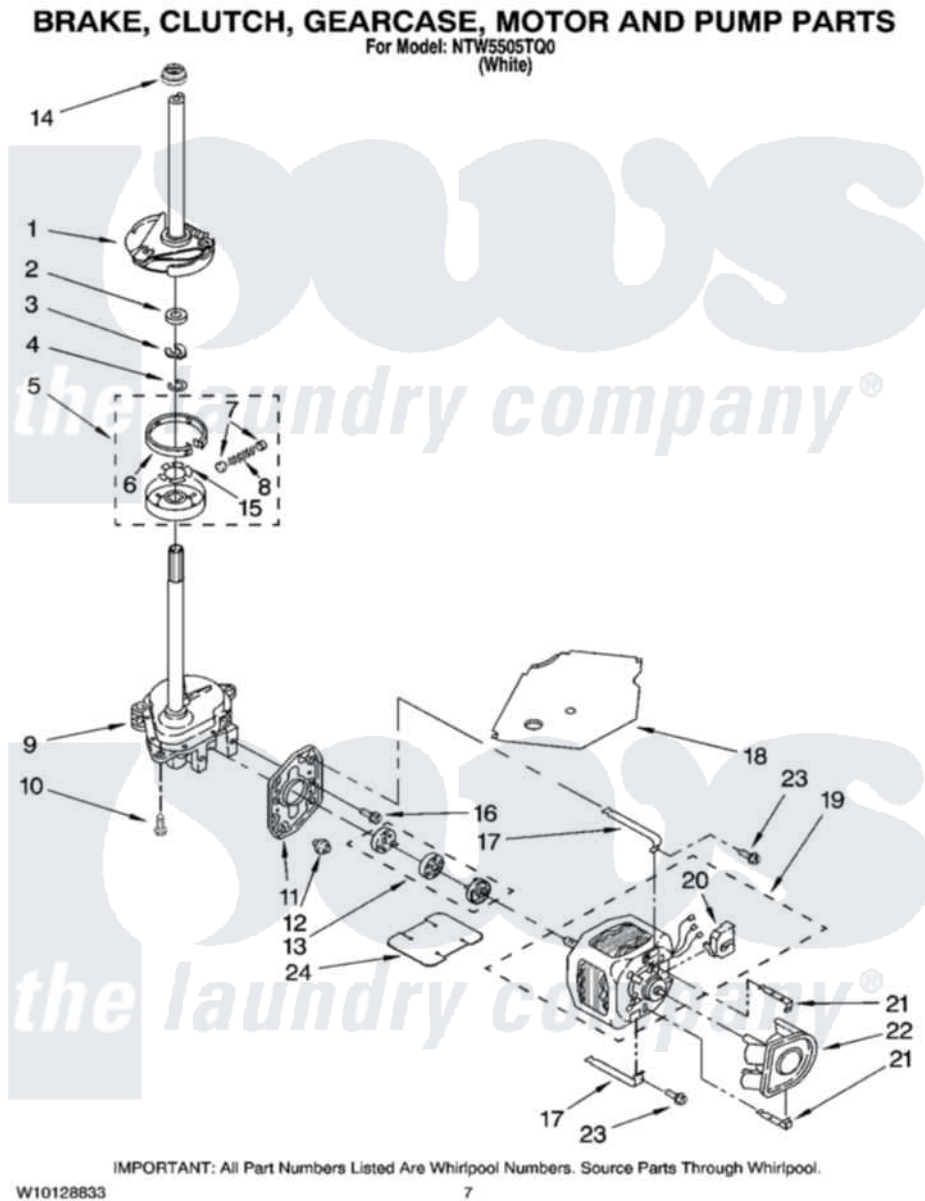

Maytag NTW5505TQ0 04 - BRAKE, CLUTCH, GEARCASE, MOTOR AND PUMP PARTS

Maytag [Residential Maytag NTW5505TQ0 Washer Parts](#) Parts Diagram 04 - BRAKE, CLUTCH, GEARCASE, MOTOR AND PUMP PARTS
Click on the part number to view part

Item	Original Part Number	Replaced By	Status	Part Description
1	388952	285792		Basketdrive
2	63292			Washer, Spin Tube Thrust
3	62697	W10080230		Ring, Spin Tube Support
4	63283	285353		Ring
5	3951311	285785		Clutch
6	3951308	285790		Lining
7	62646			Cap, Clutch Spring
8	3946792			Spring And Damper Assembly
9	3360630	3360629		Gearcase
10	3357334	3400516		Screw Anti-Rattle
11	62611			Plate, Motor Mount To Gearcase
12	62691			Grommet, Motor
13	3364003	285753A		Coupling
14	8577374			Seal, Centerpost

15	3355454		Clip, Main Drive
16	3400516		Screw Anti-Rattle
17	3349637	W10086010	Retainer, Motor
18	3362089		Shield, Tub To Motor
19	8528157	661600	Motor, Main Drive
20	3952056		Switch, Main Drive Motor
21	8546127		Retainer, Pump
22	3363394		Pump
23	3387485	273556	Screw, 10-16 X 5/8
24	3946532		Shield, Motor