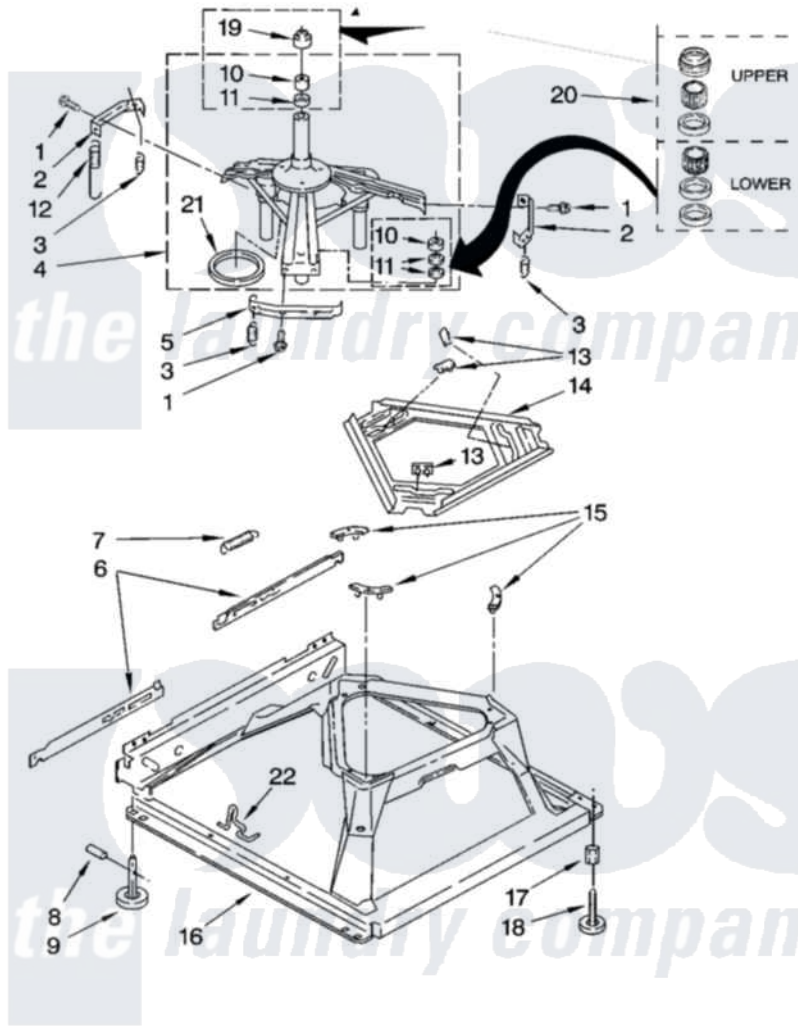

Maytag NTW5505TQ0 05 - MACHINE BASE PARTS

MACHINE BASE PARTS

For Model: NTW5505TQ0
(White)

IMPORTANT: All Part Numbers Listed Are Whirlpool Numbers. Source Parts Through Whirlpool.

8

W10128833

[Maytag Residential Maytag NTW5505TQ0 Washer Parts](#) Parts Diagram 05 - MACHINE BASE PARTS

[Click on the part number to view part](#)

Item	Original Part Number	Replaced By	Status	Part Description
1	3400076			Screw, Bracket Mounting
2	64067			Bracket, Spring Outer
3	63907			Spring, Suspension
4	8575214	280184		Support
5	64065			Bracket, Spring Outer
6	63466			Link, Leveling Mechanism
7	62597	8316845		Spring
8	62837			Pin, Knurled
9	62596	285244		Feet-Leveling
10	8546455			Bearing, Centerpost
11	357409	359449		Seal, Agitator Shaft
12	388492	W10250667		Spring, Counterweight
13	62568	285219		Pad
14	3946509			Plate, Suspension
15	3363660	285744		Pad
16	3946512	285771		Base

17	3359452	Nut, Lock
18	W10001130	Foot, Leveling
19	8577376	Seal, Centerpost
20	285203	Centerpost Bearing Kit
21	63134	Ring, Sound Deadening
22	63806	W10145155 Retainer, Suspension Spring