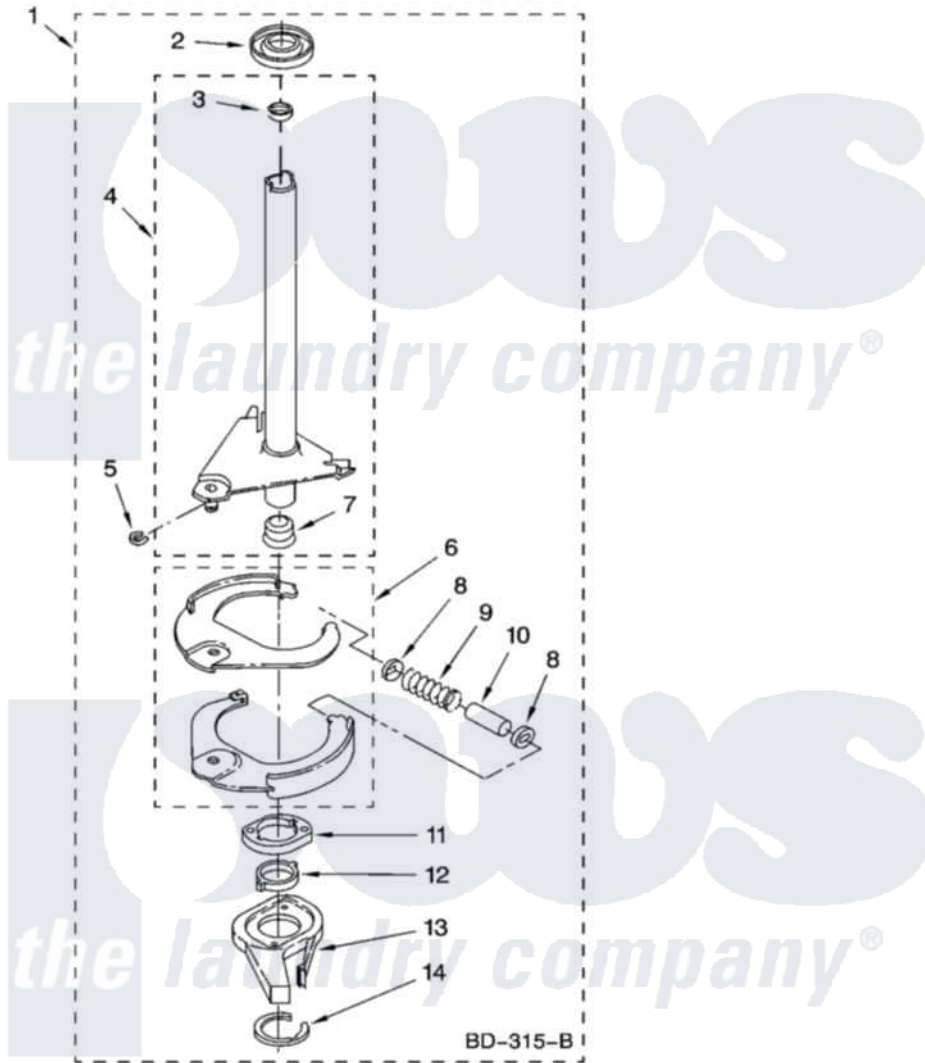

Maytag NTW5505TQ0 07 - BRAKE AND DRIVE TUBE PARTS

BRAKE AND DRIVE TUBE PARTS

For Model: NTW5505TQ0
(White)

IMPORTANT: All Part Numbers Listed Are Whirlpool Numbers. Source Parts Through Whirlpool.

W10128833

11

Maytag Residential Maytag NTW5505TQ0 Washer Parts Parts Diagram 07 - BRAKE AND DRIVE TUBE PARTS
Click on the part number to view part

Item	Original Part Number	Replaced By	Status	Part Description
1	388952	285792		Basketdrive
2	62658			Ring, Thrust
3	356427			Seal, Spin Pinion
4	64027	64208		Tube-Spin
5	64035	W10083190		Ring, Retaining
6	64232	285438		Shoe-Brake
7	62703	8546462		"T" Bearing, Spin Tube
8	3353956	285658		Sleeve
9	387806		Not Available	Spring, Brake
10	3355360	285658		Sleeve
11	661516	8546461		Cam, Brake Release
12	63022			Sleeve, Cam
13	64194	285790		Lining
14	90368	W10083200		Ring, Retaining
"			Not Available	
"	285208			Lubricant