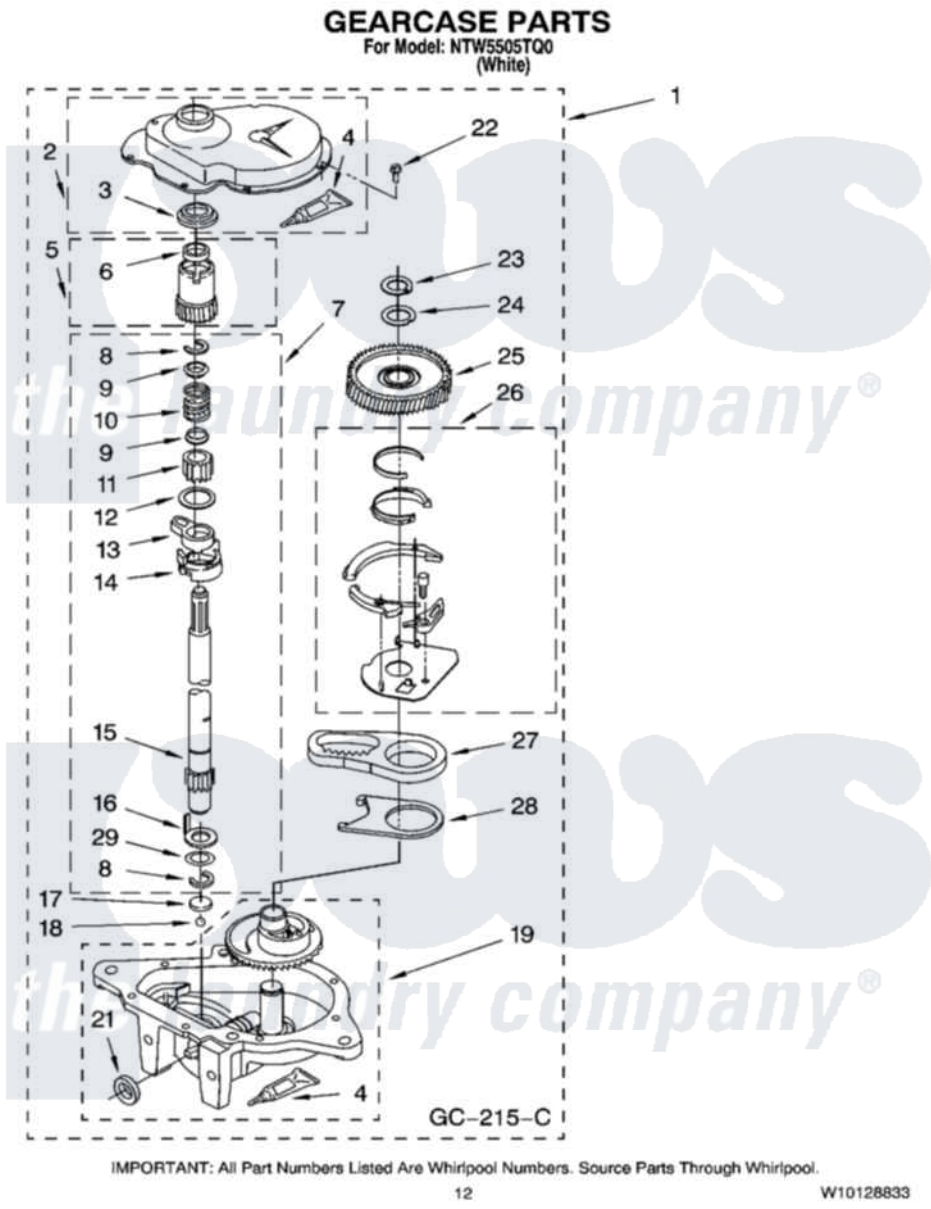

**Maytag NTW5505TQ0 08 - GEARCASE PARTS, OPTIONAL PARTS (NOT INCLUDED)**

Maytag Residential Maytag NTW5505TQ0 Washer Parts Parts Diagram 08 - GEARCASE PARTS, OPTIONAL PARTS (NOT INCLUDED)

Click on the part number to view part

Item	Original Part Number	Replaced By	Status	Part Description
1	3360630	<a href="#">3360629</a>		Gearcase
2	<a href="#">285202</a>			Cover, Gearcase
3	<a href="#">3349985</a>			Seal, Gearcase Cover
4	<a href="#">285195</a>			Sealer Sealer, Gasket
5	63320	<a href="#">285362</a>		Gear and Pinion
6	<a href="#">356427</a>			Seal, Spin Pinion
7	<a href="#">389387</a>			Shaft, Agitator
8	90369		Not Available	Ring, Retaining (2)
9	<a href="#">62677</a>			Retainer, Spring
10	<a href="#">62676</a>			Spring, Agitator
11	63273	<a href="#">285509</a>		Shaft, Agitator
12	<a href="#">62619</a>			Washer, Agitator Gear
13	62580	<a href="#">285206</a>		Cam-Agitator
14	62581	<a href="#">285206</a>		Cam-Agitator
15	<a href="#">285509</a>			Shaft, Agitator