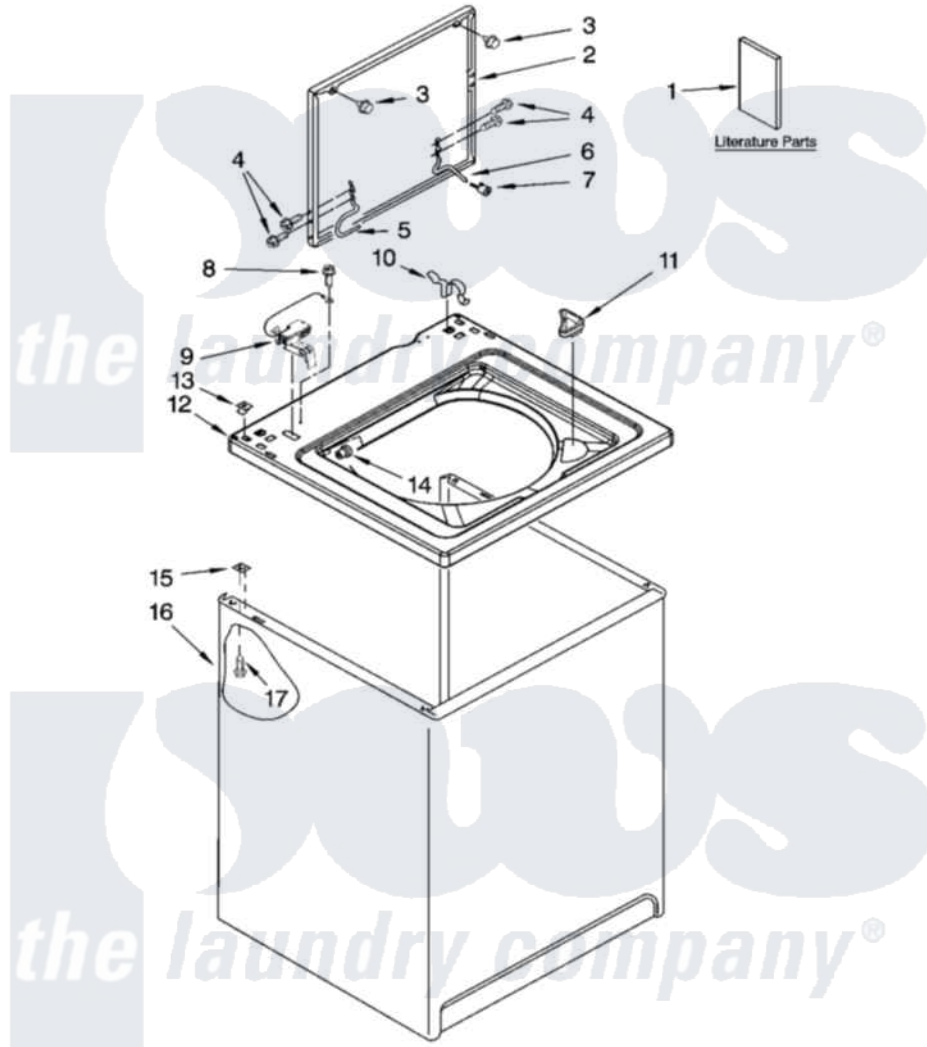

# Maytag NTW5505TQ1 01 - TOP AND CABINET PARTS

**Amana**

## TOP AND CABINET PARTS

For Model: NTW5505TQ1  
(White)

AUTOMATIC  
WASHER

1-08 Litho in U.S.A. (drd)

1

Part No. W10183478 Rev. A

Maytag Residential Maytag NTW5505TQ1 Washer Parts Parts Diagram 01 - TOP AND CABINET PARTS  
Click on the part number to view part

Item	Original Part Number	Replaced By	Status	Part Description
1	<a href="#">W10044800</a>			Installation Instructions
"	W10092724		Not Available	Use & Care Guide
"	W10092677		Not Available	Feature Sheet
"	W10092783		Not Available	Energy Guide
"	8546687		Not Available	Wiring Diagram
2	8541774	<a href="#">W10193857</a>		Lid
3	<a href="#">9724509</a>			Bumper, Lid
4	W10119872	<a href="#">W10119828</a>		Screw, Lid Hinge Mounting
5	<a href="#">8318088</a>			Hinge, Lid
6	<a href="#">54583</a>			Hinge, Lid
7	<a href="#">19119</a>			Bumper, Lid Hinge
8	<a href="#">3351614</a>			Screw, Gearcase Cover Mounting
9	<a href="#">8318084</a>			Switch, Lid
10	<a href="#">62780</a>			Clip, Top And Cabinet And Rear Panel
11	<a href="#">3362952</a>			Dispenser, Bleach

12	<a href="#">8318064</a>	Top
13	<a href="#">357213</a>	Nut, Push-In
14	<a href="#">21258</a>	Bearing, Lid Hinge
15	62750	Spacer, Cabinet To Top (4)
16	<a href="#">63424</a>	Cabinet
17	<a href="#">3390631</a>	Screw, 10-16 X 3/8