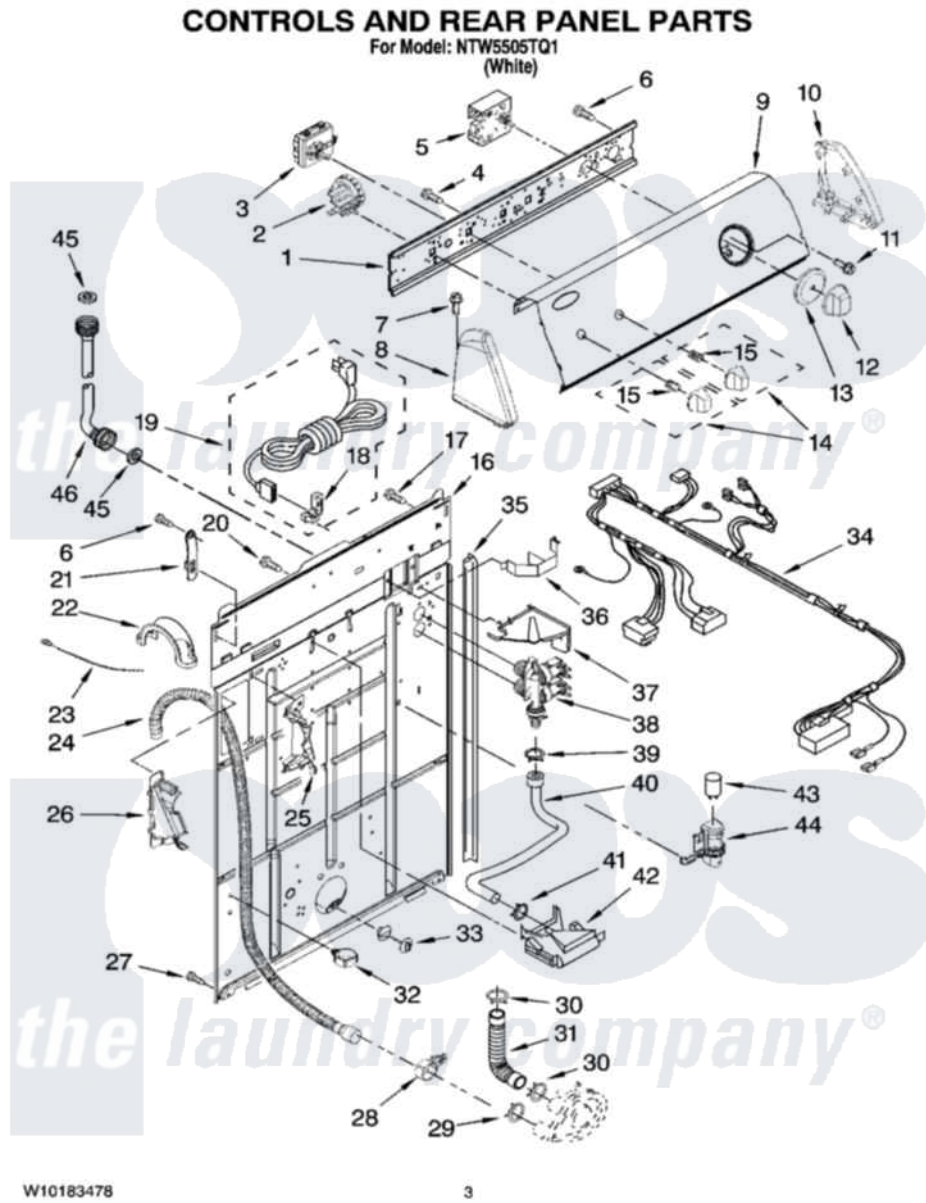

Maytag NTW5505TQ1 02 - CONTROLS AND REAR PANEL PARTS

Maytag Residential Maytag NTW5505TQ1 Washer Parts Parts Diagram 02 - CONTROLS AND REAR PANEL PARTS
Click on the part number to view part

Item	Original Part Number	Replaced By	Status	Part Description
1	3948608			Bracket, Control
2	8577844	W10339251		Switch-WL
3	W10113058	W10184148		Switch, Water Temperature
4	3400073			Screw, Ground
5	8546685			Timer, Control
6	90767			Screw, 8A X 3/8 HeX Washer Head Tapping
7	388326			Screw, 8-18 X 1,25
8	8271365	279962		Endcap
9	W10089703			Panel, Console
10	8271359	279962		Endcap
11	3400818			Screw, Timer Mounting
12	W10110045			Knob, Timer
13	W10110046			Dial, Timer
14	W10110047			Knob, Control
15	8536939			Clip, Knob
16	8318015			Panel, Rear

17	3351614		Screw, Gearcase Cover Mounting
18	3952821	285777	Relief-Str
19	8578842	285800	Cord-Power
20	9740848		Screw, Mixing Valve Mounting
21	8568314		Strap, Console
22	8577378		U-Bend, Drain Hose
23	3347868	W10339879	Tie, Cable
24	W10122138	W10096921	Drain Hose Assembly
25	8541669		Bucket, Drain Hose
26	8541658		Bucket, Drain Hose
27	62863	3390631	Screw, 10-16 X 3/8
28	8541668		Clamp, Hose
29	8317496	285655	Clamp, Hose
30	3363366	616099	Clamp
31	3951449	285871	Hose
32	8541667		Clamp, Hose
33	8519200		Support, Rear Panel
34	W10121436		Harness, Wiring
35	62747		Pad, Rear Panel
36	8055003		Clip, Harness And Pressure Switch
37	8539874		Shield, Suds
38	3979347	3979346	Valve, Water Inlet And Thermistor Assembly
39	301958	596669	Clamp, Manifold
40	8317974	8317926	Hose, Vacuum Break
41	370450	596669	Clamp, Manifold
42	387606	3360977	Break-Vac
43	8572717		Capacitor, Motor Start
44	8318046		Clip, Capacitor
45	3976300	16123	Washer Inlet-Hose Miscellaneous Parts Must be Ordered Separately.
46	8571377	89503	Hose-Inlet
"	8571378	89503	Hose-Inlet