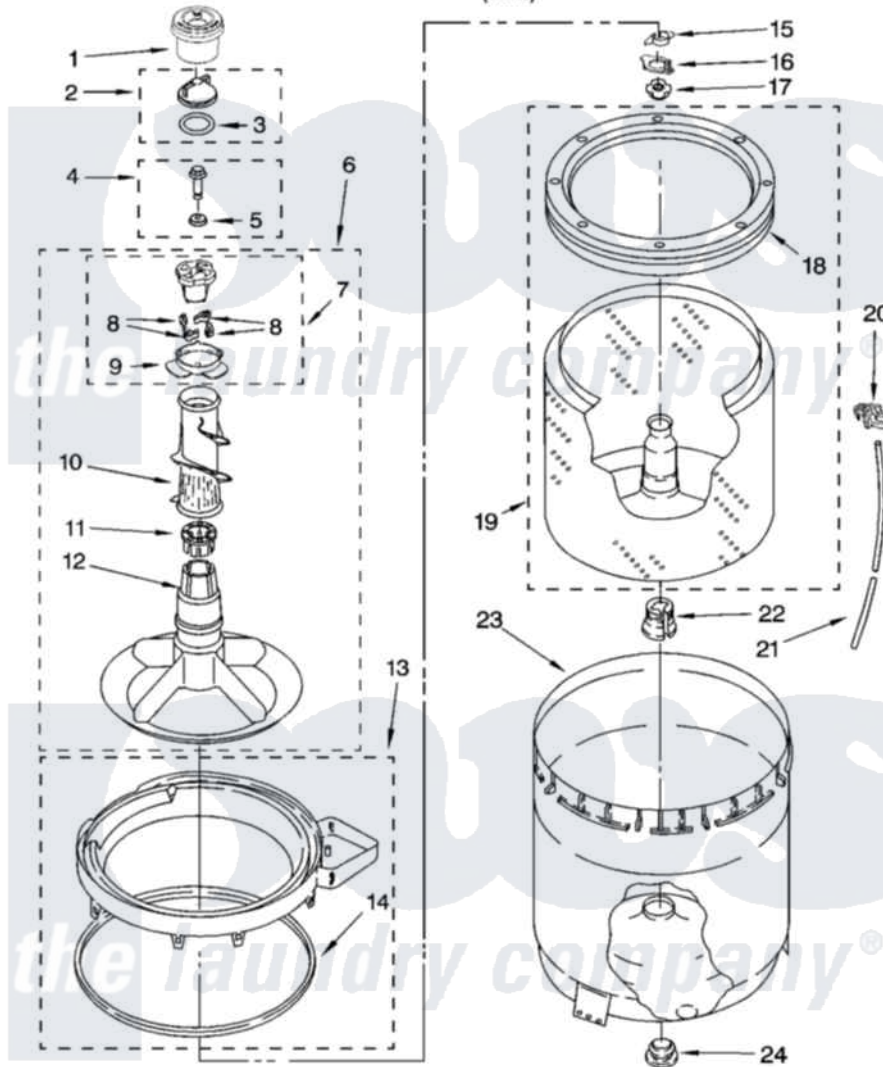

Maytag NTW5505TQ1 03 - AGITATOR, BASKET AND TUB PARTS

AGITATOR, BASKET AND TUB PARTS

For Model: NTW5505TQ1
(White)

W10183478

5

Maytag Residential Maytag NTW5505TQ1 Washer Parts Diagram 03 - AGITATOR, BASKET AND TUB PARTS

Click on the part number to view part

Item	Original Part Number	Replaced By	Status	Part Description
1	8575076	8575076A		Dispenser
2	3354733	W10074580		Cap, Barrier
3	W10072840			Fabric Softener
4	358237			Screw And Washer
5	3949550			Washer
6	W10093696			Agitator
7	3951682	285809		Cam-Agitator
8	3366877	80040		Dog-Agitator
9	3952374			Bearing, Driven Cam
10	3363003			Mover, Clothes
11	3951608			Spacer, Thrust
12	W10093695			Agitator
13	W10093698			Tub Ring And Gasket
14	3976308			Gasket, Tub Ring
15	3354845			Clip, Agitator
16	8543666			Washer, Agitator

17	21366		Nut, Spanner
18	8519788	387240	Ring, Balance
19	W10093703		Basket
20	2219077		Clip, Pressure Switch Hose
21	3347780	353244	Hose, Pressure Switch
22	389140		Tub Block, Basket Drive
23	63849		Strain Relief, Power Cord
24	383727		Gasket, Centerpodt