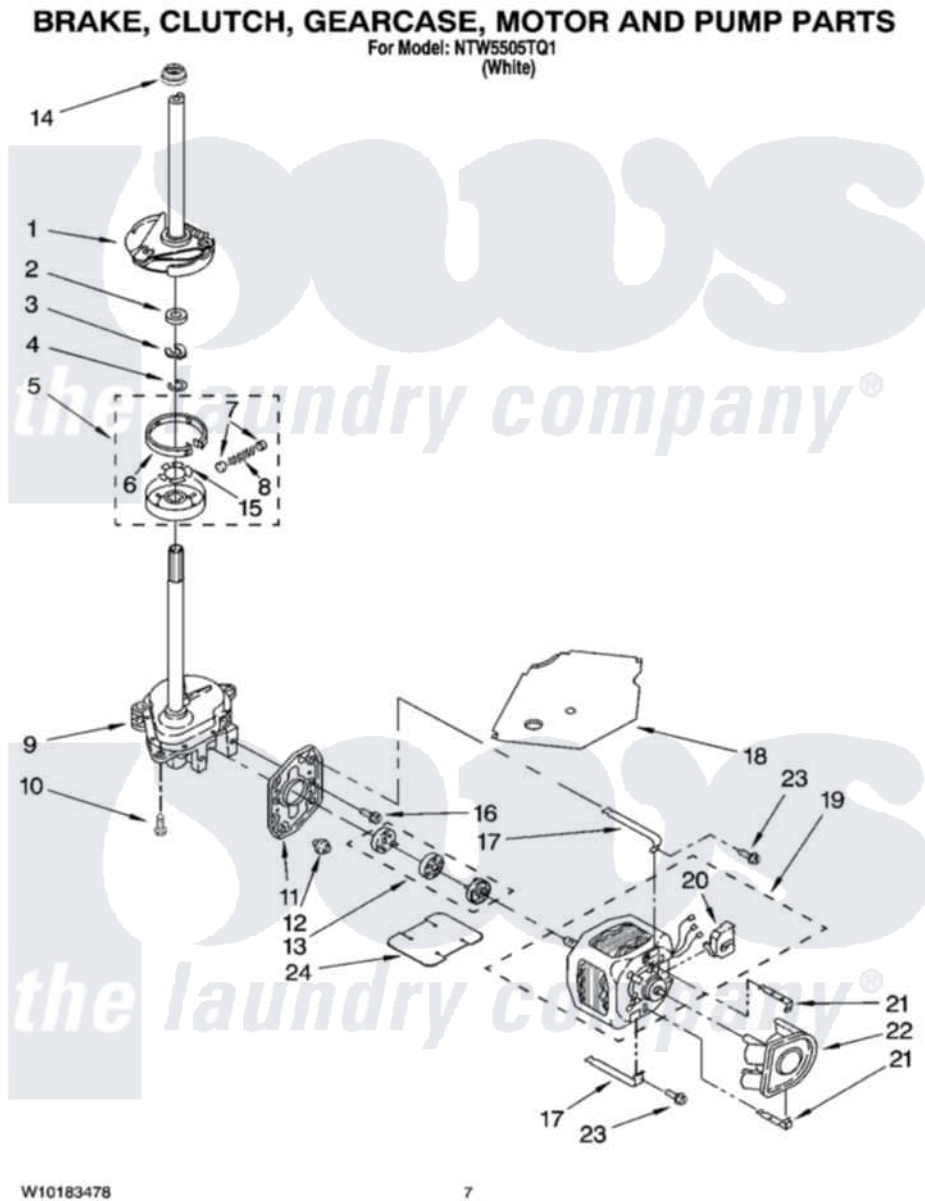

Maytag NTW5505TQ1 04 - BRAKE, CLUTCH, GEARCASE, MOTOR AND PUMP PARTS

Maytag [Residential Maytag NTW5505TQ1 Washer Parts](#) Parts Diagram 04 - BRAKE, CLUTCH, GEARCASE, MOTOR AND PUMP PARTS

[Click on the part number to view part](#)

Item	Original Part Number	Replaced By	Status	Part Description
1	388952	285792		Basketdrive
2	63292			Washer, Spin Tube Thrust
3	62697	W10080230		Ring, Spin Tube Support
4	63283	285353		Ring
5	3951311	285785		Clutch
6	3951308	285790		Lining
7	62646			Cap, Clutch Spring
8	3946792			Spring And Damper Assembly
9	3360630	3360629		Gearcase
10	3357334	3400516		Screw Anti-Rattle
11	62611			Plate, Motor Mount To Gearcase
12	62691			Grommet, Motor
13	3364003	285753A		Coupling
14	8577374			Seal, Centerpost

15	3355454		Clip, Main Drive
16	3400516		Screw Anti-Rattle
17	W10086010		Retainer, Motor
18	3362089		Shield, Tub To Motor
19	8528157	661600	Motor, Main Drive
20	3952056		Switch, Main Drive Motor
21	8546127		Retainer, Pump
22	3363394		Pump
23	3387485	273556	Screw, 10-16 X 5/8
24	3946532		Shield, Motor