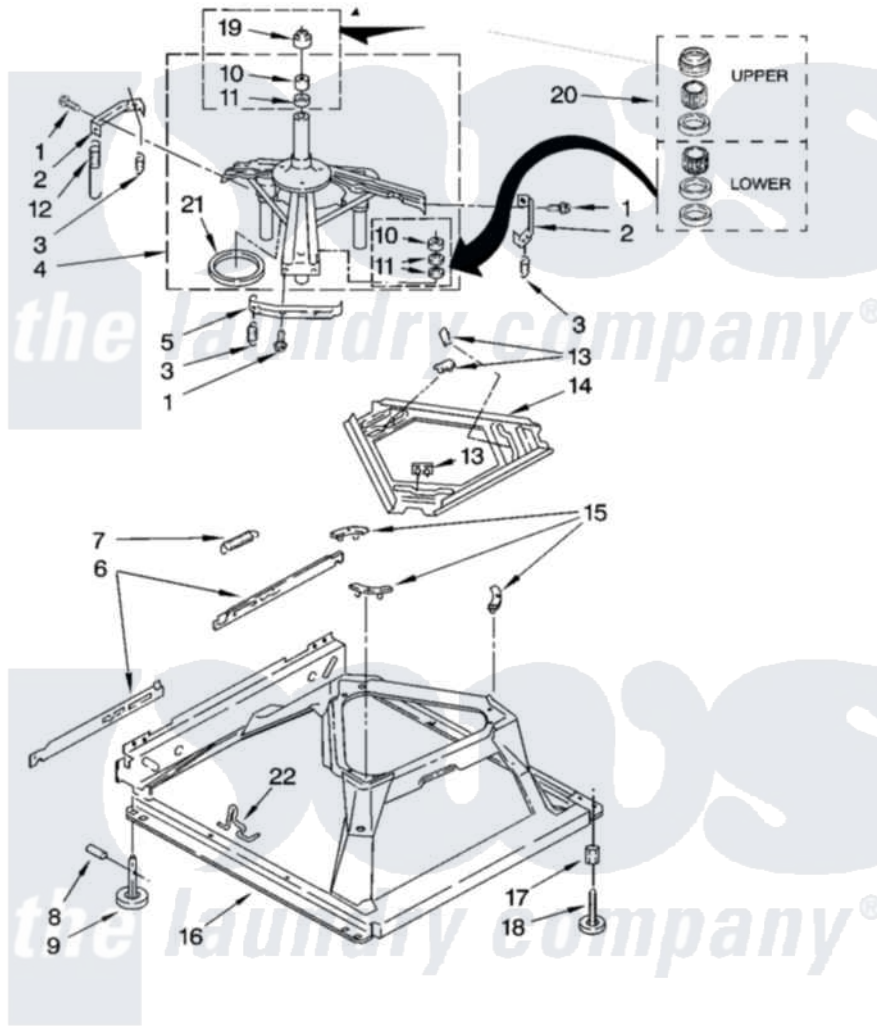

Maytag NTW5505TQ1 05 - MACHINE BASE PARTS

MACHINE BASE PARTS

For Model: NTW5505TQ1
(White)

8

W10183478

Maytag [Residential Maytag NTW5505TQ1 Washer Parts](#) Parts Diagram 05 - MACHINE BASE PARTS
Click on the part number to view part

Item	Original Part Number	Replaced By	Status	Part Description
1	3400076			Screw, Bracket Mounting
2	64067			Bracket, Spring Outer
3	63907			Spring, Suspension
4	8575214	280184		Support
5	64065			Bracket, Spring Outer
6	63466			Link, Leveling Mechanism
7	62597	8316845		Spring
8	62837			Pin, Knurled
9	62596	285244		Feet-Leveling
10	8546455			Bearing, Centerpost
11	357409	359449		Seal, Agitator Shaft
12	388492	W10250667		Spring, Counterweight
13	62568	285219		Pad
14	3946509			Plate, Suspension
15	3363660	285744		Pad
16	3946512	285771		Base

17	3359452	Nut, Lock
18	W10001130	Foot, Leveling
19	8577376	Seal, Centerpost
20	285203	Centerpost Bearing Kit
21	63134	Ring, Sound Deadening
22	W10145155	Retainer, Suspension Spring