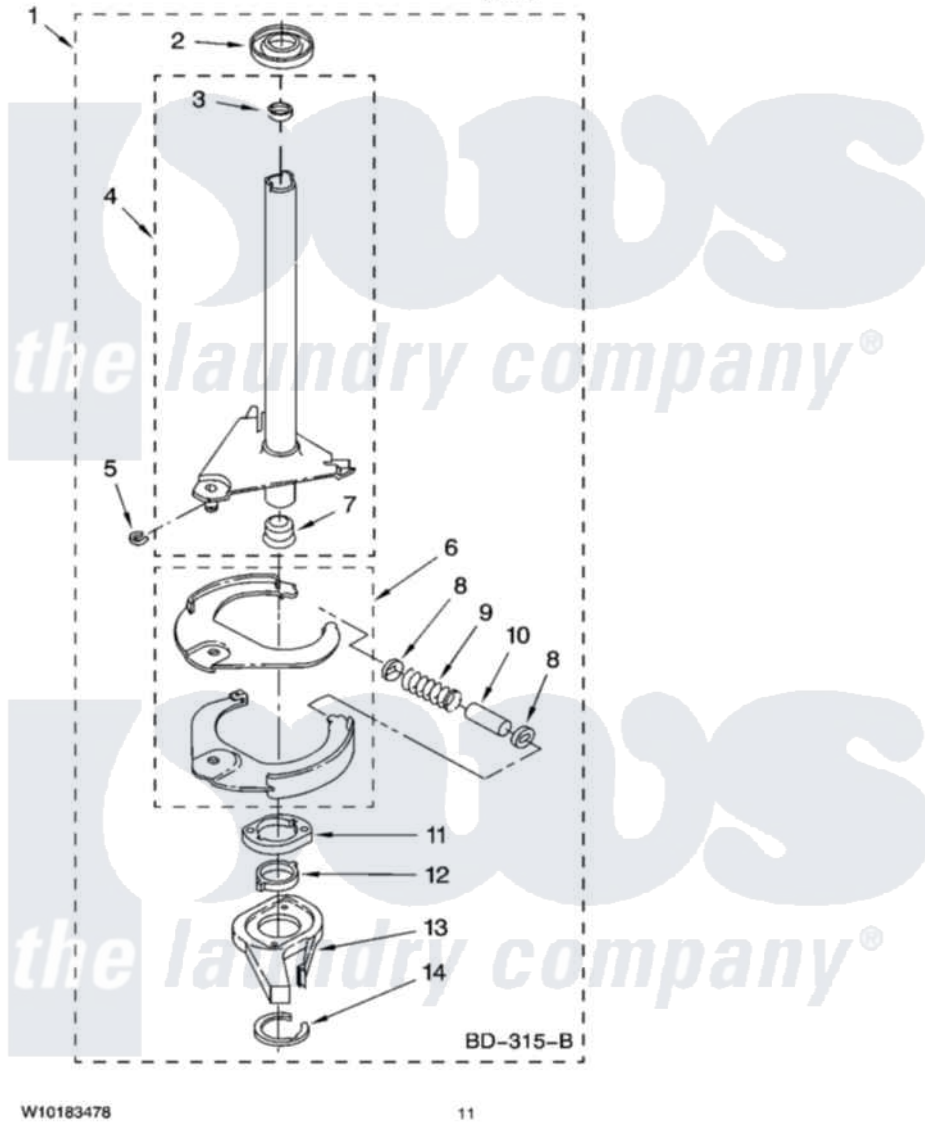

# Maytag NTW5505TQ1 07 - BRAKE AND DRIVE TUBE PARTS

## BRAKE AND DRIVE TUBE PARTS

For Model: NTW5505TQ1  
(White)

W10183478

11

Maytag [Residential Maytag NTW5505TQ1 Washer Parts](#) Parts Diagram 07 - BRAKE AND DRIVE TUBE PARTS  
Click on the part number to view part

Item	Original Part Number	Replaced By	Status	Part Description
1	388952	<a href="#">285792</a>		Basketdrive
2	<a href="#">62658</a>			Ring, Thrust
3	<a href="#">356427</a>			Seal, Spin Pinion
4	64027	<a href="#">64208</a>		Tube-Spin
5	64035	<a href="#">W10083190</a>		Ring, Retaining
6	64232	<a href="#">285438</a>		Shoe-Brake
7	62703	<a href="#">8546462</a>		"T" Bearing, Spin Tube
8	3353956	<a href="#">285658</a>		Sleeve
9	387806		Not Available	Spring, Brake
10	3355360	<a href="#">285658</a>		Sleeve
11	661516	<a href="#">8546461</a>		Cam, Brake Release
12	<a href="#">63022</a>			Sleeve, Cam
13	64194	<a href="#">285790</a>		Lining
14	90368	<a href="#">W10083200</a>		Ring, Retaining
NI	BLANK		Not Available	FOLLOWING PARTS NOT ILLUSTRATED
"	<a href="#">285208</a>			Lubricant