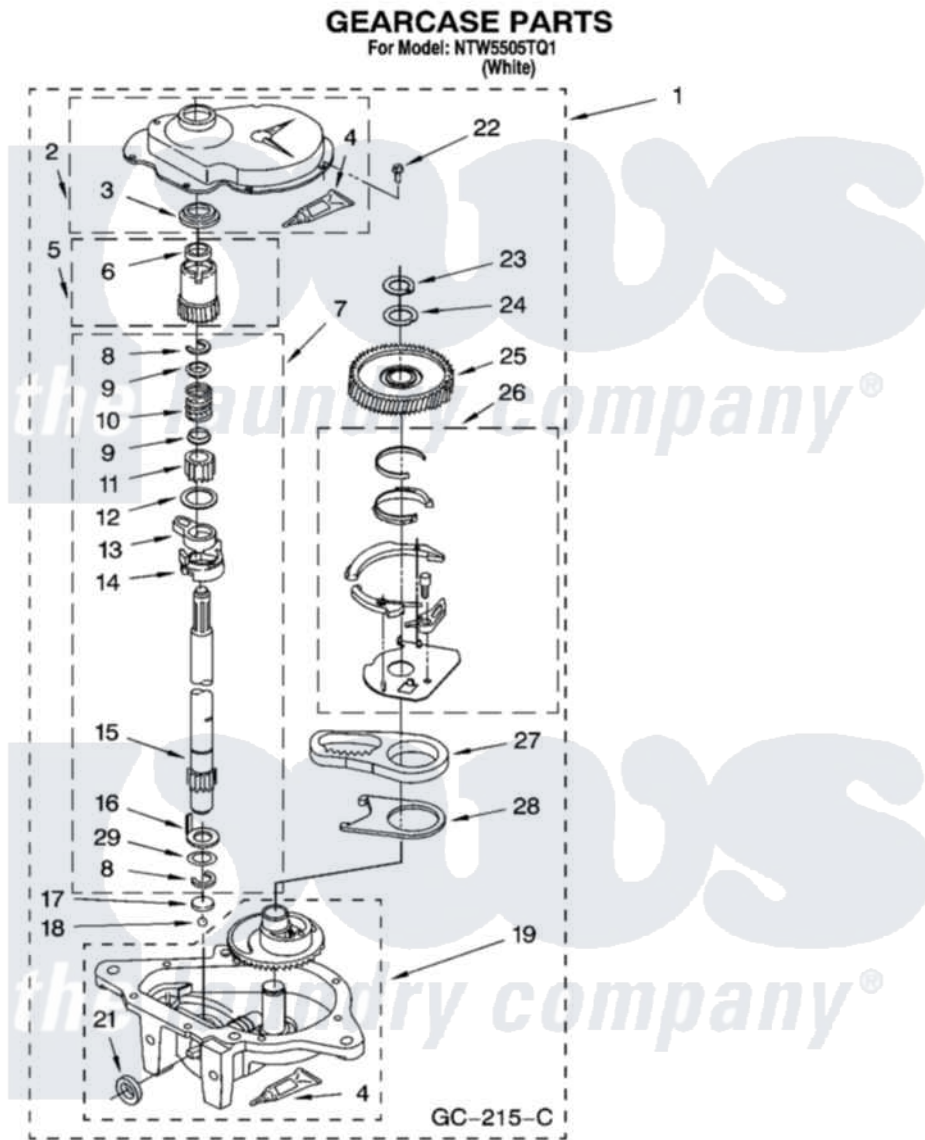

Maytag NTW5505TQ1 08 - GEARCASE PARTS, OPTIONAL PARTS (NOT INCLUDED)

12

W10183478

Maytag Residential Maytag NTW5505TQ1 Washer Parts Parts Diagram 08 - GEARCASE PARTS, OPTIONAL PARTS (NOT INCLUDED)

Click on the part number to view part

Item	Original Part Number	Replaced By	Status	Part Description
1	3360630	3360629		Gearcase
2	285202			Cover, Gearcase
3	3349985			Seal, Gearcase Cover
4	285195			Sealer Sealer, Gasket
5	63320	285362		Gear and Pinion
6	356427			Seal, Spin Pinion
7	389387			Shaft, Agitator
8	90369		Not Available	Ring, Retaining (2)
9	62677			Retainer, Spring
10	62676			Spring, Agitator
11	63273	285509		Shaft, Agitator
12	62619			Washer, Agitator Gear
13	62580	285206		Cam-Agitator
14	62581	285206		Cam-Agitator
15	285509			Shaft, Agitator

16	62618		Washer, Cam Thrust
17	16018	285205	Bearing
18	85529	285205	Bearing
19	389230	285515	Gearcase
21	285352		Seal Kit, Thrust Plug
22	3351614		Screw, Gearcase Cover Mounting
23	3362552	285765	Ring-Retrn
24	285735	285766	Washer Kit, Thrust
25	62570	285362	Gear and Pinon
26	388253	999516	Shelf-Glas
27	3349296	8546456	Rack, Connecting
28	62621		Actuator, Shift
29	388815		Washer, Intermediate 1 3976263 Miscellaneous Parts Bag 2 3976300 Washer, Inlet Hose 3 3366913 Clamp, Hose
NI	72017		Paint, Touch-Up
"	350938		Paint, Pressurized Spray B
"	350930		Paint, Pressurized Spray B
"	799344		Paint, Touch-Up)
"	BLANK	Not Available	OIL
"	350572		Oil
"	BLANK	Not Available	LUBRICANT
"	285208		Lubricant
"	BLANK	Not Available	SEALER
"	285195		Sealer Sealer, Gasket
"	BLANK	Not Available	ACCESSORY PARTS
"	367031		Water System Parts
"	280129	280129A	Break-Sphn
"	280130	280130A	Adapter
"	280131	40922	Hose