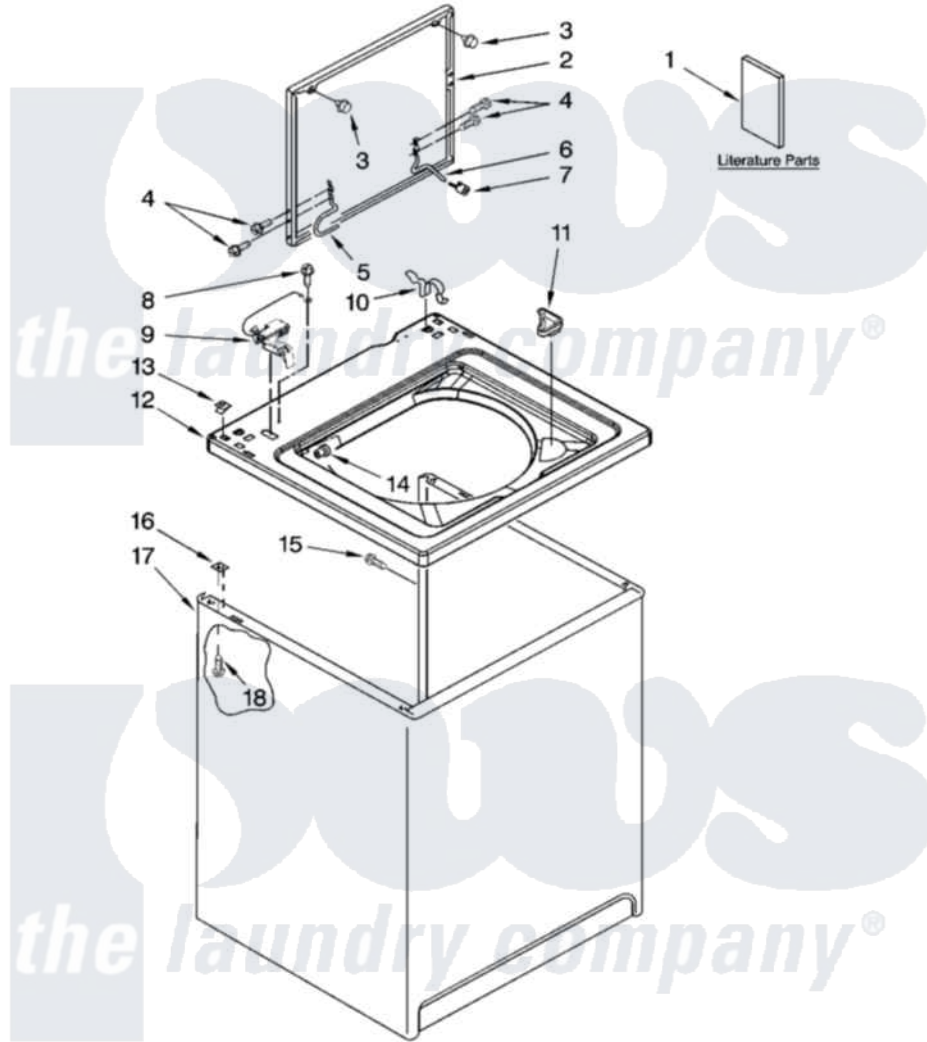

# Maytag NTW5640TQ0 01 - TOP AND CABINET PARTS

**Amana**

## TOP AND CABINET PARTS

For Model: NTW5640TQ0  
(White)

AUTOMATIC  
WASHER

IMPORTANT: All Part Numbers Listed Are Whirlpool Numbers. Source Parts Through Whirlpool.

4-07 Litho in U.S.A. (slc)

1

Part No. W10132397 Rev. B

Maytag Residential Maytag NTW5640TQ0 Washer Parts Parts Diagram 01 - TOP AND CABINET PARTS

Click on the part number to view part

Item	Original Part Number	Replaced By	Status	Part Description
1	<a href="#">W10044800</a>			Installation Instructions
"	W10092679		Not Available	Use & Care Guide
"	W10092677		Not Available	Feature Sheet
"	W10092729		Not Available	Energy Guide
"	8580145		Not Available	Wiring Diagram
2	W10093700	<a href="#">W10193857</a>		Lid
3	<a href="#">9724509</a>			Bumper, Lid
4	W10119872	<a href="#">W10119828</a>		Screw, Lid Hinge Mounting
5	<a href="#">8318088</a>			Hinge, Lid
6	<a href="#">54583</a>			Hinge, Lid
7	<a href="#">19119</a>			Bumper, Lid Hinge
8	<a href="#">3351614</a>			Screw, Gearcase Cover Mounting
9	<a href="#">8318084</a>			Switch, Lid
10	<a href="#">62780</a>			Clip, Top And Cabinet And Rear Panel
11	<a href="#">3362952</a>			Dispenser, Bleach

12	<a href="#">8318064</a>		Top
13	<a href="#">357213</a>		Nut, Push-In
14	<a href="#">21258</a>		Bearing, Lid Hinge
15	3357011	<a href="#">308685</a>	Side Trim )
16	62750		Spacer, Cabinet To Top (4)
17	<a href="#">63424</a>		Cabinet
18	<a href="#">3390631</a>		Screw, 10-16 X 3/8