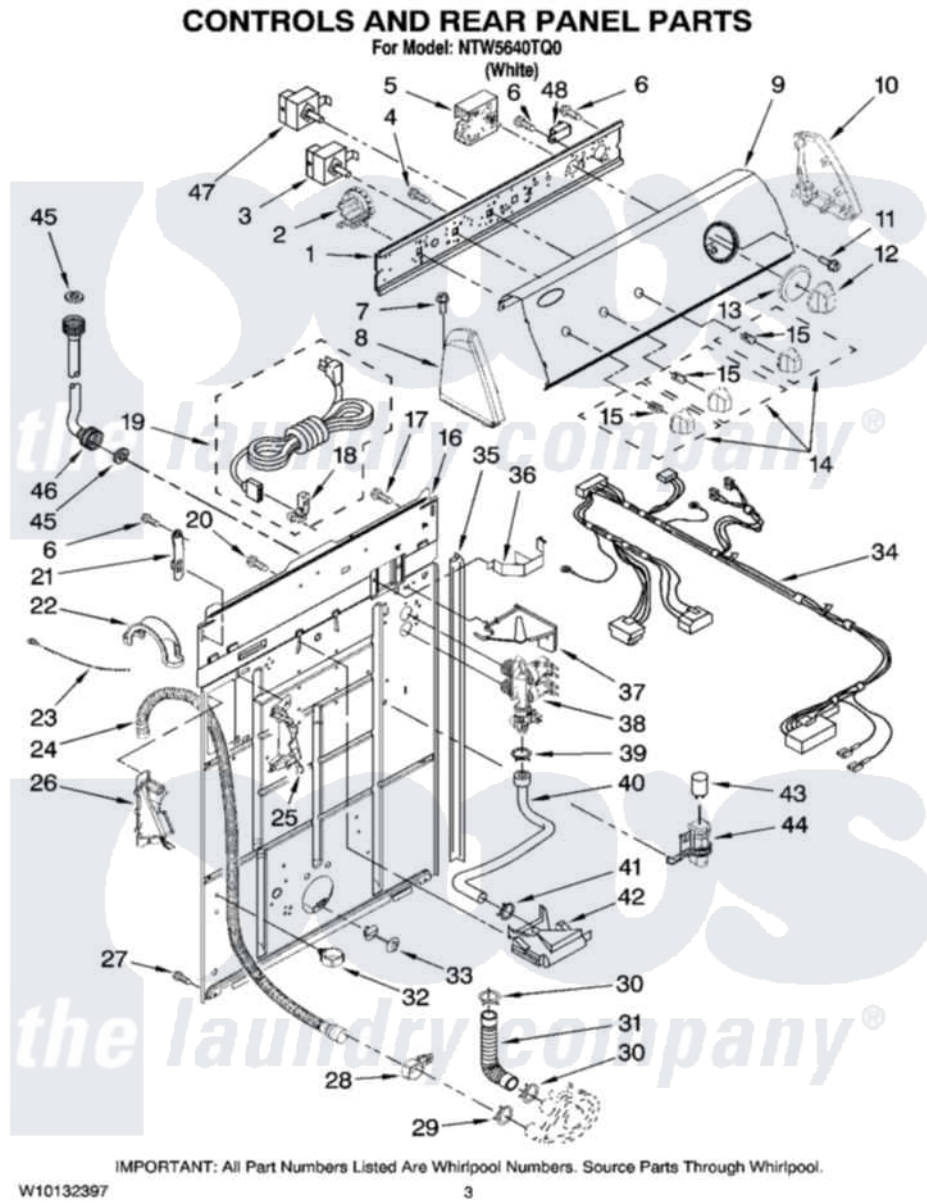

Maytag NTW5640TQ0 02 - CONTROLS AND REAR PANEL PARTS

Maytag Residential Maytag NTW5640TQ0 Washer Parts Parts Diagram 02 - CONTROLS AND REAR PANEL PARTS
Click on the part number to view part

Item	Original Part Number	Replaced By	Status	Part Description
1	3948608			Bracket, Control
2	8577844	W10339251		Switch-WL
3	8578338			Switch, Water Temperature
4	3400073			Screw, Ground
5	8580143			Timer, Control
6	90767			Screw, 8A X 3/8 HeX Washer Head Tapping
7	388326			Screw, 8-18 X 1,25
8	8271365	279962		Endcap
9	W10089721			Panel, Console
10	8271359	279962		Endcap
11	3400818			Screw, Timer Mounting
12	W10110045			Knob, Timer
13	W10110046			Dial, Timer
14	W10110047			Knob, Control
15	8536939			Clip, Knob
16	8318015			Panel, Rear

17	3351614		Screw, Gearcase Cover Mounting
18	3952821	285777	Relief-Str
19	8578842	285800	Cord-Power
20	9740848		Screw, Mixing Valve Mounting
21	8568314		Strap, Console
22	8577378		U-Bend, Drain Hose
23	3347868	W10339879	Tie, Cable
24	8559373	W10096921	Drain Hose Assembly
25	8541669		Bucket, Drain Hose
26	8541658		Bucket, Drain Hose
27	62863	3390631	Screw, 10-16 X 3/8
28	8541668		Clamp, Hose
29	8317496	285655	Clamp, Hose
30	3363366	616099	Clamp
31	3951449	285871	Hose
32	8541667		Clamp, Hose
33	8519200		Support, Rear Panel
34	W10131758		Harness, Wiring
35	62747		Pad, Rear Panel
36	8055003		Clip, Harness And Pressure Switch
37	8539874		Shield, Suds
38	8578343		Valve, Water Inlet W/Bi-Metal
39	301958	596669	Clamp, Manifold
40	8317974	8317926	Hose, Vacuum Break
41	370450	596669	Clamp, Manifold
42	387606	3360977	Break-Vac
43	8572717		Capacitor, Motor Start
44	8318046		Clip, Capacitor
45	3976300	16123	Washer Inlet-Hose Miscellaneous Parts Must be Ordered Separately.
46	8571377	89503	Hose-Inlet
"	8571378	89503	Hose-Inlet
47	3949180	W10168257	Switch, Rotary
48	694419		Mini-Buzzer