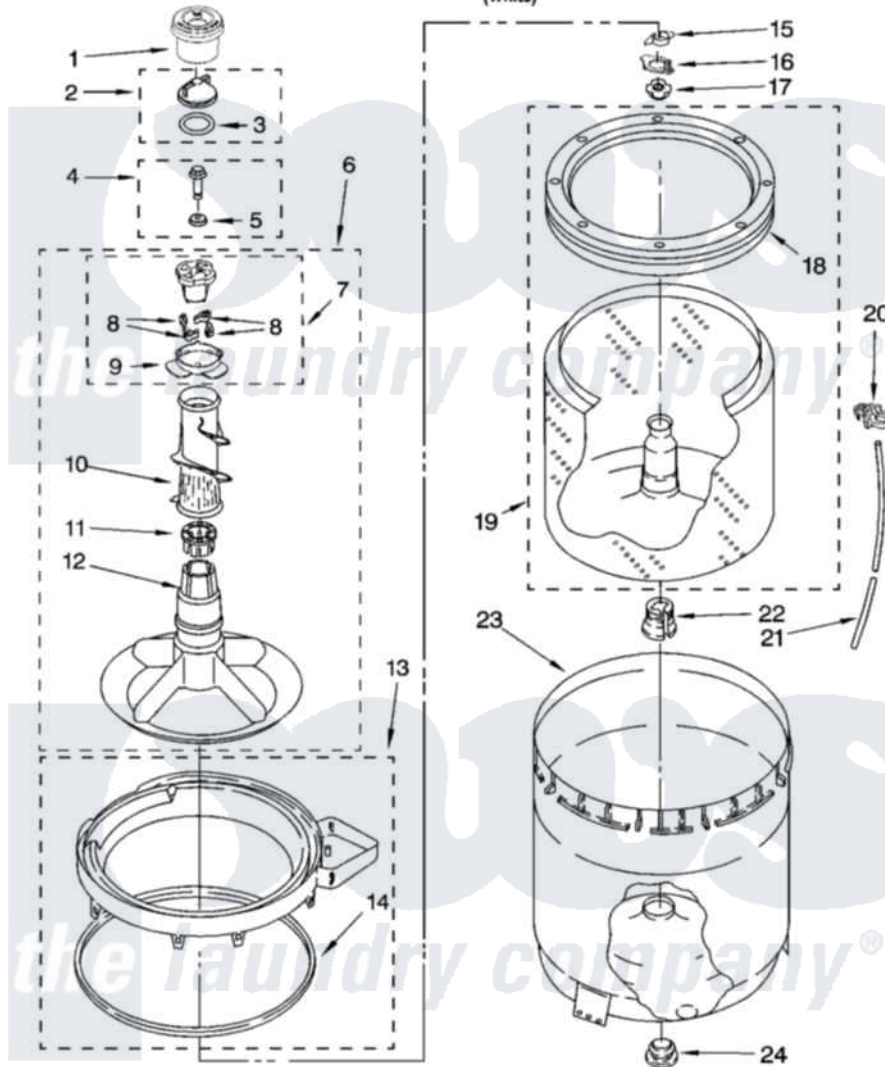

Maytag NTW5640TQ0 03 - AGITATOR, BASKET AND TUB PARTS

AGITATOR, BASKET AND TUB PARTS

For Model: NTW5640TQ0
(White)

IMPORTANT: All Part Numbers Listed Are Whirlpool Numbers. Source Parts Through Whirlpool.

W10132397

5

Maytag [Residential Maytag NTW5640TQ0 Washer Parts](#) Parts Diagram 03 - AGITATOR, BASKET AND TUB PARTS

[Click on the part number to view part](#)

Item	Original Part Number	Replaced By	Status	Part Description
1	8575076	8575076A		Dispenser
2	3354733	W10074580		Cap, Barrier
3	3348855	W10072840		Fabric Softener
4	358237			Screw And Washer
5	3949550			Washer
6	W10093696			Agitator
7	3951682	285809		Cam-Agitator
8	3366877	80040		Dog-Agitator
9	3952374			Bearing, Driven Cam
10	3363003			Mover, Clothes
11	3951608			Spacer, Thrust
12	W10093695			Agitator
13	W10093698			Tub Ring And Gasket
14	3976308			Gasket, Tub Ring
15	3354845			Clip, Agitator
16	8543666			Washer, Agitator

17	21366		Nut, Spanner
18	8519788	387240	Ring, Balance
19	W10093703		Basket
20	2219077		Clip, Pressure Switch Hose
21	3347780	353244	Hose, Pressure Switch
22	389140		Tub Block, Basket Drive
23	63849		Strain Relief, Power Cord
24	383727		Gasket, Centerpodt