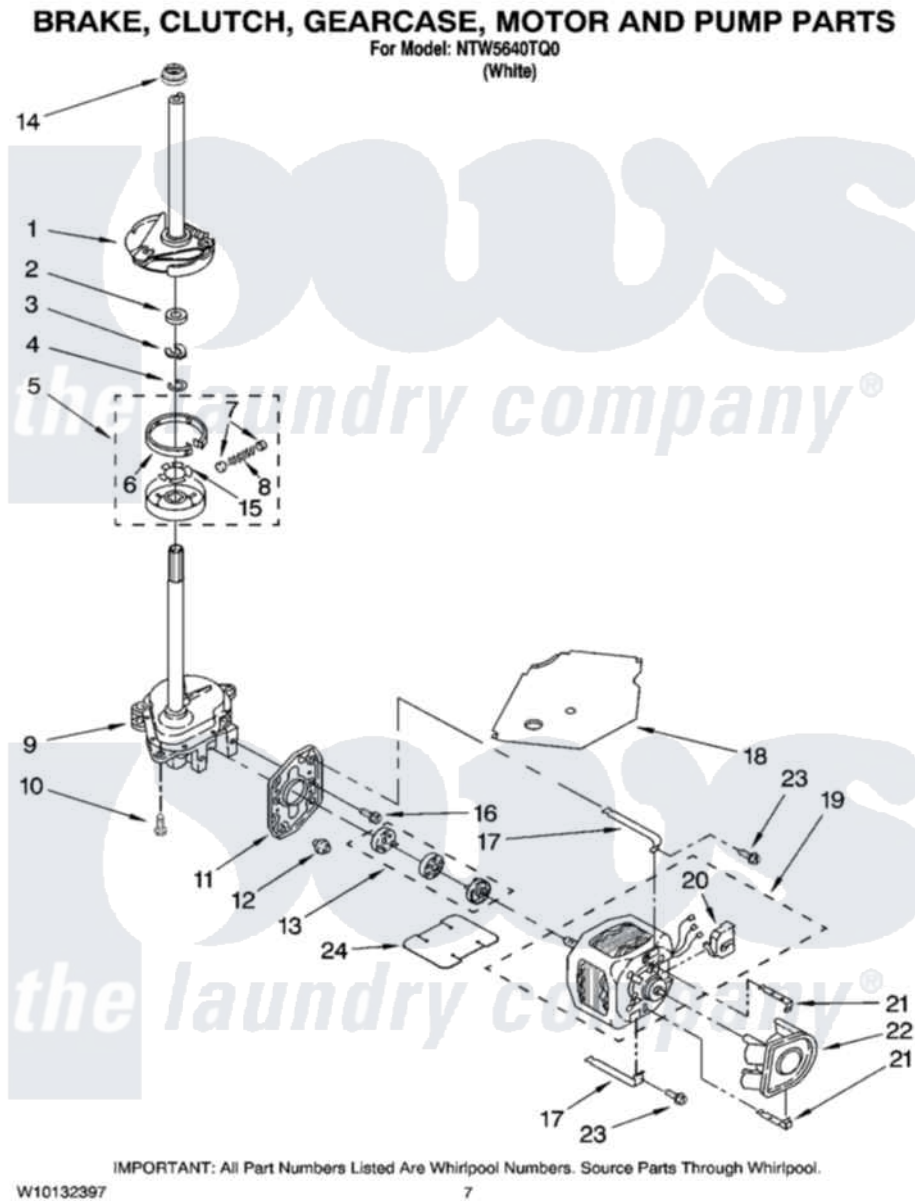

Maytag NTW5640TQ0 04 - BRAKE, CLUTCH, GEARCASE, MOTOR AND PUMP PARTS

Maytag Residential Maytag NTW5640TQ0 Washer Parts Parts Diagram 04 - BRAKE, CLUTCH, GEARCASE, MOTOR AND PUMP PARTS

[Click on the part number to view part](#)

Item	Original Part Number	Replaced By	Status	Part Description
1	388952	285792		Basketdrive
2	63292			Washer, Spin Tube Thrust
3	62697	W10080230		Ring, Spin Tube Support
4	63283	285353		Ring
5	3951311	285785		Clutch
6	3951308	285790		Lining
7	62646			Cap, Clutch Spring
8	3946792			Spring And Damper Assembly
9	3360630	3360629		Gearcase
10	3357334	3400516		Screw Anti-Rattle
11	62611			Plate, Motor Mount To Gearcase
12	62691			Grommet, Motor
13	3364003	285753A		Coupling
14	8577374			Seal, Centerpost

15	3355454		Clip, Main Drive
16	3400516		Screw Anti-Rattle
17	3349637	W10086010	Retainer, Motor
18	3362089		Shield, Tub To Motor
19	8528157	661600	Motor, Main Drive
20	3952056		Switch, Main Drive Motor
21	8546127		Retainer, Pump
22	3363394		Pump
23	3387485	273556	Screw, 10-16 X 5/8
24	3946532		Shield, Motor