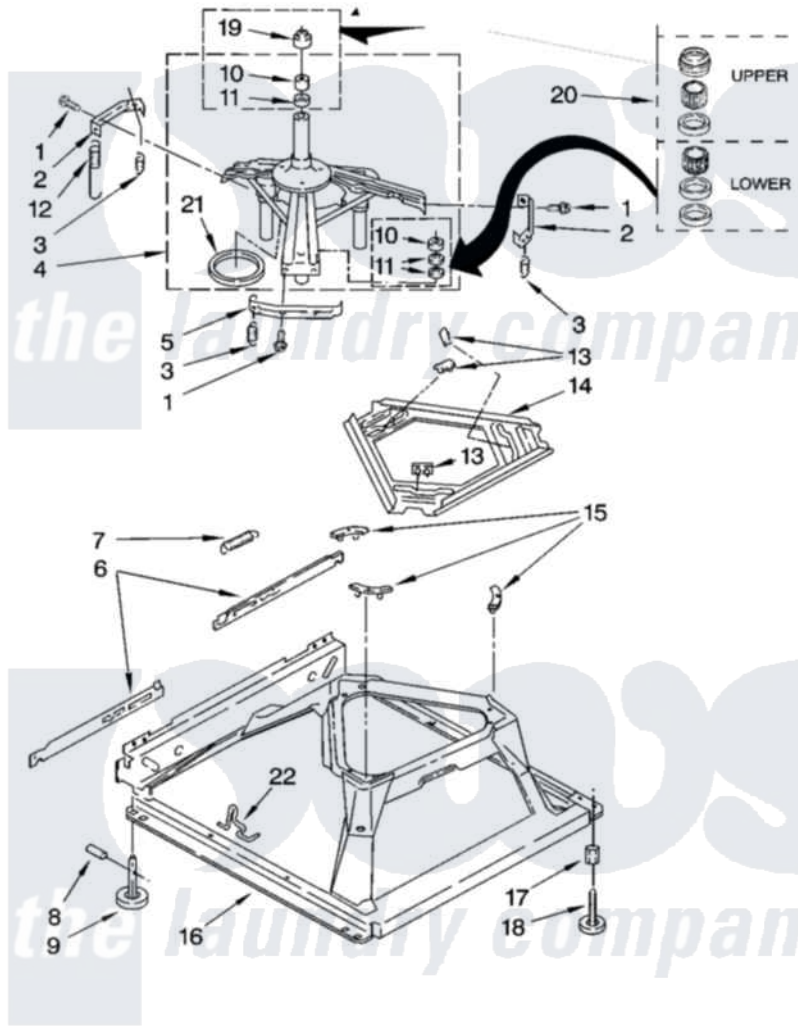

Maytag NTW5640TQ0 05 - MACHINE BASE PARTS

MACHINE BASE PARTS

For Model: NTW5640TQ0
(White)

IMPORTANT: All Part Numbers Listed Are Whirlpool Numbers. Source Parts Through Whirlpool.

8

W10132397

[Maytag Residential Maytag NTW5640TQ0 Washer Parts](#) Parts Diagram 05 - MACHINE BASE PARTS

[Click on the part number to view part](#)

Item	Original Part Number	Replaced By	Status	Part Description
1	3400076			Screw, Bracket Mounting
2	64067			Bracket, Spring Outer
3	63907			Spring, Suspension
4	8575214	280184		Support
5	64065			Bracket, Spring Outer
6	63466			Link, Leveling Mechanism
7	62597	8316845		Spring
8	62837			Pin, Knurled
9	62596	285244		Feet-Leveling
10	8546455			Bearing, Centerpost
11	357409	359449		Seal, Agitator Shaft
12	388492	W10250667		Spring, Counterweight
13	62568	285219		Pad
14	3946509			Plate, Suspension
15	3363660	285744		Pad
16	3946512	285771		Base

17	3359452	Nut, Lock
18	W10001130	Foot, Leveling
19	8577376	Seal, Centerpost
20	285203	Centerpost Bearing Kit
21	63134	Ring, Sound Deadening
22	63806	W10145155 Retainer, Suspension Spring