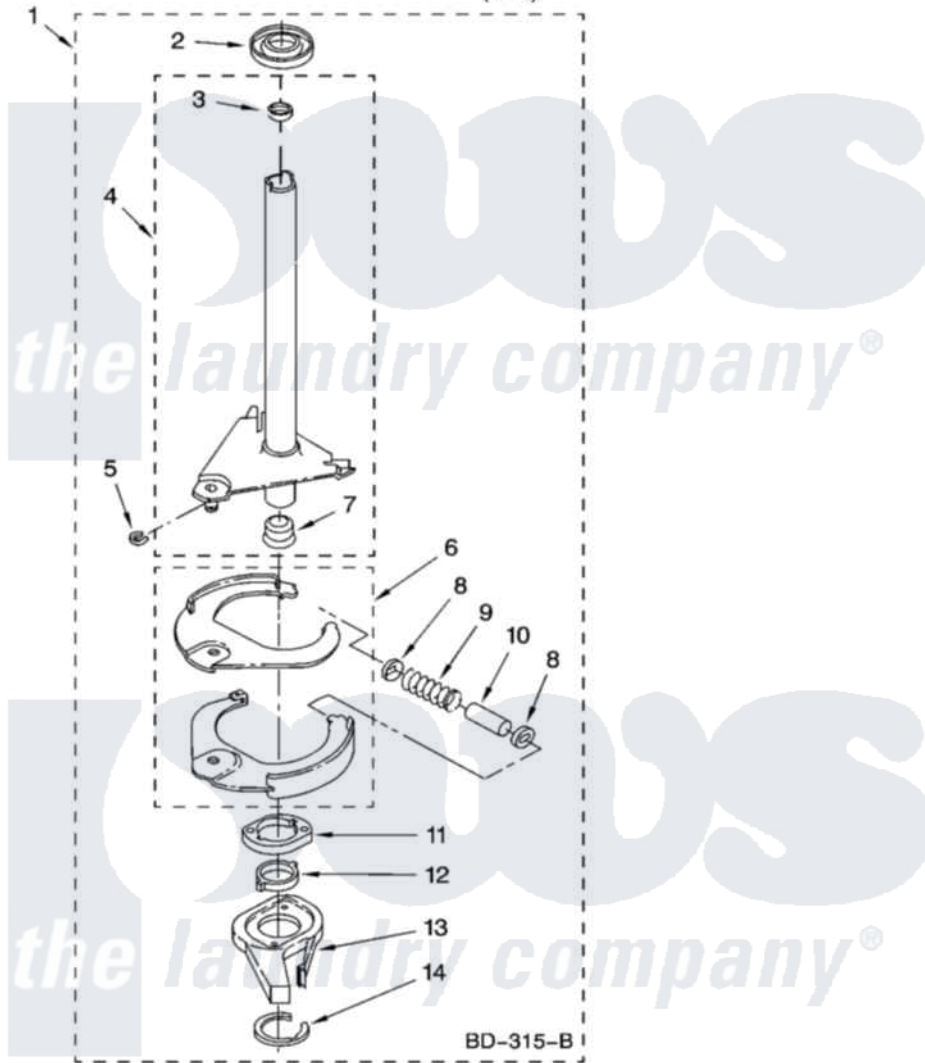

Maytag NTW5640TQ0 07 - BRAKE AND DRIVE TUBE PARTS

BRAKE AND DRIVE TUBE PARTS

For Model: NTW5640TQ0
(White)

IMPORTANT: All Part Numbers Listed Are Whirlpool Numbers. Source Parts Through Whirlpool.

W10132397

11

Maytag Residential Maytag NTW5640TQ0 Washer Parts Parts Diagram 07 - BRAKE AND DRIVE TUBE PARTS
Click on the part number to view part

Item	Original Part Number	Replaced By	Status	Part Description
1	388952	285792		Basketdrive
2	62658			Ring, Thrust
3	356427			Seal, Spin Pinion
4	64027	64208		Tube-Spin
5	64035	W10083190		Ring, Retaining
6	64232	285438		Shoe-Brake
7	62703	8546462		"T" Bearing, Spin Tube
8	3353956	285658		Sleeve
9	387806		Not Available	Spring, Brake
10	3355360	285658		Sleeve
11	661516	8546461		Cam, Brake Release
12	63022			Sleeve, Cam
13	64194	285790		Lining
14	90368	W10083200		Ring, Retaining
"			Not Available	
"	285208			Lubricant