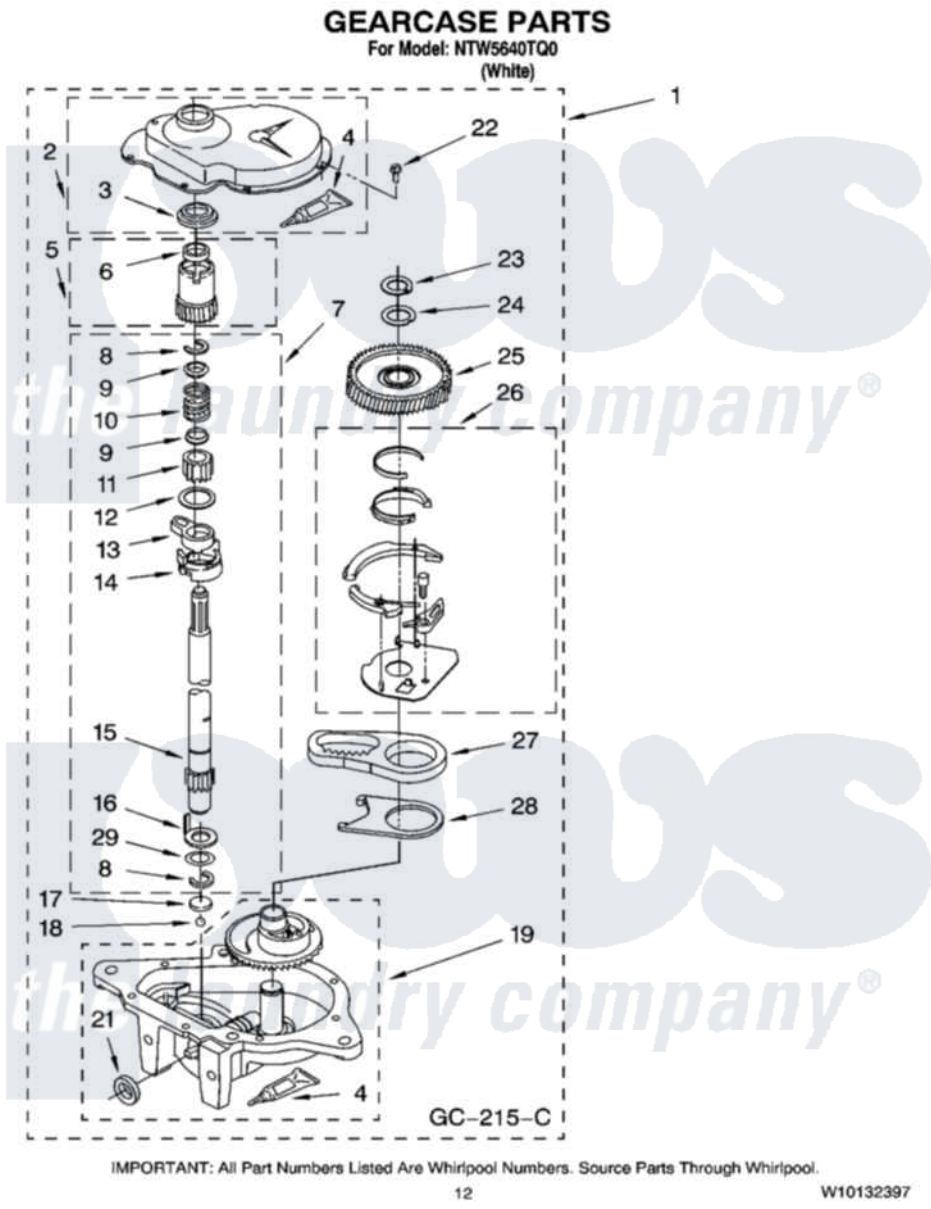

Maytag NTW5640TQ0 08 - GEARCASE PARTS, OPTIONAL PARTS (NOT INCLUDED)

Maytag Residential Maytag NTW5640TQ0 Washer Parts Parts Diagram 08 - GEARCASE PARTS, OPTIONAL PARTS (NOT INCLUDED)

Click on the part number to view part

Item	Original Part Number	Replaced By	Status	Part Description
1	3360630	3360629		Gearcase
2	285202			Cover, Gearcase
3	3349985			Seal, Gearcase Cover
4	285195			Sealer Sealer, Gasket
5	63320	285362		Gear and Pinion
6	356427			Seal, Spin Pinion
7	389387			Shaft, Agitator
8	90369		Not Available	Ring, Retaining (2)
9	62677			Retainer, Spring
10	62676			Spring, Agitator
11	63273	285509		Shaft, Agitator
12	62619			Washer, Agitator Gear
13	62580	285206		Cam-Agitator
14	62581	285206		Cam-Agitator
15	285509			Shaft, Agitator

16	62618		Washer, Cam Thrust
17	16018	285205	Bearing
18	85529	285205	Bearing
19	389230	285515	Gearcase
21	285352		Seal Kit, Thrust Plug
22	3351614		Screw, Gearcase Cover Mounting
23	3362552	285765	Ring-Retrn
24	285735	285766	Washer Kit, Thrust
25	62570	285362	Gear and Pinon
26	388253	999516	Shelf-Glas
27	3349296	8546456	Rack, Connecting
28	62621		Actuator, Shift
29	388815		Washer, Intermediate 1 3976263 Miscellaneous Parts Bag 2 3976300 Washer, Inlet Hose 3 3366913 Clamp, Hose
	72017		Paint, Touch-Up
"	350938		Paint, Pressurized Spray B
"	350930		Paint, Pressurized Spray B
"	799344		Paint, Touch-Up)
"		Not Available	
"	350572		Oil
"		Not Available	
"	285208		Lubricant
"	W10340308		Control-Elec
"	285195		Sealer Sealer, Gasket
"		Not Available	
"	367031		Water System Parts
"	280129	280129A	Break-Sphn
"	280130	280130A	Adapter
"	280131	40922	Hose