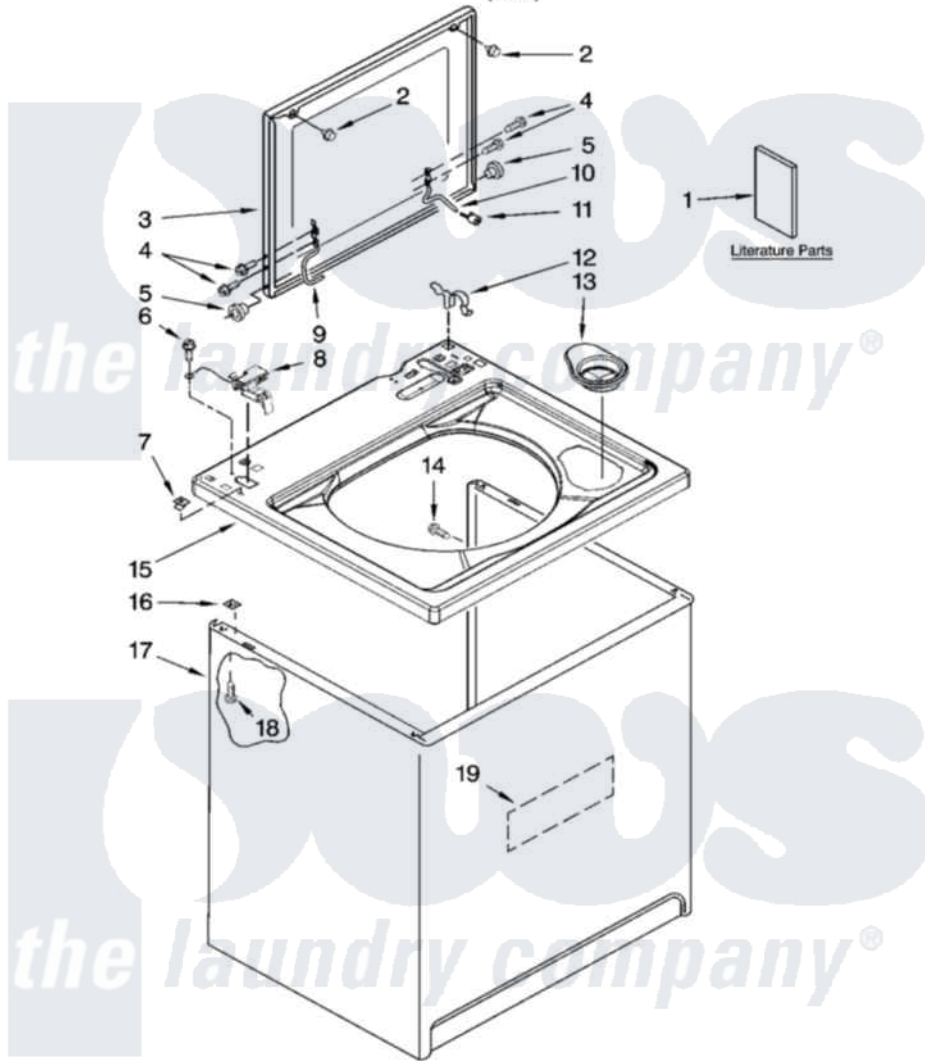

Maytag NTW5700TQ0 01 - TOP AND CABINET PARTS

Amana

TOP AND CABINET PARTS

For Model: NTW5700TQ0
(White)

AUTOMATIC
WASHER

IMPORTANT: All Part Numbers Listed Are Whirlpool Numbers. Source Parts Through Whirlpool.

02-07 Litho in U.S.A. (drd)

1

Part No. W10115605 Rev. A

Maytag Residential Maytag NTW5700TQ0 Washer Parts Parts Diagram 01 - TOP AND CABINET PARTS

[Click on the part number to view part](#)

Item	Original Part Number	Replaced By	Status	Part Description
1	W10044800			Installation Instructions
"	W10092679		Not Available	Use & Care Guide
"	W10092677		Not Available	Feature Sheet
"	W10092701		Not Available	Energy Guide
"	8577358		Not Available	Wiring Diagram
2	9724509			Bumper, Lid
3	W10093686	W10193861		Lid
4	W10119828			Screw, Lid Hinge Mounting
5	8319539			Bearing, Lid Hinge
6	3351614			Screw, Gearcase Cover Mounting
7	357213			Nut, Push-In
8	8318084			Switch, Lid
9	8559336	W10225136		Hinge 7 Pad Assembly
10	54583			Hinge, Lid
11	19119			Bumper, Lid Hinge
				Clinch, Top And Cabinet And

12	62780		Clip, Top And Cabinet And Rear Panel
13	8566266		Dispenser, Bleach
14	3357011	308685	Side Trim)
15	8543451	8543447	Top
16	62750		Spacer, Cabinet To Top (4)
17	63424		Cabinet
18	3390631		Screw, 10-16 X 3/8
19	3976348		Absorber, Sound