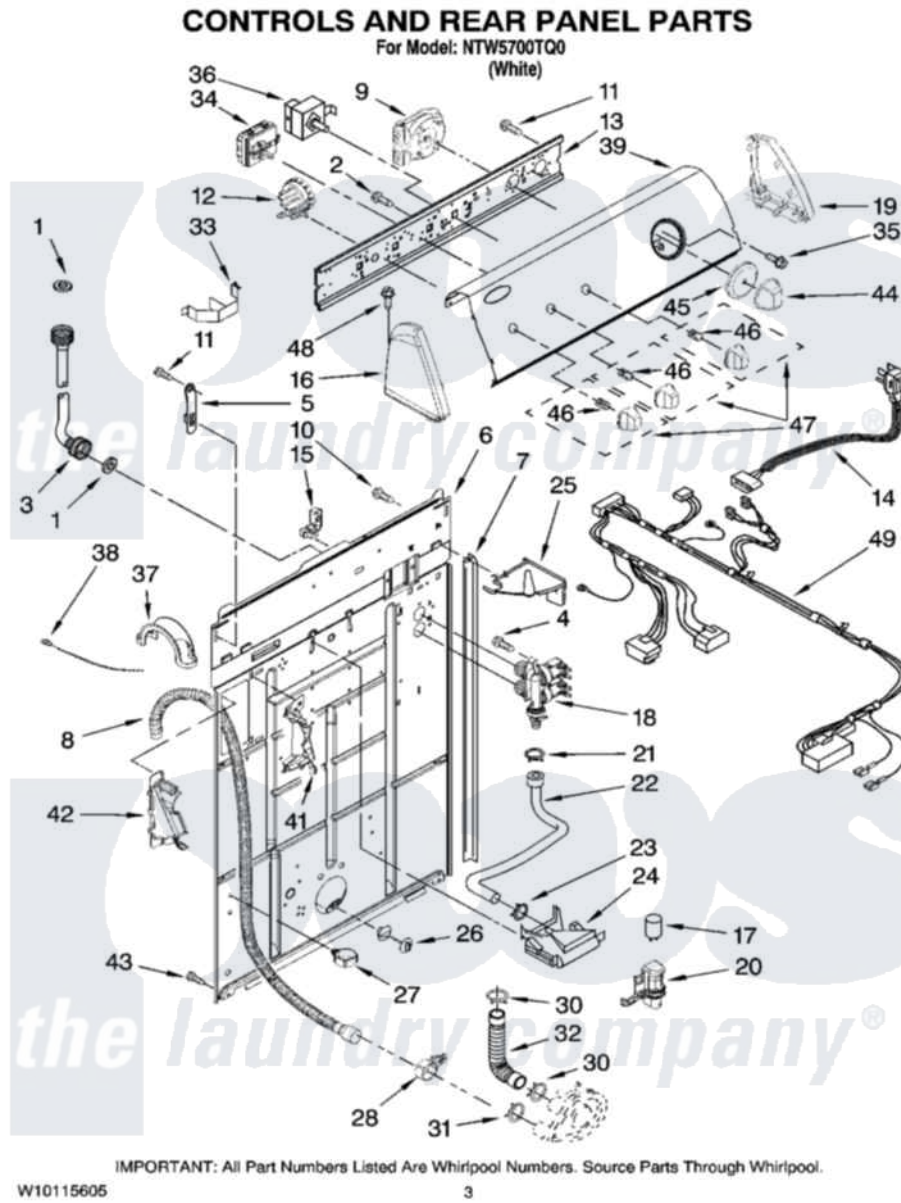

Maytag NTW5700TQ0 02 - CONTROLS AND REAR PANEL PARTS

Maytag Residential Maytag NTW5700TQ0 Washer Parts Parts Diagram 02 - CONTROLS AND REAR PANEL PARTS
Click on the part number to view part

Item	Original Part Number	Replaced By	Status	Part Description
1	3976300	16123		Washer Inlet-Hose Miscellaneous Parts Must be Ordered Separately.
2	3400073			Screw, Ground
3	8571377	89503		Hose-Inlet
"	8571378	89503		Hose-Inlet
4	9740848			Screw, Mixing Valve Mounting
5	8568314			Strap, Console
6	8318015			Panel, Rear
7	62747			Pad, Rear Panel
8	8559373	W10096921		Drain Hose Assembly
9	8577356			Timer, Control
10	3351614			Screw, Gearcase Cover Mounting
11	90767			Screw, 8A X 3/8 HeX Washer Head Tapping
12	8577842	W10339250		Switch-WL
13	3948608			Bracket, Control

14	8578842	285800	Cord-Power
15	3952821	285777	Relief-Str
16	8271365	279962	Endcap
17	8572717		Capacitor, Motor Start
18	3979347	3979346	Valve, Water Inlet And Thermistor Assembly
19	8271359	279962	Endcap
20	8318046		Clip, Capacitor
21	301958	596669	Clamp, Manifold
22	8317974	8317926	Hose, Vacuum Break
23	370450	596669	Clamp, Manifold
24	387606	3360977	Break-Vac
25	8539874		Shield, Suds
26	8519200		Support, Rear Panel
27	8541667		Clamp, Hose
28	8541668		Clamp, Hose
30	3363366	616099	Clamp
31	8317496	285655	Clamp, Hose
32	3951449	285871	Hose
33	8055003		Clip, Harness And Pressure Switch
34	8578335		Switch, Water Temperature
35	3400818		Screw, Timer Mounting
36	3949187	W10168262	Switch, Rotary
37	8577378		U-Bend, Drain Hose
38	3347868	W10339879	Tie, Cable
39	W10089692		Panel, Console
41	8541669		Bucket, Drain Hose
42	8541658		Bucket, Drain Hose
43	62863	3390631	Screw, 10-16 X 3/8
44	W10110045		Knob, Timer
45	W10110046		Dial, Timer
46	8536939		Clip, Knob
47	W10110047		Knob, Control
48	388326		Screw, 8-18 X 1.25
49	W10044160		Wiring Harness