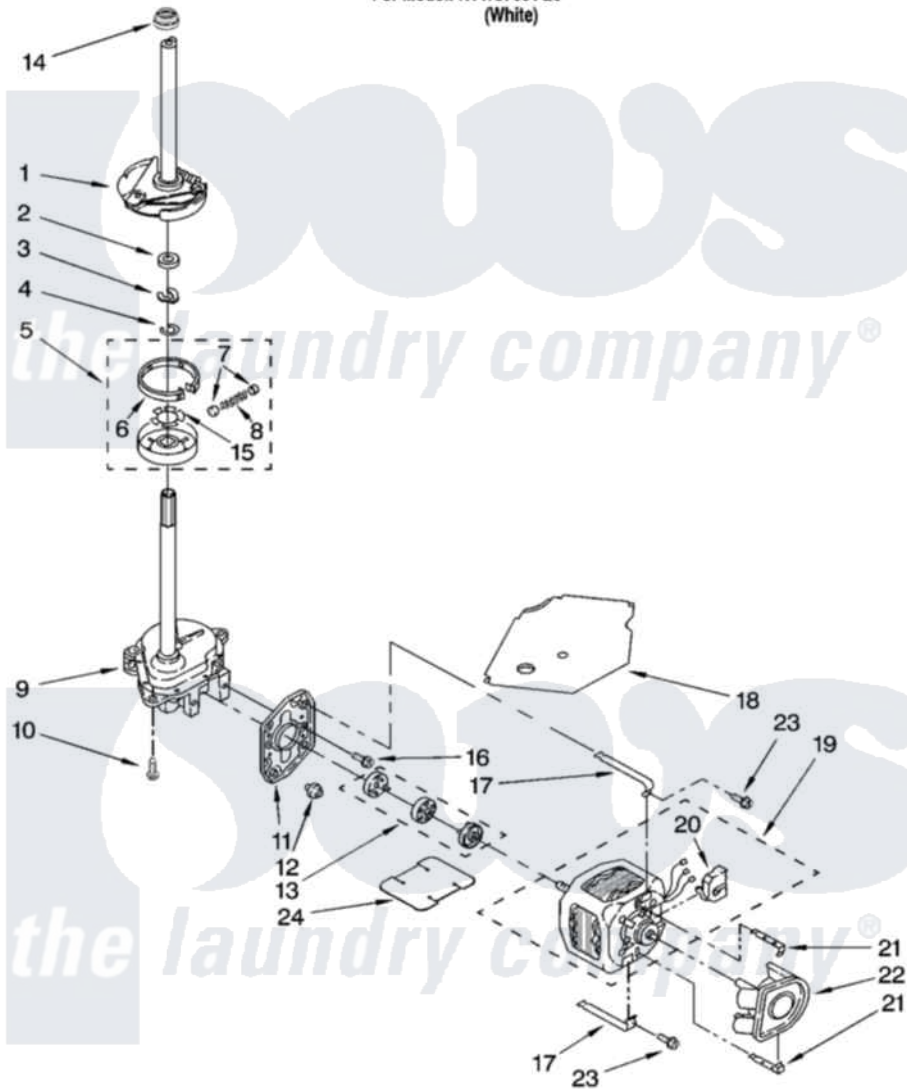

Maytag NTW5700TQ0 04 - BRAKE, CLUTCH, GEARCASE, MOTOR AND PUMP PARTS

BRAKE, CLUTCH, GEARCASE, MOTOR AND PUMP PARTS

For Model: NTW5700TQ0
(White)

IMPORTANT: All Part Numbers Listed Are Whirlpool Numbers. Source Parts Through Whirlpool.

W10115605

7

Maytag [Residential Maytag NTW5700TQ0 Washer Parts](#) Parts Diagram 04 - BRAKE, CLUTCH, GEARCASE, MOTOR AND PUMP PARTS

[Click on the part number to view part](#)

Item	Original Part Number	Replaced By	Status	Part Description
1	388952	285792		Basketdrive
2	63292			Washer, Spin Tube Thrust
3	62697	W10080230		Ring, Spin Tube Support
4	63283	285353		Ring
5	3951311	285785		Clutch
6	3951308	285790		Lining
7	62646			Cap, Clutch Spring
8	3946792			Spring And Damper Assembly
9	3360630	3360629		Gearcase
10	3357334	3400516		Screw Anti-Rattle
11	62611			Plate, Motor Mount To Gearcase
12	62691			Grommet, Motor
13	8559748	285753A		Coupling
14	8577374			Seal, Centerpost

15	3355454		Clip, Main Drive
16	3400516		Screw Anti-Rattle
17	3349637	W10086010	Retainer, Motor
18	3362089		Shield, Tub To Motor
19	8528157	661600	Motor, Main Drive
20	3952056		Switch, Main Drive Motor
21	8546127		Retainer, Pump
22	3363394		Pump
23	3387485	273556	Screw, 10-16 X 5/8
24	3946532		Shield, Motor