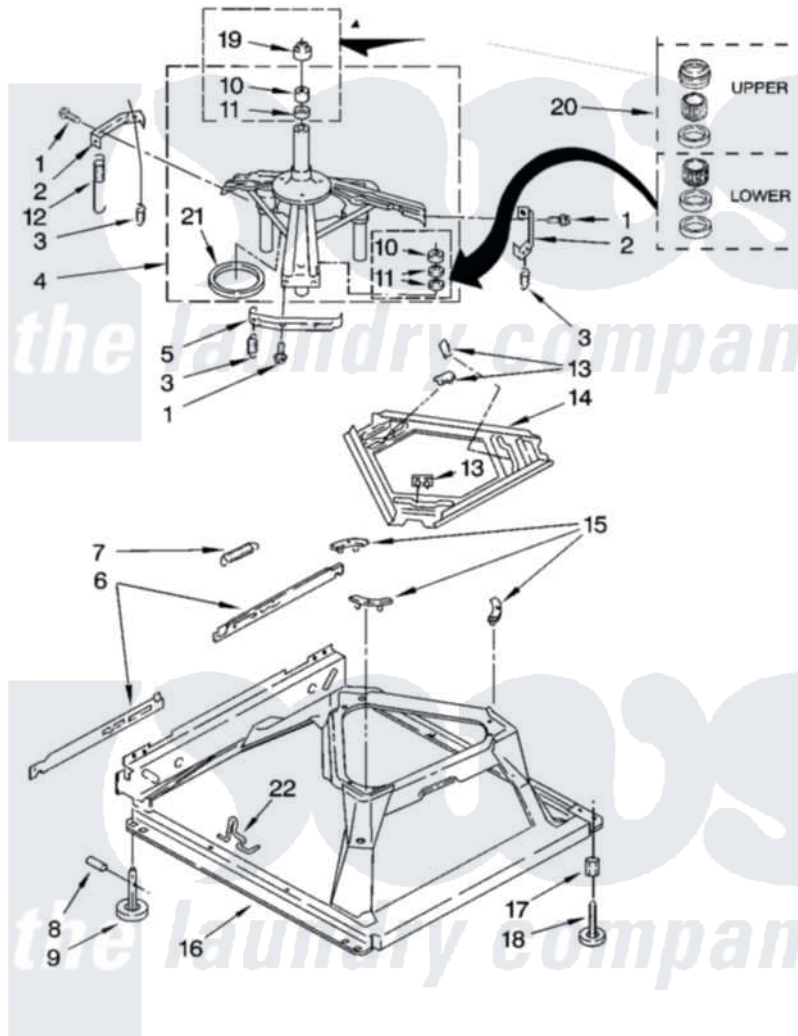

# Maytag NTW5700TQ0 05 - MACHINE BASE PARTS

## MACHINE BASE PARTS

For Model: NTW5700TQ0  
(White)

IMPORTANT: All Part Numbers Listed Are Whirlpool Numbers. Source Parts Through Whirlpool.

8

W10115605

[Maytag Residential Maytag NTW5700TQ0 Washer Parts](#) Parts Diagram 05 - MACHINE BASE PARTS

[Click on the part number to view part](#)

Item	Original Part Number	Replaced By	Status	Part Description
1	<a href="#">3400076</a>			Screw, Bracket Mounting
2	<a href="#">64067</a>			Bracket, Spring Outer
3	<a href="#">63907</a>			Spring, Suspension
4	8575214	<a href="#">280184</a>		Support
5	<a href="#">64065</a>			Bracket, Spring Outer
6	<a href="#">63466</a>			Link, Leveling Mechanism
7	62597	<a href="#">8316845</a>		Spring
8	<a href="#">62837</a>			Pin, Knurled
9	62596	<a href="#">285244</a>		Feet-Leveling
10	<a href="#">8546455</a>			Bearing, Centerpost
11	357409	<a href="#">359449</a>		Seal, Agitator Shaft
12	388492	<a href="#">W10250667</a>		Spring, Counterweight
13	62568	<a href="#">285219</a>		Pad
14	<a href="#">3946509</a>			Plate, Suspension
15	3363660	<a href="#">285744</a>		Pad
16	3946512	<a href="#">285771</a>		Base

17	<a href="#">3359452</a>	Nut, Lock
18	<a href="#">W10001130</a>	Foot, Leveling
19	<a href="#">8577376</a>	Seal, Centerpost
20	<a href="#">285203</a>	Centerpost Bearing Kit
21	<a href="#">63134</a>	Ring, Sound Deadening
22	63806	<a href="#">W10145155</a> Retainer, Suspension Spring