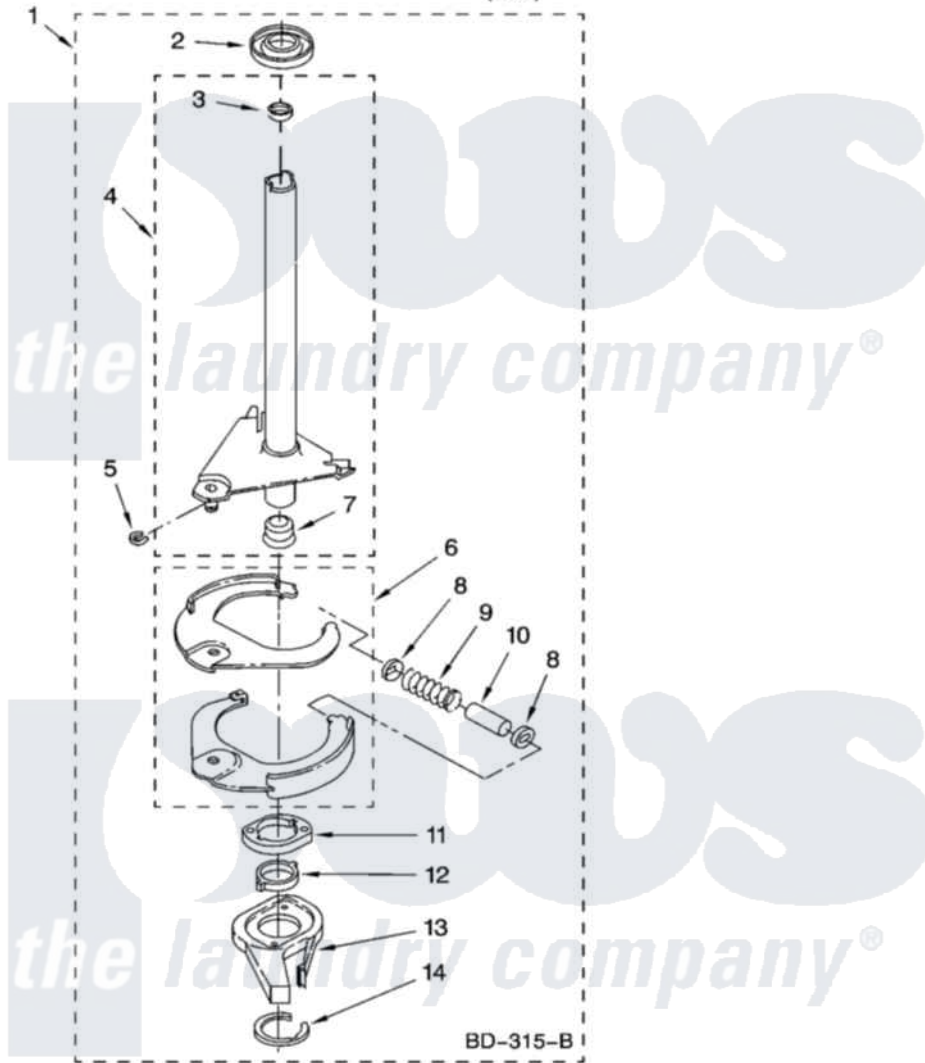

Maytag NTW5700TQ0 07 - BRAKE AND DRIVE TUBE PARTS

BRAKE AND DRIVE TUBE PARTS

For Model: NTW5700TQ0
(White)

IMPORTANT: All Part Numbers Listed Are Whirlpool Numbers. Source Parts Through Whirlpool.

W10115605

11

Maytag Residential Maytag NTW5700TQ0 Washer Parts Parts Diagram 07 - BRAKE AND DRIVE TUBE PARTS
Click on the part number to view part

Item	Original Part Number	Replaced By	Status	Part Description
1	388952	285792		Basketdrive
2	62658			Ring, Thrust
3	356427			Seal, Spin Pinion
4	64027	64208		Tube-Spin
5	64035	W10083190		Ring, Retaining
6	64232	285438		Shoe-Brake
7	62703	8546462		"T" Bearing, Spin Tube
8	3353956	285658		Sleeve
9	387806		Not Available	Spring, Brake
10	3355360	285658		Sleeve
11	661516	8546461		Cam, Brake Release
12	63022			Sleeve, Cam
13	64194	285790		Lining
14	90368	W10083200		Ring, Retaining
"			Not Available	
"	285208			Lubricant