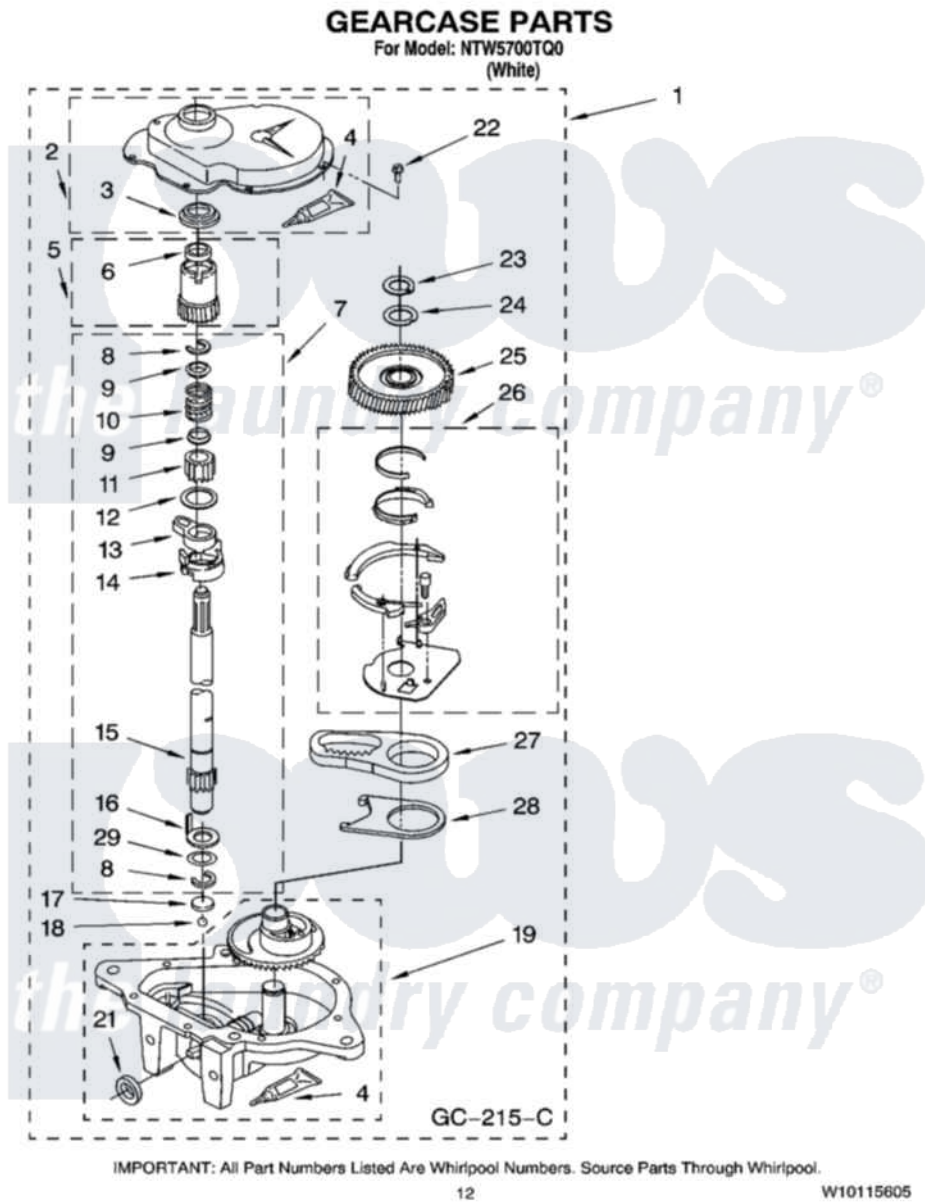

Maytag NTW5700TQ0 08 - GEARCASE PARTS, OPTIONAL PARTS (NOT INCLUDED)

Maytag Residential Maytag NTW5700TQ0 Washer Parts Parts Diagram 08 - GEARCASE PARTS, OPTIONAL PARTS (NOT INCLUDED)

Click on the part number to view part

Item	Original Part Number	Replaced By	Status	Part Description
1	3360630	3360629		Gearcase
2	285202			Cover, Gearcase
3	3349985			Seal, Gearcase Cover
4	285195			Sealer Sealer, Gasket
5	63320	285362		Gear and Pinion
6	356427			Seal, Spin Pinion
7	389387			Shaft, Agitator
8	90369		Not Available	Ring, Retaining (2)
9	62677			Retainer, Spring
10	62676			Spring, Agitator
11	63273	285509		Shaft, Agitator
12	62619			Washer, Agitator Gear
13	62580	285206		Cam-Agitator
14	62581	285206		Cam-Agitator
15	285509			Shaft, Agitator

16	62618		Washer, Cam Thrust
17	16018	285205	Bearing
18	85529	285205	Bearing
19	389230	285515	Gearcase
21	285352		Seal Kit, Thrust Plug
22	3351614		Screw, Gearcase Cover Mounting
23	3362552	285765	Ring-Retrn
24	285735	285766	Washer Kit, Thrust
25	62570	285362	Gear and Pinon
26	388253	999516	Shelf-Glas
27	3349296	8546456	Rack, Connecting
28	62621		Actuator, Shift
29	388815		Washer, Intermediate 1 3976263 Miscellaneous Parts Bag 2 3976300 Washer, Inlet Hose 3 3366913 Clamp, Hose
	72017		Paint, Touch-Up
"	350938		Paint, Pressurized Spray B
"	350930		Paint, Pressurized Spray B
"	799344		Paint, Touch-Up)
"		Not Available	
"	350572		Oil
"		Not Available	
"	285208		Lubricant
"	W10340308		Control-Elec
"	285195		Sealer Sealer, Gasket
"		Not Available	
"	367031		Water System Parts
"	280129	280129A	Break-Sphn
"	280130	280130A	Adapter
"	280131	40922	Hose