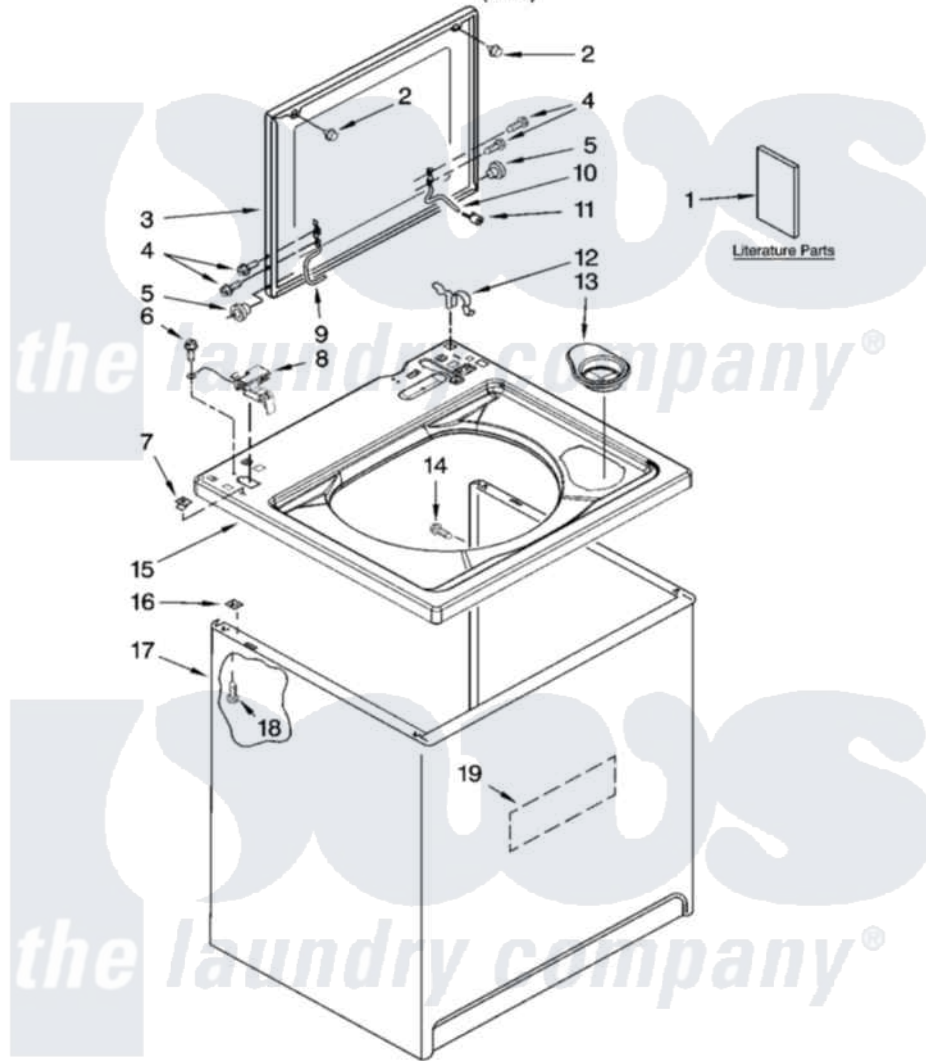

Maytag NTW5705TQ0 01 - TOP AND CABINET PARTS

Amana

TOP AND CABINET PARTS

For Model: NTW5705TQ0
(White)

AUTOMATIC
WASHER

IMPORTANT: All Part Numbers Listed Are Whirlpool Numbers. Source Parts Through Whirlpool.

2-07 Litho in U.S.A. (slc)

1

Part No. W10128834 Rev. A

Maytag Residential Maytag NTW5705TQ0 Washer Parts Parts Diagram 01 - TOP AND CABINET PARTS

Click on the part number to view part

Item	Original Part Number	Replaced By	Status	Part Description
1	W10044800			Installation Instructions
"	W10092724		Not Available	Use & Care Guide
"	W10092677		Not Available	Feature Sheet
"	W10092701		Not Available	Energy Guide
"	8577358		Not Available	Wiring Diagram
2	9724509			Bumper, Lid
3	W10093686	W10193861		Lid
4	W10119828			Screw, Lid Hinge Mounting
5	8319539			Bearing, Lid Hinge
6	3351614			Screw, Gearcase Cover Mounting
7	357213			Nut, Push-In
8	8318084			Switch, Lid
9	8559336	W10225136		Hinge 7 Pad Assembly
10	54583			Hinge, Lid
11	19119			Bumper, Lid Hinge

12	62780		Clip, Top And Cabinet And Rear Panel
13	8566266		Dispenser, Bleach
14	3357011	308685	Side Trim)
15	8543451	8543447	Top
16	62750		Spacer, Cabinet To Top (4)
17	63424		Cabinet
18	3390631		Screw, 10-16 X 3/8
19	3976348		Absorber, Sound