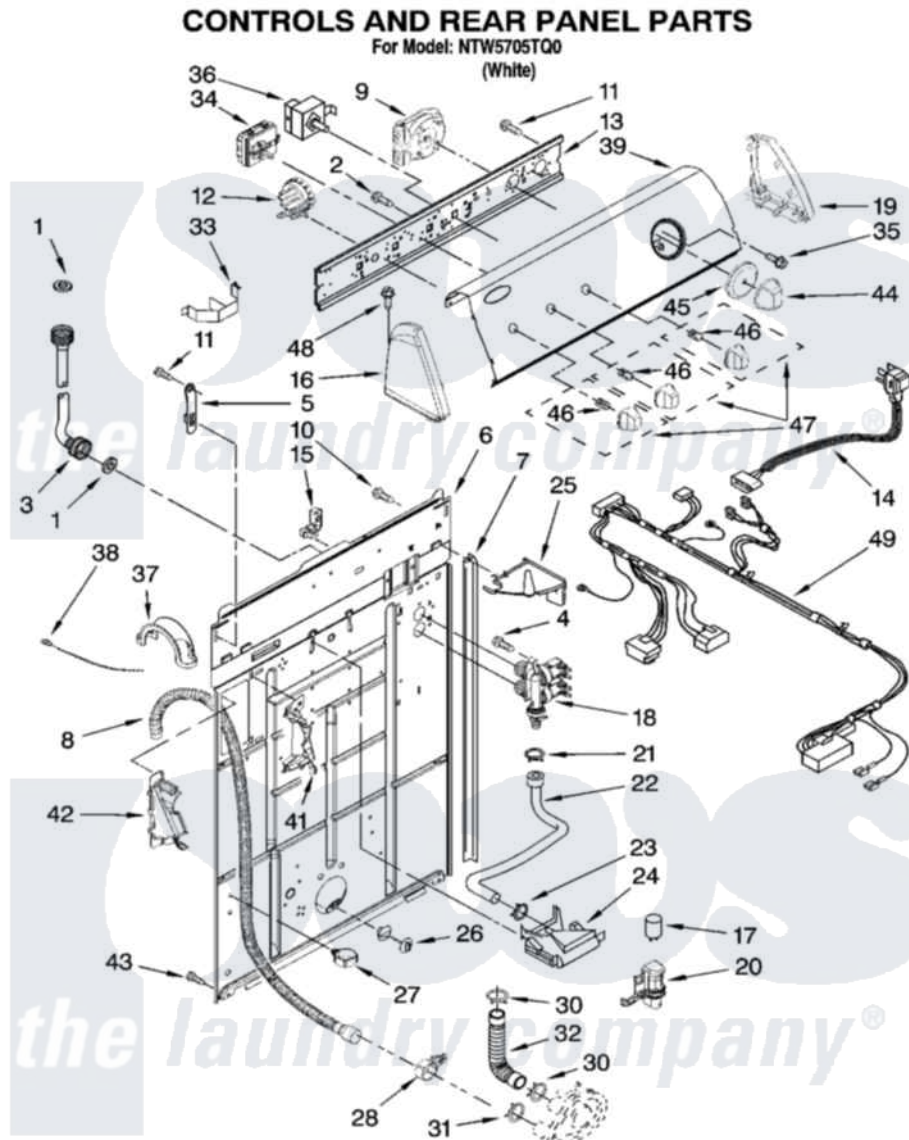

# Maytag NTW5705TQ0 02 - CONTROLS AND REAR PANEL PARTS

IMPORTANT: All Part Numbers Listed Are Whirlpool Numbers. Source Parts Through Whirlpool.

W10128834

3

Maytag [Residential Maytag NTW5705TQ0 Washer Parts](#) Parts Diagram 02 - CONTROLS AND REAR PANEL PARTS  
 Click on the part number to view part

Item	Original Part Number	Replaced By	Status	Part Description
1	3976300	<a href="#">16123</a>		Washer Inlet-Hose Miscellaneous Parts Must be Ordered Separately.
2	<a href="#">3400073</a>			Screw, Ground
3	8571377	<a href="#">89503</a>		Hose-Inlet
"	8571378	<a href="#">89503</a>		Hose-Inlet
4	<a href="#">9740848</a>			Screw, Mixing Valve Mounting
5	<a href="#">8568314</a>			Strap, Console
6	<a href="#">8318015</a>			Panel, Rear
7	<a href="#">62747</a>			Pad, Rear Panel
8	8559373	<a href="#">W10096921</a>		Drain Hose Assembly
9	<a href="#">8577356</a>			Timer, Control
10	<a href="#">3351614</a>			Screw, Gearcase Cover Mounting
11	<a href="#">90767</a>			Screw, 8A X 3/8 HeX Washer Head Tapping
12	8577842	<a href="#">W10339250</a>		Switch-WL
13	<a href="#">3948608</a>			Bracket, Control