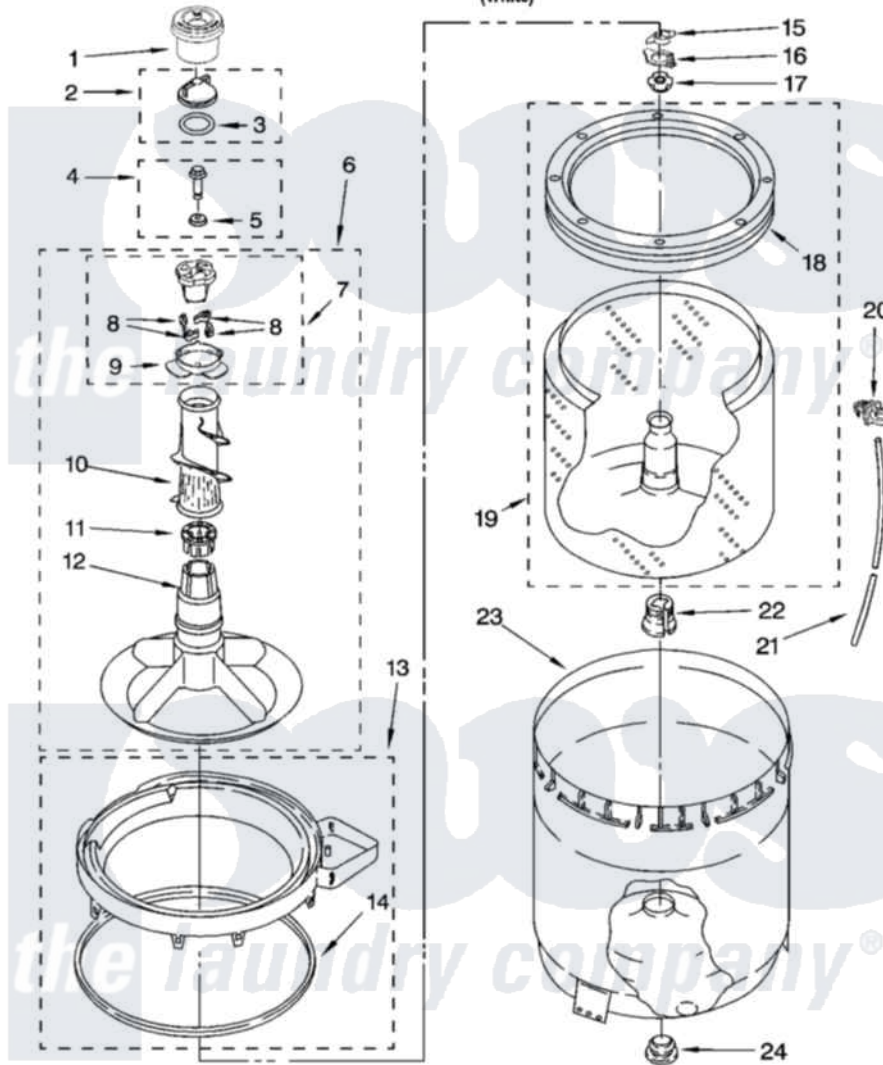

Maytag NTW5705TQ0 03 - AGITATOR, BASKET AND TUB PARTS

AGITATOR, BASKET AND TUB PARTS

For Model: NTW5705TQ0
(White)

IMPORTANT: All Part Numbers Listed Are Whirlpool Numbers. Source Parts Through Whirlpool.

W10128834

5

Maytag Residential Maytag NTW5705TQ0 Washer Parts Diagram 03 - AGITATOR, BASKET AND TUB PARTS

Click on the part number to view part

Item	Original Part Number	Replaced By	Status	Part Description
1	8575076	8575076A		Dispenser
2	3354733	W10074580		Cap, Barrier
3	3348855	W10072840		Fabric Softener
4	358237			Screw And Washer
5	3949550			Washer
6	W10093696			Agitator
7	3951682	285809		Cam-Agitator
8	3366877	80040		Dog-Agitator
9	3952374			Bearing, Driven Cam
10	3363003			Mover, Clothes
11	3951608			Spacer, Thrust
12	W10093695			Agitator
13	W10093698			Tub Ring And Gasket
14	3976308			Gasket, Tub Ring
15	3354845			Clip, Agitator
16	8543666			Washer, Agitator

17	21366		Nut, Spanner
18	8519788	387240	Ring, Balance
19	W10093703		Basket
20	2219077		Clip, Pressure Switch Hose
21	3347780	353244	Hose, Pressure Switch
22	389140		Tub Block, Basket Drive
23	63849		Strain Relief, Power Cord
24	383727		Gasket, Centerpodt