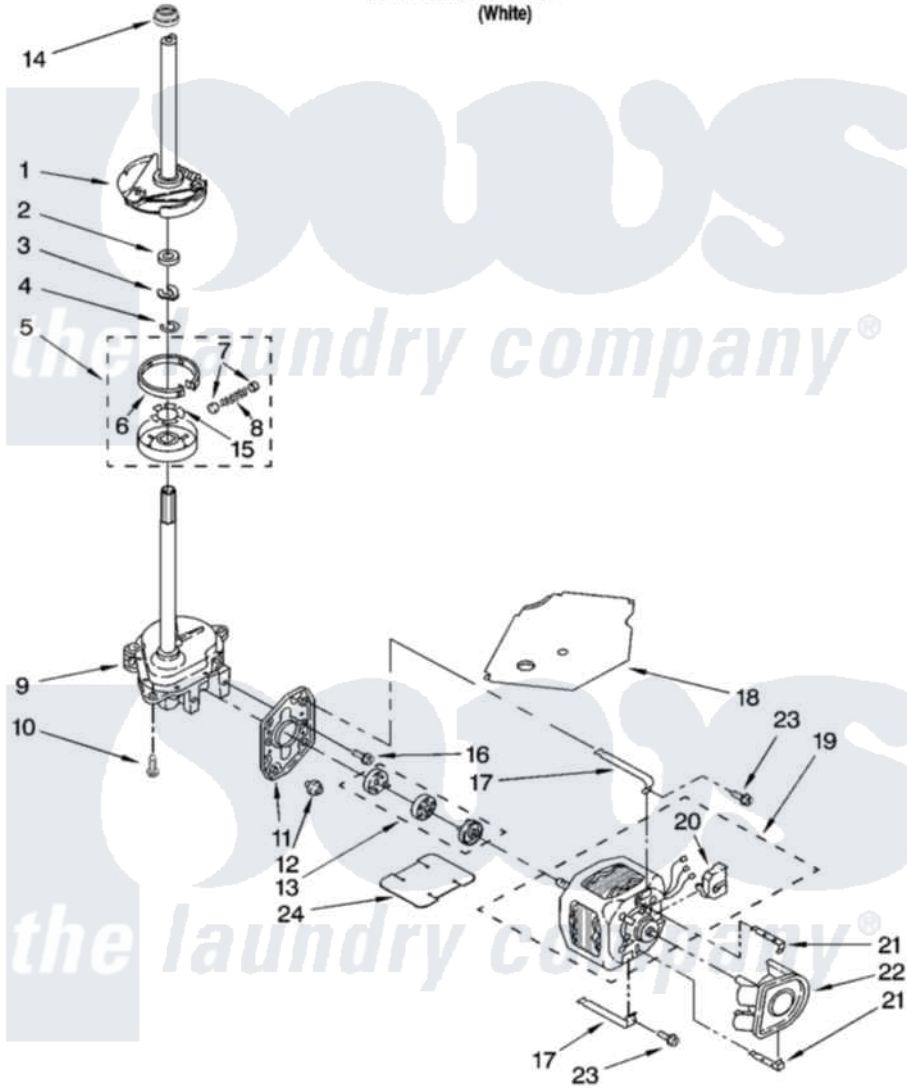

Maytag NTW5705TQ0 04 - BRAKE, CLUTCH, GEARCASE, MOTOR AND PUMP PARTS

BRAKE, CLUTCH, GEARCASE, MOTOR AND PUMP PARTS

For Model: NTW5705TQ0
(White)

IMPORTANT: All Part Numbers Listed Are Whirlpool Numbers. Source Parts Through Whirlpool.

W10128834

7

Maytag [Residential Maytag NTW5705TQ0 Washer Parts](#) Parts Diagram 04 - BRAKE, CLUTCH, GEARCASE, MOTOR AND PUMP PARTS

[Click on the part number to view part](#)

Item	Original Part Number	Replaced By	Status	Part Description
1	388952	285792		Basketdrive
2	63292			Washer, Spin Tube Thrust
3	62697	W10080230		Ring, Spin Tube Support
4	63283	285353		Ring
5	3951311	285785		Clutch
6	3951308	285790		Lining
7	62646			Cap, Clutch Spring
8	3946792			Spring And Damper Assembly
9	3360630	3360629		Gearcase
10	3357334	3400516		Screw Anti-Rattle
11	62611			Plate, Motor Mount To Gearcase
12	62691			Grommet, Motor
13	8559748	285753A		Coupling
14	8577374			Seal, Centerpost

15	3355454		Clip, Main Drive
16	3400516		Screw Anti-Rattle
17	3349637	W10086010	Retainer, Motor
18	3362089		Shield, Tub To Motor
19	8528157	661600	Motor, Main Drive
20	3952056		Switch, Main Drive Motor
21	8546127		Retainer, Pump
22	3363394		Pump
23	3387485	273556	Screw, 10-16 X 5/8
24	3946532		Shield, Motor