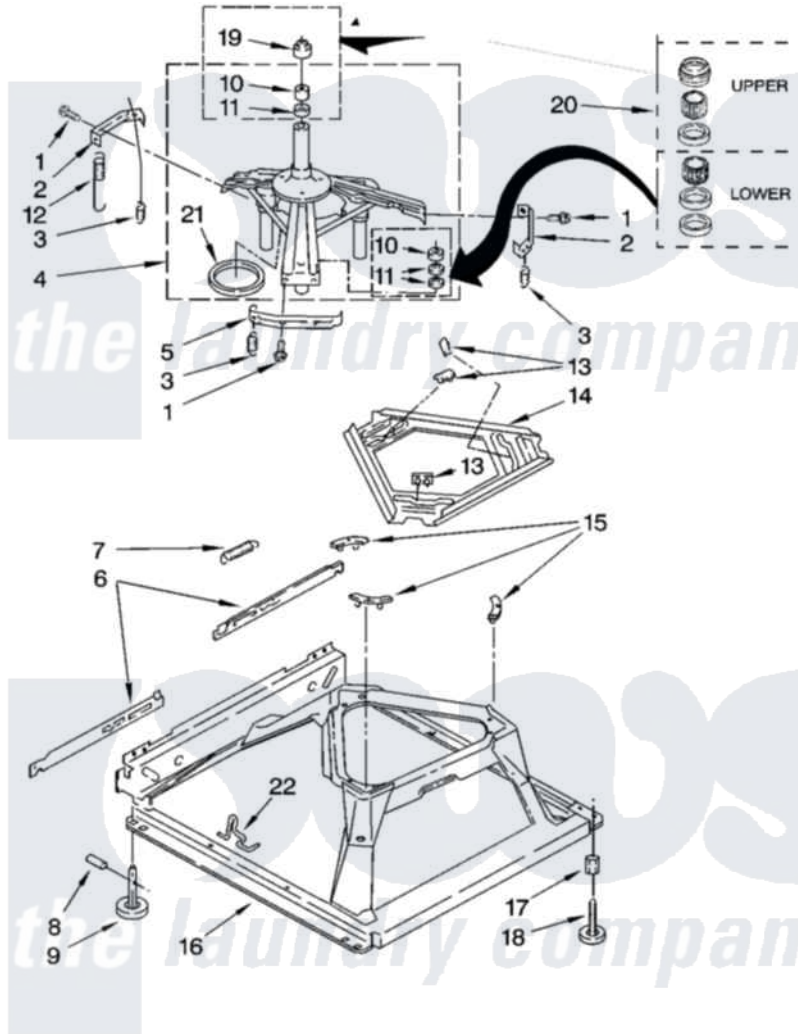

Maytag NTW5705TQ0 05 - MACHINE BASE PARTS

MACHINE BASE PARTS

For Model: NTW5705TQ0
(White)

IMPORTANT: All Part Numbers Listed Are Whirlpool Numbers. Source Parts Through Whirlpool.

8

W10128834

[Maytag Residential Maytag NTW5705TQ0 Washer Parts](#) Parts Diagram 05 - MACHINE BASE PARTS

[Click on the part number to view part](#)

| Item | Original Part Number | Replaced By | Status | Part Description |
|------|-------------------------|---------------------------|--------|--------------------------|
| 1 | 3400076 | | | Screw, Bracket Mounting |
| 2 | 64067 | | | Bracket, Spring Outer |
| 3 | 63907 | | | Spring, Suspension |
| 4 | 8575214 | 280184 | | Support |
| 5 | 64065 | | | Bracket, Spring Outer |
| 6 | 63466 | | | Link, Leveling Mechanism |
| 7 | 62597 | 8316845 | | Spring |
| 8 | 62837 | | | Pin, Knurled |
| 9 | 62596 | 285244 | | Feet-Leveling |
| 10 | 8546455 | | | Bearing, Centerpost |
| 11 | 357409 | 359449 | | Seal, Agitator Shaft |
| 12 | 388492 | W10250667 | | Spring, Counterweight |
| 13 | 62568 | 285219 | | Pad |
| 14 | 3946509 | | | Plate, Suspension |
| 15 | 3363660 | 285744 | | Pad |
| 16 | 3946512 | 285771 | | Base |

| | | |
|----|---------------------------|---|
| 17 | 3359452 | Nut, Lock |
| 18 | W10001130 | Foot, Leveling |
| 19 | 8577376 | Seal, Centerpost |
| 20 | 285203 | Centerpost Bearing Kit |
| 21 | 63134 | Ring, Sound Deadening |
| 22 | 63806 | W10145155 Retainer, Suspension Spring |