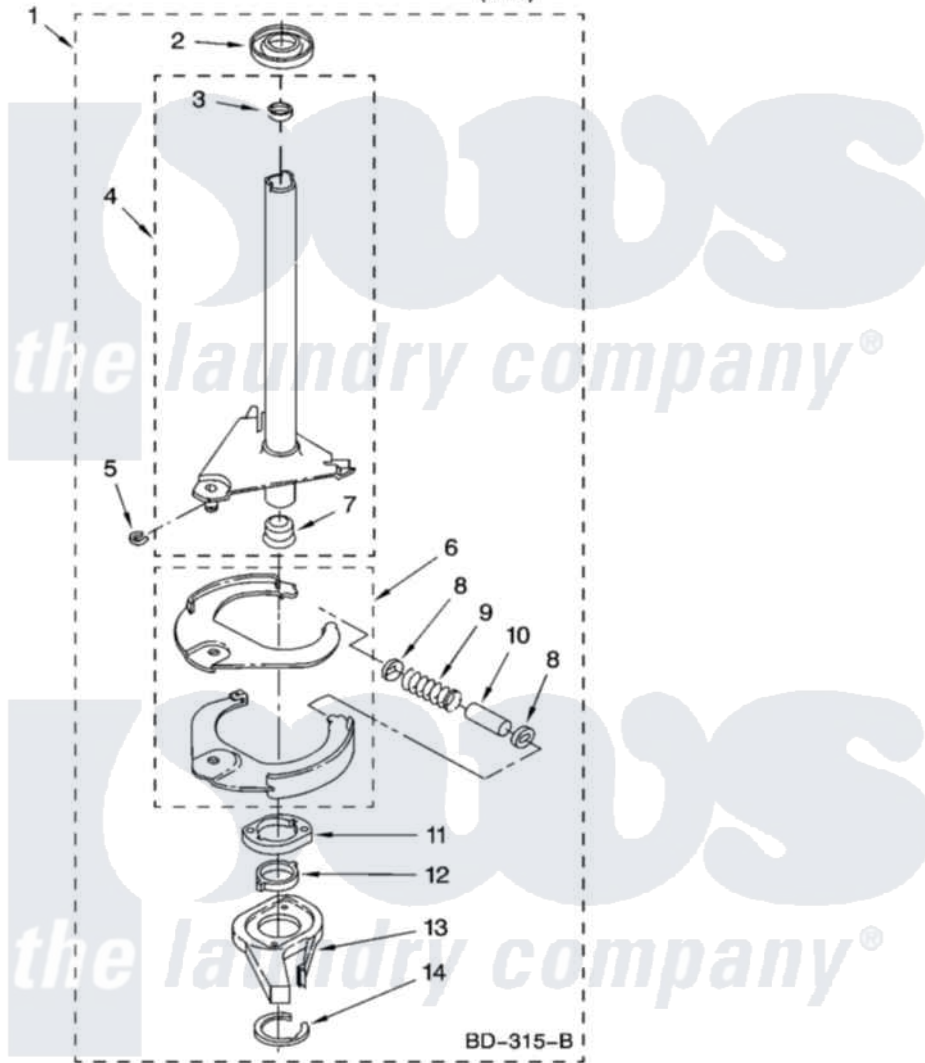

Maytag NTW5705TQ0 07 - BRAKE AND DRIVE TUBE PARTS

BRAKE AND DRIVE TUBE PARTS

For Model: NTW5705TQ0
(White)

IMPORTANT: All Part Numbers Listed Are Whirlpool Numbers. Source Parts Through Whirlpool.

W10128834

11

Maytag Residential Maytag NTW5705TQ0 Washer Parts Parts Diagram 07 - BRAKE AND DRIVE TUBE PARTS
Click on the part number to view part

Item	Original Part Number	Replaced By	Status	Part Description
1	388952	285792		Basketdrive
2	62658			Ring, Thrust
3	356427			Seal, Spin Pinion
4	64027	64208		Tube-Spin
5	64035	W10083190		Ring, Retaining
6	64232	285438		Shoe-Brake
7	62703	8546462		"T" Bearing, Spin Tube
8	3353956	285658		Sleeve
9	387806		Not Available	Spring, Brake
10	3355360	285658		Sleeve
11	661516	8546461		Cam, Brake Release
12	63022			Sleeve, Cam
13	64194	285790		Lining
14	90368	W10083200		Ring, Retaining
"			Not Available	
"	285208			Lubricant