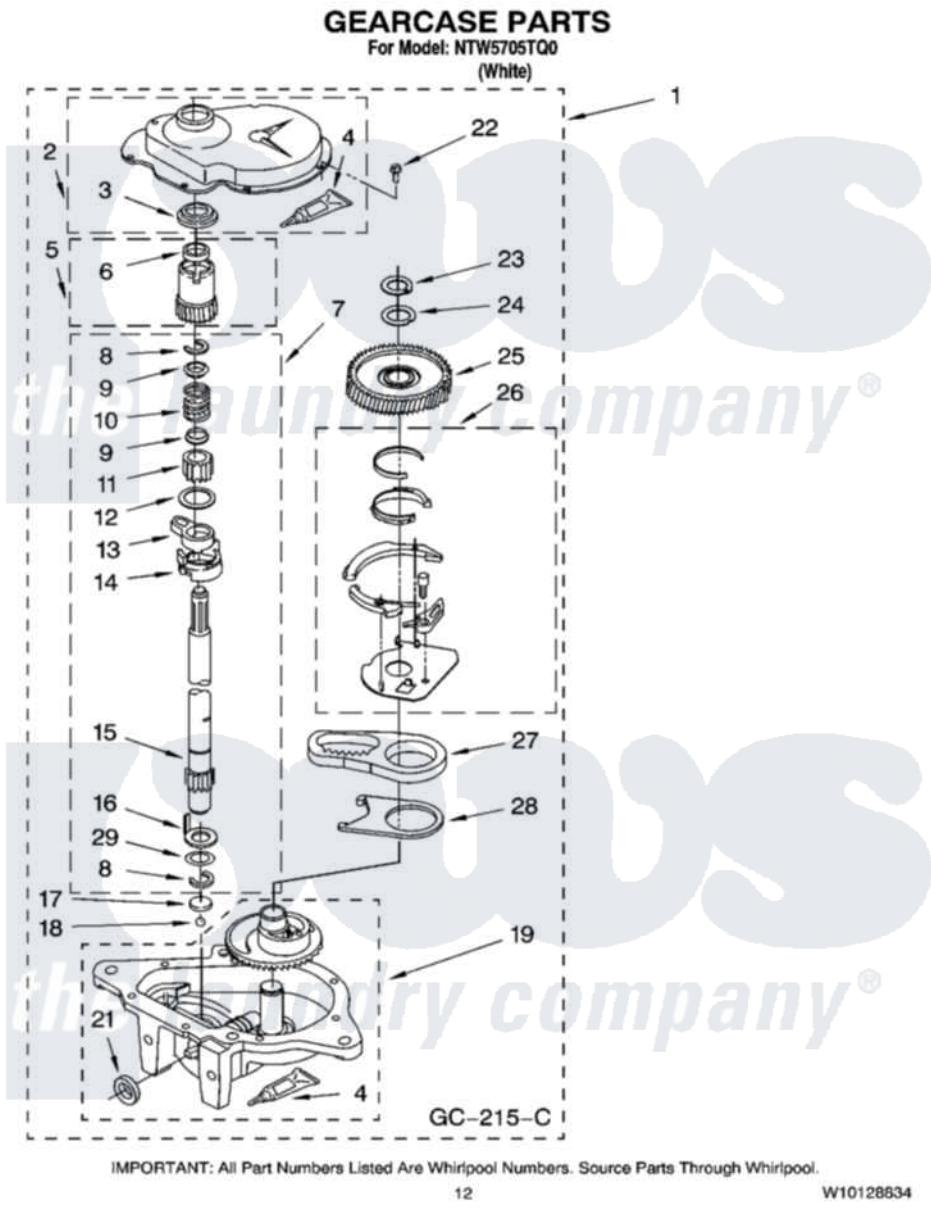

**Maytag NTW5705TQ0 08 - GEARCASE PARTS, OPTIONAL PARTS (NOT INCLUDED)**

Maytag Residential Maytag NTW5705TQ0 Washer Parts Parts Diagram 08 - GEARCASE PARTS, OPTIONAL PARTS (NOT INCLUDED)

Click on the part number to view part

Item	Original Part Number	Replaced By	Status	Part Description
1	3360630	<a href="#">3360629</a>		Gearcase
2	<a href="#">285202</a>			Cover, Gearcase
3	<a href="#">3349985</a>			Seal, Gearcase Cover
4	<a href="#">285195</a>			Sealer Sealer, Gasket
5	63320	<a href="#">285362</a>		Gear and Pinion
6	<a href="#">356427</a>			Seal, Spin Pinion
7	<a href="#">389387</a>			Shaft, Agitator
8	90369		Not Available	Ring, Retaining (2)
9	<a href="#">62677</a>			Retainer, Spring
10	<a href="#">62676</a>			Spring, Agitator
11	63273	<a href="#">285509</a>		Shaft, Agitator
12	<a href="#">62619</a>			Washer, Agitator Gear
13	62580	<a href="#">285206</a>		Cam-Agitator
14	62581	<a href="#">285206</a>		Cam-Agitator
15	<a href="#">285509</a>			Shaft, Agitator