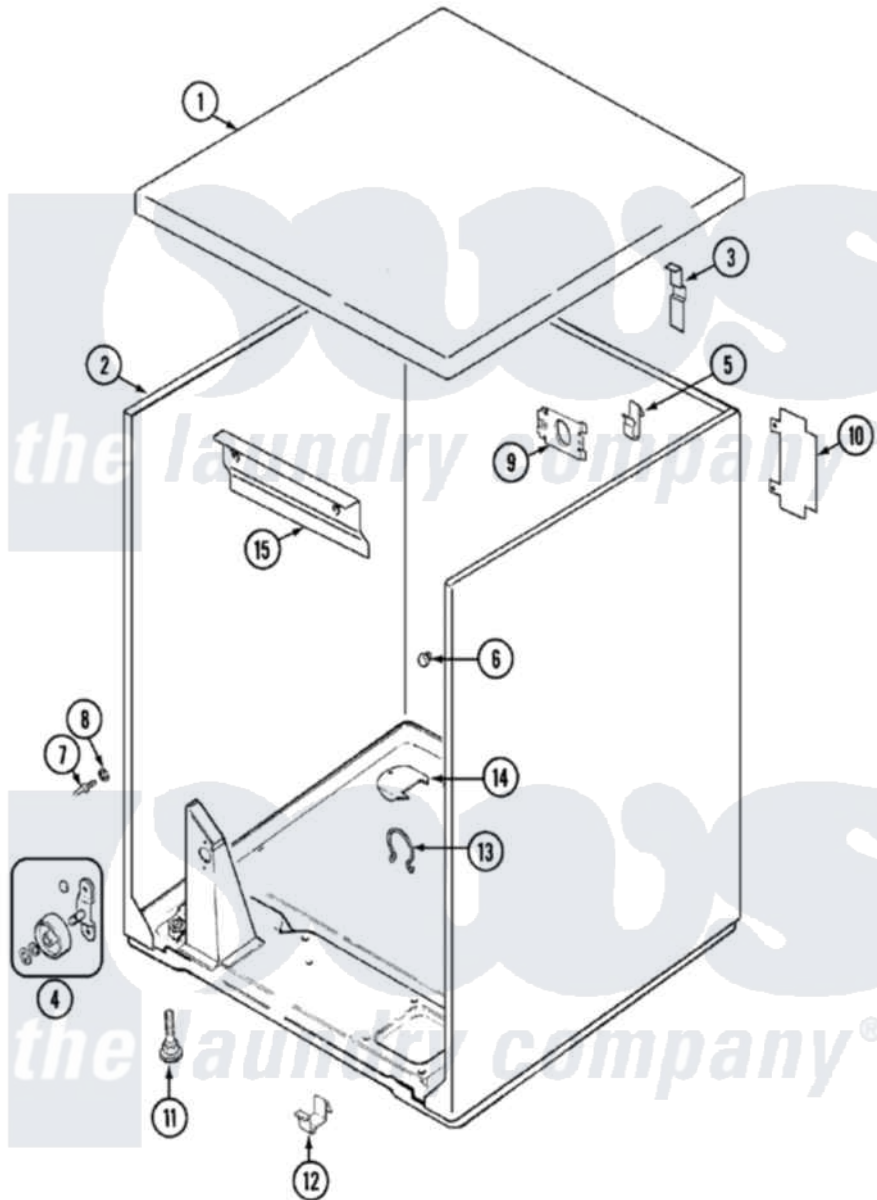

Maytag NYE3200AGW 01 - CABINET

Maytag [Residential Maytag NYE3200AGW Dryer Parts](#) Parts Diagram 01 - CABINET
 Click on the part number to view part

Item	Original Part Number	Replaced By	Status	Part Description
1	31001423			Top, Cabinet
2	53-2559	31001714		Cabinet And Base Assembly
3	63-5712			Hinge, Cabinet Top
"	25-3092	90767		Screw, 8A X 3/8 HeX Washer Head Tapping
4	LA-1007	12002126		Reinforcement Brace/Glide Kit
"	LA-1008			Rr Roller Kit
5	25-3034			Clip, Wiring
6	33-2653			Bumper, Cabinet
7	53-0643			Pin, Locator
8	53-0200			Sleeve, Locator Pin
"	25-0224	3400029		Nut, Adapter Plate
9	25-7828	489483		Screw 10-32 X 1/2
"	53-0135		Not Available	SUPPORT, POWER CORD
10	25-7857	90767		Screw, 8A X 3/8 HeX Washer Head Tapping
"	53-0284			Cover, Terminal

11	63-5519	Not Available	LEG, LEVELING
12	53-0120		Clip, Front Panel
13	25-7027	16515	Clip
14	25-7741	W10116760	Screw
"	53-1921		Shield, Wiring
15	25-3457		Screw, Sems
"	53-0133		Shield, Heat