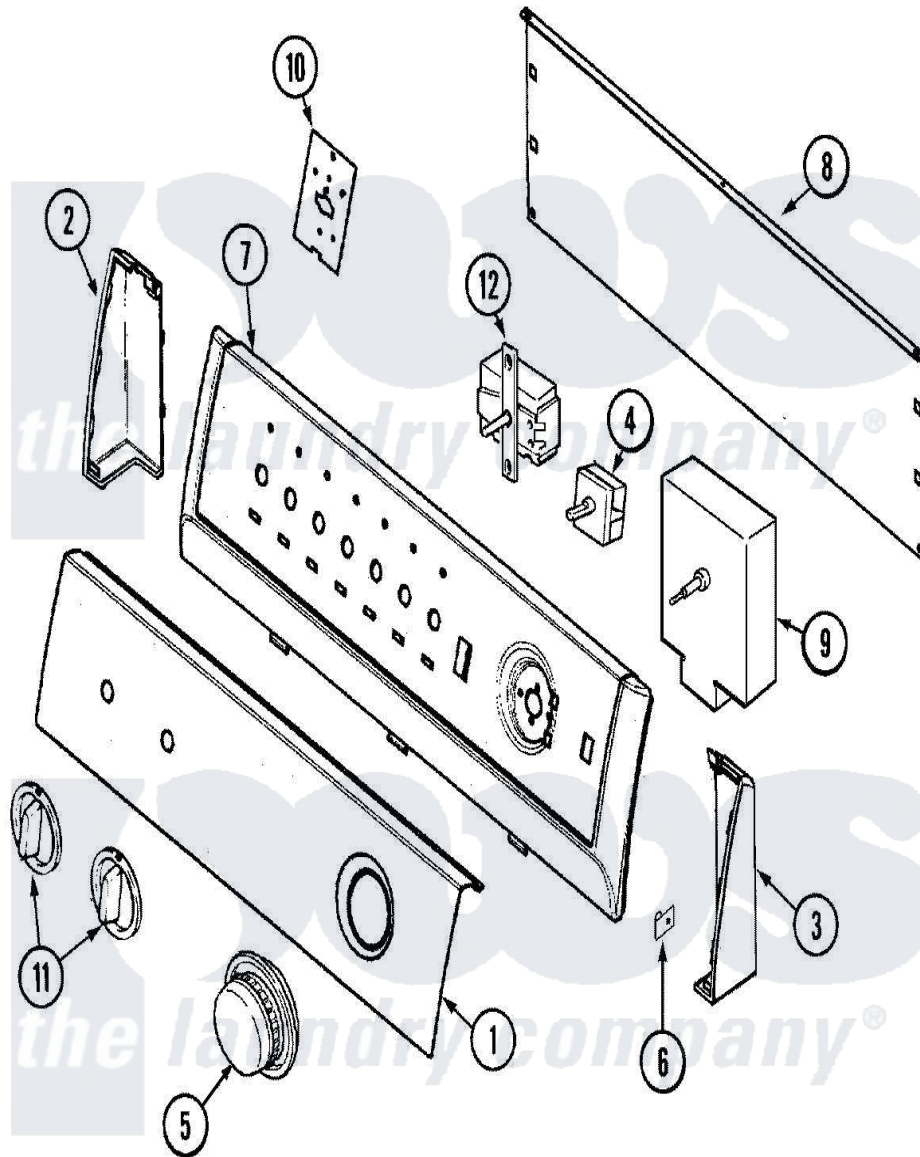

# Maytag NYE3200AGW 02 - CONTROL PANEL

Maytag [Residential Maytag NYE3200AGW Dryer Parts](#) Parts Diagram 02 - CONTROL PANEL  
 Click on the part number to view part

Item	Original Part Number	Replaced By	Status	Part Description
1	<a href="#">31001435</a>			Panel, Control
2	21001629	<a href="#">21001546</a>		Endcap, Panel
"	25-3092	<a href="#">90767</a>		Screw, 8A X 3/8 HeX Washer Head Tapping
3	21001636	<a href="#">21001547</a>		Endcap, Panel
"	25-3092	<a href="#">90767</a>		Screw, 8A X 3/8 HeX Washer Head Tapping
4	<a href="#">31001443</a>			Switch, Two Pos Rotary
5	<a href="#">31001388</a>			Knob/Skirt, Timer
6	<a href="#">25-7851</a>			Speedclip, End Cap To Top
7	21001635	<a href="#">21001552</a>		Frame , Control Panel
8	<a href="#">21001527</a>			Shield, Rear
"	<a href="#">25-3457</a>			Screw, Sems
"	25-3092	<a href="#">90767</a>		Screw, 8A X 3/8 HeX Washer Head Tapping
9	31001003	<a href="#">31001532</a>		Timer
10	<a href="#">21001517</a>			Shield, Control

11	<a href="#">21001544</a>		Knob, Selector
12	<a href="#">31001445</a>		Switch, Temperature
13	31001069	<a href="#">31001514</a>	Resistor Assembly
14	31001460	Not Available	MANUAL, USE & CARE (SPAN)
"	31001453	Not Available	MANUAL, USE & CARE