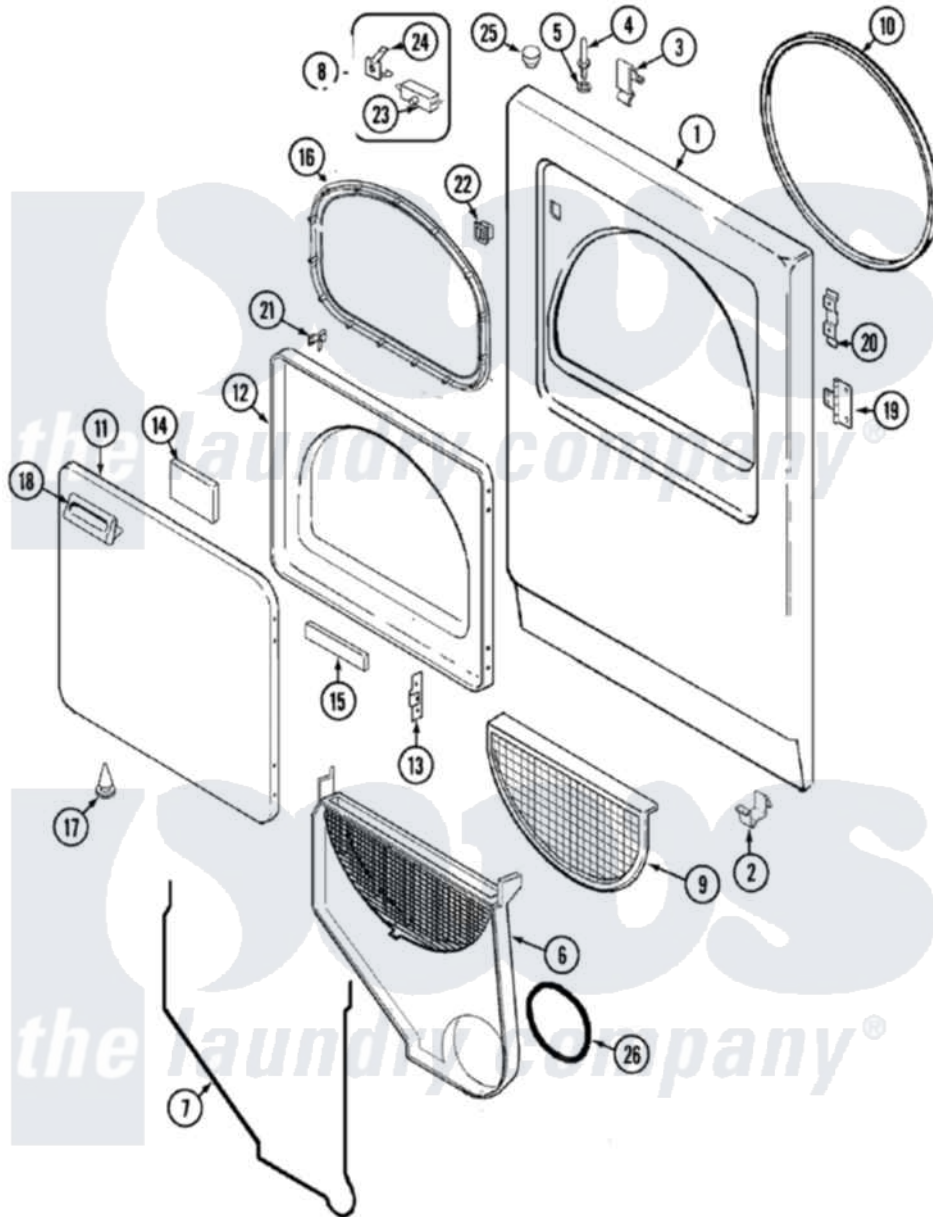

Maytag NYE3200AGW 03 - DOOR

Maytag [Residential Maytag NYE3200AGW Dryer Parts](#) Parts Diagram 03 - DOOR
 Click on the part number to view part

Item	Original Part Number	Replaced By	Status	Part Description
1	21001281			Damper, Sound Pad
"	53-0726	31001771		Panel, Front
2	53-0120			Clip, Front Panel
3	25-7220			Clip, Cabinet Top
4	53-0643			Pin, Locator
5	25-0224	3400029		Nut, Adapter Plate
"	53-0200			Sleeve, Locator Pin
6	25-7810	415013-35		Screw
"	12001324			Duct Kit, Collector
7	53-0204			Seal
8	LA-1005			Switch Kit
9	53-0918			Filter, Lint
10	53-0281	31001747		Seal Assembly
11	53-0154			Panel, Outer Door
"	25-7770	3196169		Screw, Element
12	53-0912		Not Available	PANEL, INNER DOOR (WHT)

13	53-0119		Clip, Hinge
14	53-1490		Door Pad
15	53-1491		Door Pad
16	53-0648	31001529	Seal, Door
17	25-7889		Plug Button
18	53-0927		Handle, Door
"	25-7810	415013-35	Screw
19	53-1492		Hinge, Dryer Door
"	25-7809		Screw, No.6-20 1/2 Flthd Torx
20	53-0121	Not Available	TWIN NUT
21	53-2364	LA-1003	Door Catch Kit
"	LA-1003		Door Catch Kit
22	53-0187	LA-1003	Door Catch Kit
23	31001467	31001757	Switch, Door
24	63-5990	31001319	Clip, Switch
25	33-2653		Bumper, Cabinet
26	53-0203	12001324	Duct Kit, Collector