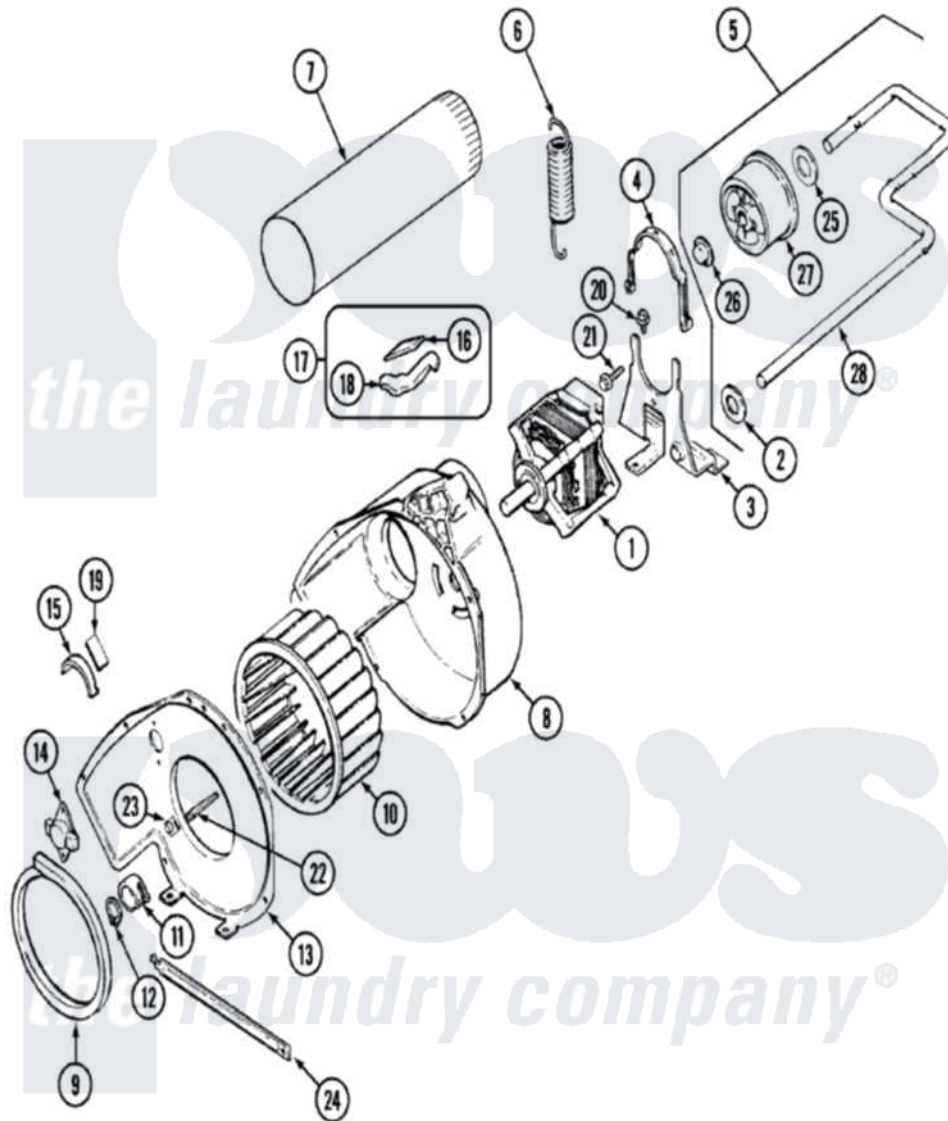

# Maytag NYE3200AGW 05 - MOTOR & DRIVE

Maytag Residential Maytag NYE3200AGW Dryer Parts Parts Diagram 05 - MOTOR & DRIVE  
 Click on the part number to view part

Item	Original Part Number	Replaced By	Status	Part Description
1	<a href="#">21001484</a>			Motor,
"	53-1643	<a href="#">31001729</a>		Pulley, Motor
2	53-0693	<a href="#">53-0332</a>		Motor Switch
3	25-7732	<a href="#">681414</a>		Screw, 10AB X 1/2
"	53-1932	<a href="#">31001570</a>		Bracket, Motor
4	53-0214	<a href="#">660658</a>		Clamp, Motor Mounting 343481 685441
5	<a href="#">53-2287</a>			Idler Assembly
6	53-2209	<a href="#">31001465</a>		Spring, Idler
7	<a href="#">53-0134</a>			Duct, Exhaust
"	25-2134	<a href="#">W10116760</a>		Screw
8	<a href="#">53-1801</a>			Housing, Blower
9	53-0203	<a href="#">12001324</a>		Duct Kit, Collector
10	<a href="#">31001317</a>			Wheel, Blower
11	25-7823	<a href="#">312967</a>		Clamp, Blower Housing
12	<a href="#">25-7855</a>			Ring, Retaining
13	<a href="#">53-1934</a>			Cover, Blower Housing

"	25-7435	<a href="#">33002917</a>	Screw, No.10-16
14	<a href="#">31001192</a>		Thermostat, Control
"	25-2134	<a href="#">W10116760</a>	Screw
15	53-2273	<a href="#">31001470</a>	Glide, Tumbler
16	53-0724	<a href="#">31001356</a>	Pad, Glide
17	<a href="#">LA-1006</a>		Glide Kit, Tumbler
18	53-2272	<a href="#">31001469</a>	Glide, Tumbler
19	53-1684	<a href="#">31001356</a>	Pad, Glide
20	25-7963	<a href="#">31001571</a>	Screw, 10-24 x 0700 Hxwshrd Ty
21	<a href="#">25-7674</a>		Screw
22	<a href="#">53-1026</a>		Guide, Vane Inlet
23	<a href="#">25-3457</a>		Screw, Sems
24	<a href="#">53-1625</a>		Brace, Tumbler Support
25	<a href="#">25-7815</a>		Washer
26	<a href="#">25-7957</a>		Pushnut
27	53-1628	<a href="#">31001344</a>	Pulley, Idler
28	53-2250	<a href="#">53-2287</a>	Idler Assembly