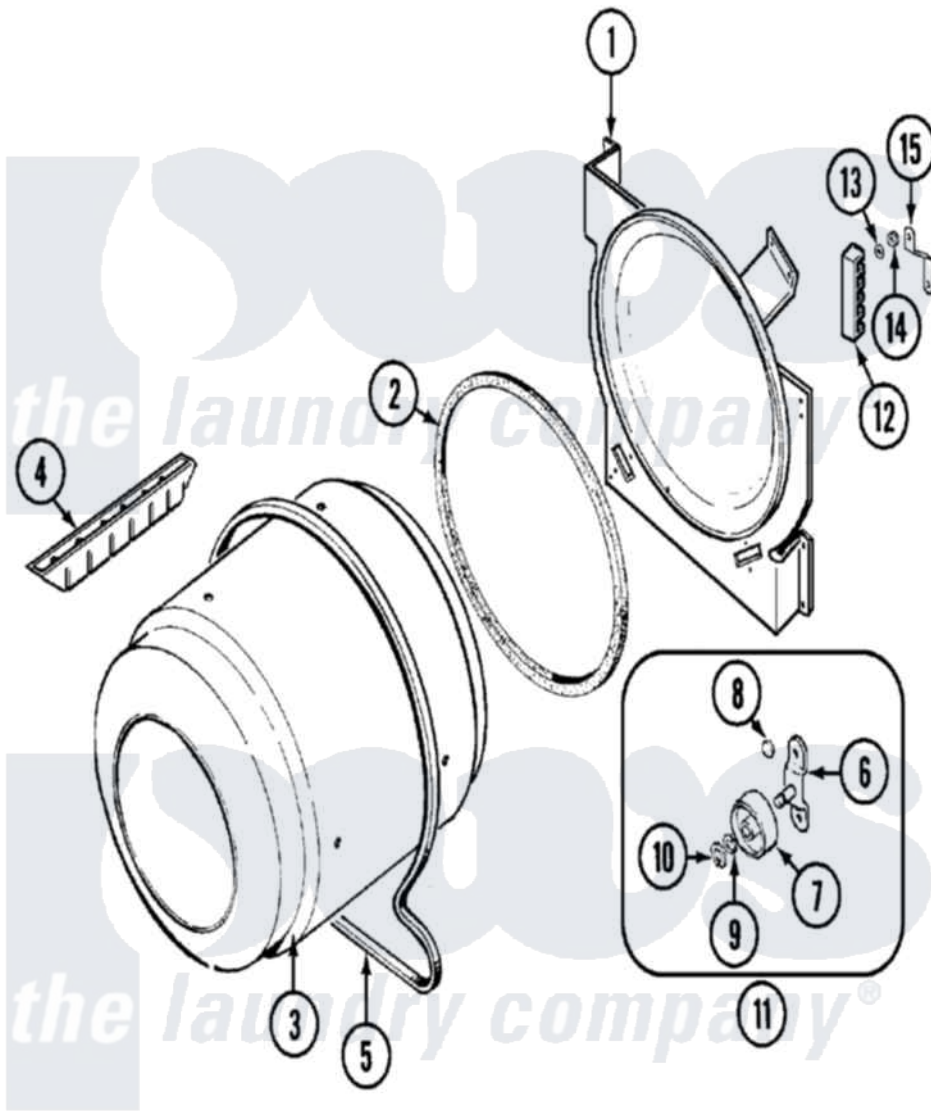

Maytag NYE3200AGW 06 - TUMBLER

Maytag [Residential Maytag NYE3200AGW Dryer Parts](#) Parts Diagram 06 - TUMBLER
 Click on the part number to view part

Item	Original Part Number	Replaced By	Status	Part Description
1	25-7733	681414		Screw, 10AB X 1/2
"	LA-1054			Dryer Bulkhead Kit
2	53-0281	31001747		Seal Assembly
3	53-1250			Cylinder
4	25-7759	3196164		Screw
"	Y02100002		Not Available	BAFFLE (WHT)
5	31531589	341241		Belt
6	25-7101	3351614		Screw, Gearcase Cover Mounting
"	53-0197			Support Assembly-Cylinder Rear
7	31001096			Roller
8	25-7813			Spacer
9	25-7814			Washer
10	25-7854			Ring, Retaining
11	LA-1008			Rr Roller Kit
12	53-1518			Block, Terminal

"	25-7952	3400074	Screw
13	25-3122		Washer, Flat
14	25-7808	21001837	Nut, Lock W/Nylon Insert
"	25-0027	112432	Nut
15	53-0965		Not Available STRAP, GROUND