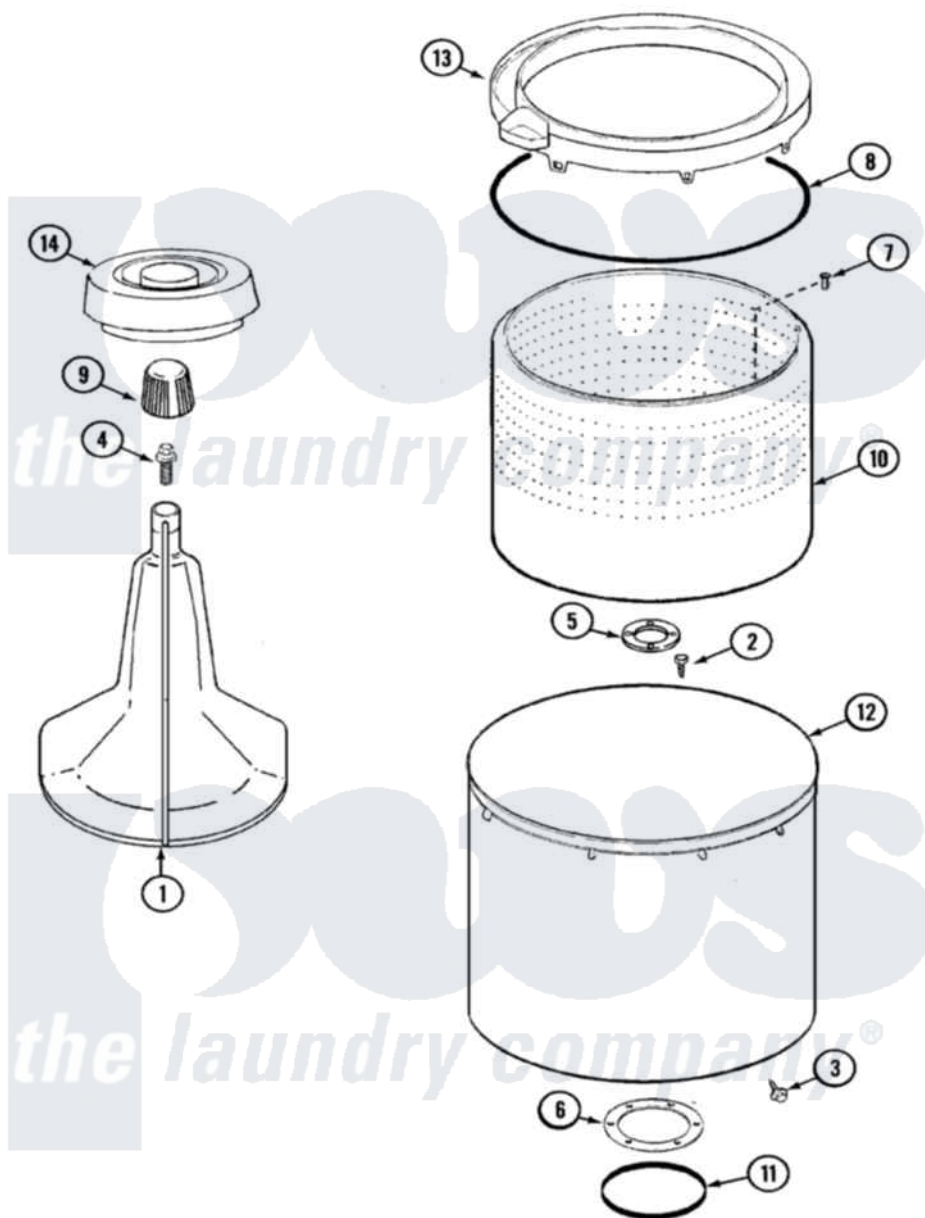

# Maytag PAV1000AKE 06 - TUB

Maytag Residential Maytag PAV1000AKE Washer Parts Parts Diagram 06 - TUB  
 Click on the part number to view part

Item	Original Part Number	Replaced By	Status	Part Description
1	<a href="#">35-3580</a>			Agitator
2	25-7947	<a href="#">21001063</a>		Screw, Shoulder
3	25-7953	<a href="#">22002933</a>		Screw
4	25-7948	<a href="#">W10309247</a>		Screw
5	<a href="#">35-3685</a>			Gasket, Basket To Centerpost
6	<a href="#">35-3686</a>			Gasket, Tub To Housing
7	25-7965	<a href="#">3400504</a>		Screw
8	<a href="#">35-2328</a>			Seal, Tub Top
9	<a href="#">35-2733</a>			Cap, Agitator
10	35-3687		Not Available	BASKET, SPIN
11	<a href="#">35-2978</a>			Seal, Tub/Housing
12	<a href="#">35-3700</a>			Tub Assembly
13	35-3578		Not Available	TOP, TUB
14	<a href="#">35-2550</a>			Dispenser, Rinse