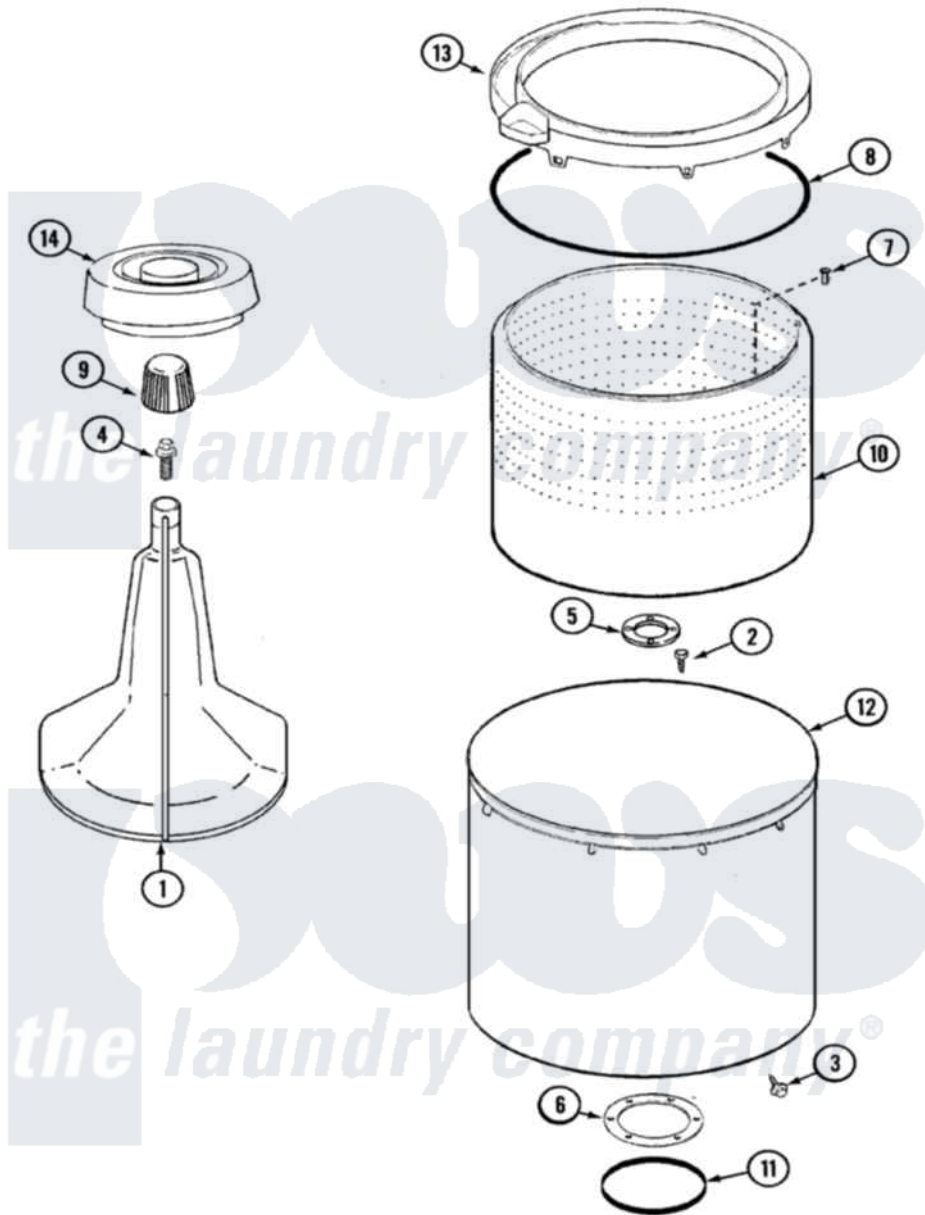

# Maytag PAV1000AWW 06 - TUB

Maytag Residential Maytag PAV1000AWW Washer Parts Parts Diagram 06 - TUB  
 Click on the part number to view part

Item	Original Part Number	Replaced By	Status	Part Description
1	<a href="#">35-3580</a>			Agitator
2	25-7947	<a href="#">21001063</a>		Screw, Shoulder
3	25-7953	<a href="#">22002933</a>		Screw
4	25-7948	<a href="#">W10309247</a>		Screw
5	<a href="#">35-3685</a>			Gasket, Basket To Centerpost
6	<a href="#">35-3686</a>			Gasket, Tub To Housing
7	25-7965	<a href="#">3400504</a>		Screw
8	<a href="#">35-2328</a>			Seal, Tub Top
9	<a href="#">35-2733</a>			Cap, Agitator
10	35-3687		Not Available	BASKET, SPIN
11	<a href="#">35-2978</a>			Seal, Tub/Housing
12	<a href="#">35-3700</a>			Tub Assembly
13	35-3578		Not Available	TOP, TUB
14	<a href="#">35-2550</a>			Dispenser, Rinse