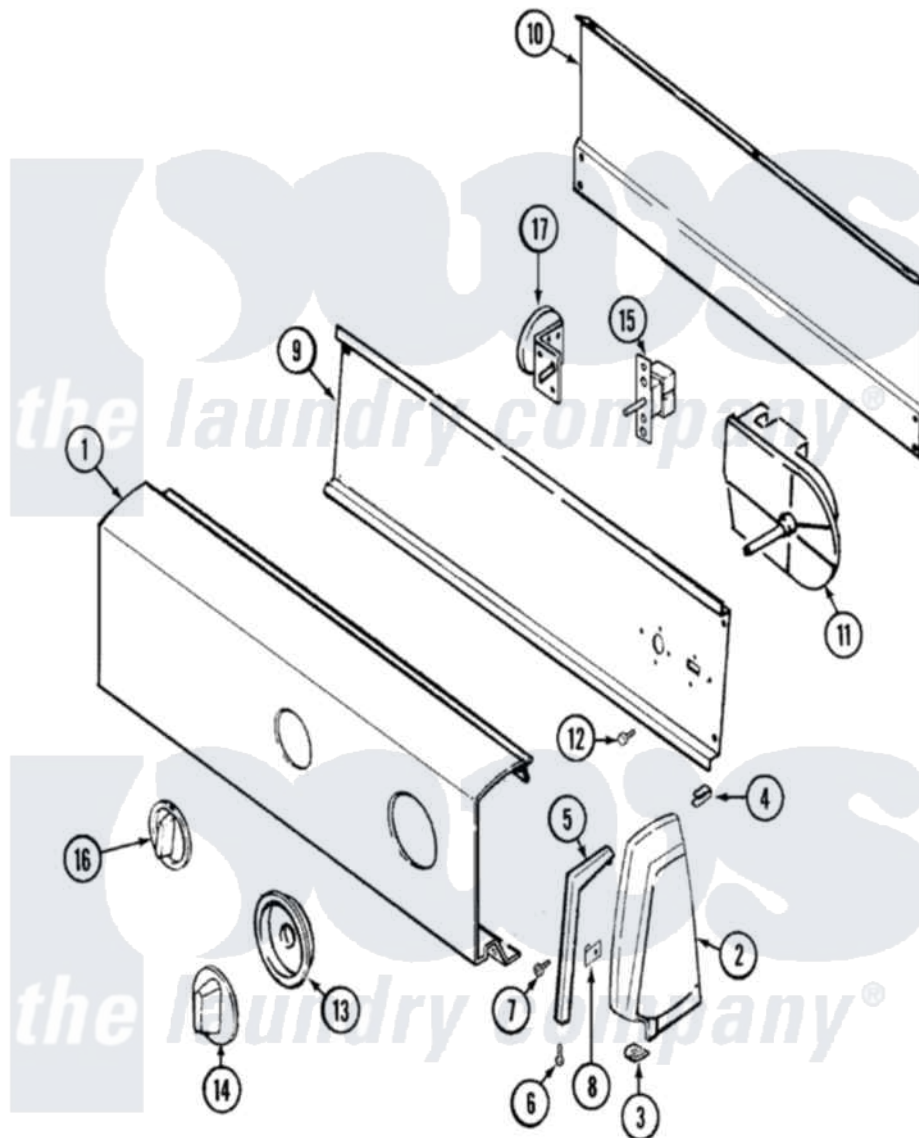

Maytag PAV1000GGE 03 - CONTROL PANEL

Maytag Residential Maytag PAV1000GGE Washer Parts Parts Diagram 03 - CONTROL PANEL
 Click on the part number to view part

Item	Original Part Number	Replaced By	Status	Part Description
1	25-7702			Speedclip, End Cap To Control Panel
"	21001446			Panel, Control
"	25-7793			Screw
2	35-2669		Not Available	CAP, END (LT)(WHT)
"	35-2668	21001453		Cap- End
3	25-7697	25-2219		Screw
"	25-7851			Speedclip, End Cap To Top
4	25-7435	33002917		Screw, No.10-16
"	25-7852			Speedclip, Rr Shld To End Cap
5	31001055		Not Available	TRIM, ENDCAP (LT WHT)
"	31001054		Not Available	TRIM, ENDCAP (RT WHT)
6	25-7760			Screw
7	25-3092	90767		Screw, 8A X 3/8 HeX Washer Head Tapping
8	25-7702			Speedclip, End Cap To Control Panel

9	31001128	Not Available	SHIELD, CONTROL
"	31001193		Pad, Shield
"	53-2504	31001193	Pad, Shield
10	25-3092	90767	Screw, 8A X 3/8 HeX Washer Head Tapping
"	35-2688	21001460	Shield, Rear
"	25-3457		Screw, Sems
"	25-7853	25-7933	Ring, Retaining
11	21001362		Timer, Export
12	31001029	3400094	Screw, 10-32 X 3/8
13	21001238	21001502	Skirt Ri
14	21001237		Knob, Timer
15	25-3092	90767	Screw, 8A X 3/8 HeX Washer Head Tapping
"	21001226		Switch, Water Temp. 4 Position
16	21001409	21002196	Knob-Selector
17	35-3691	21001554	Switch, Water Level
"	25-3092	90767	Screw, 8A X 3/8 HeX Washer Head Tapping
18	21001419	Not Available	MANUAL, LAUNDERING TIPS
19	21001447	Not Available	MANUAL, USE & CARE
20	12002417		Wire Kit