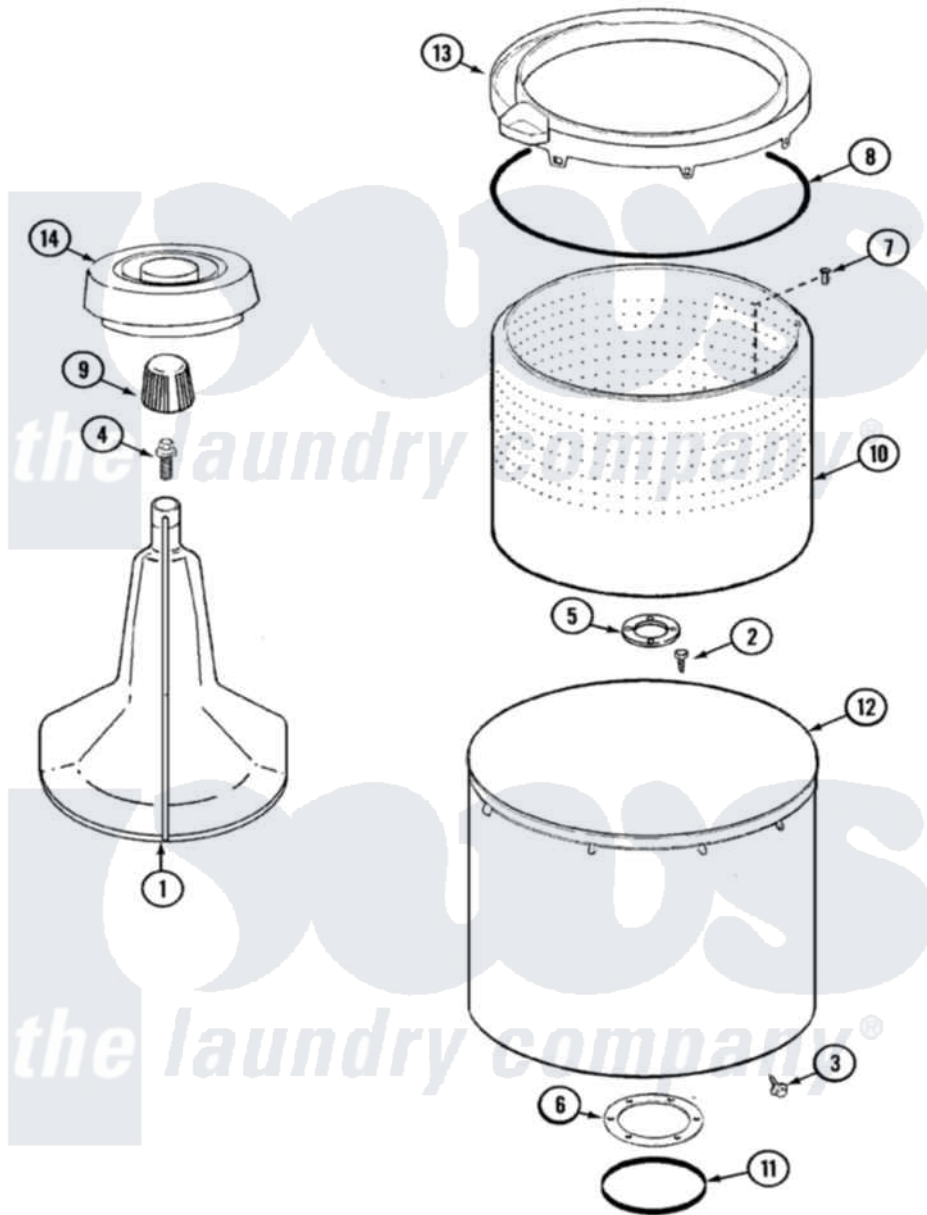

Maytag PAV1000GGE 06 - TUB

Maytag Residential Maytag PAV1000GGE Washer Parts Parts Diagram 06 - TUB
 Click on the part number to view part

Item	Original Part Number	Replaced By	Status	Part Description
1	35-3580			Agitator
2	25-7947	21001063		Screw, Shoulder
3	25-7953	22002933		Screw
4	25-7948	W10309247		Screw
5	35-3685			Gasket, Basket To Centerpost
6	35-3686			Gasket, Tub To Housing
7	25-7965	3400504		Screw
8	35-2328			Seal, Tub Top
9	35-2733			Cap, Agitator
10	35-3687		Not Available	BASKET, SPIN
11	35-2978			Seal, Tub/Housing
12	35-3700			Tub Assembly
13	35-3578		Not Available	TOP, TUB
14	35-2550			Dispenser, Rinse