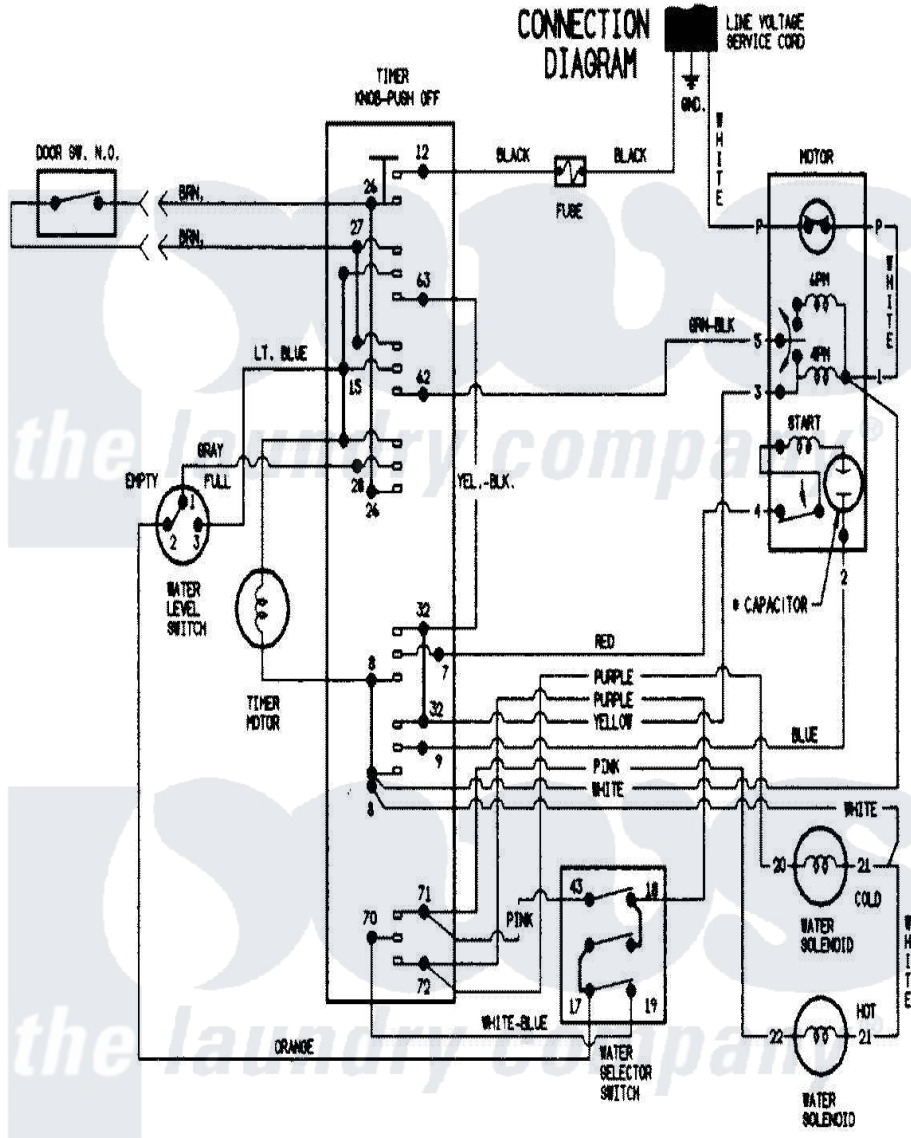

Maytag PAV1000GGE 07 - WIRING INFORMATION

Maytag [Residential Maytag PAV1000GGE Washer Parts](#) Parts Diagram 07 - WIRING INFORMATION
 Click on the part number to view part

Item	Original Part Number	Replaced By	Status	Part Description
NI	15002153		Not Available	WIRING INFORMATION