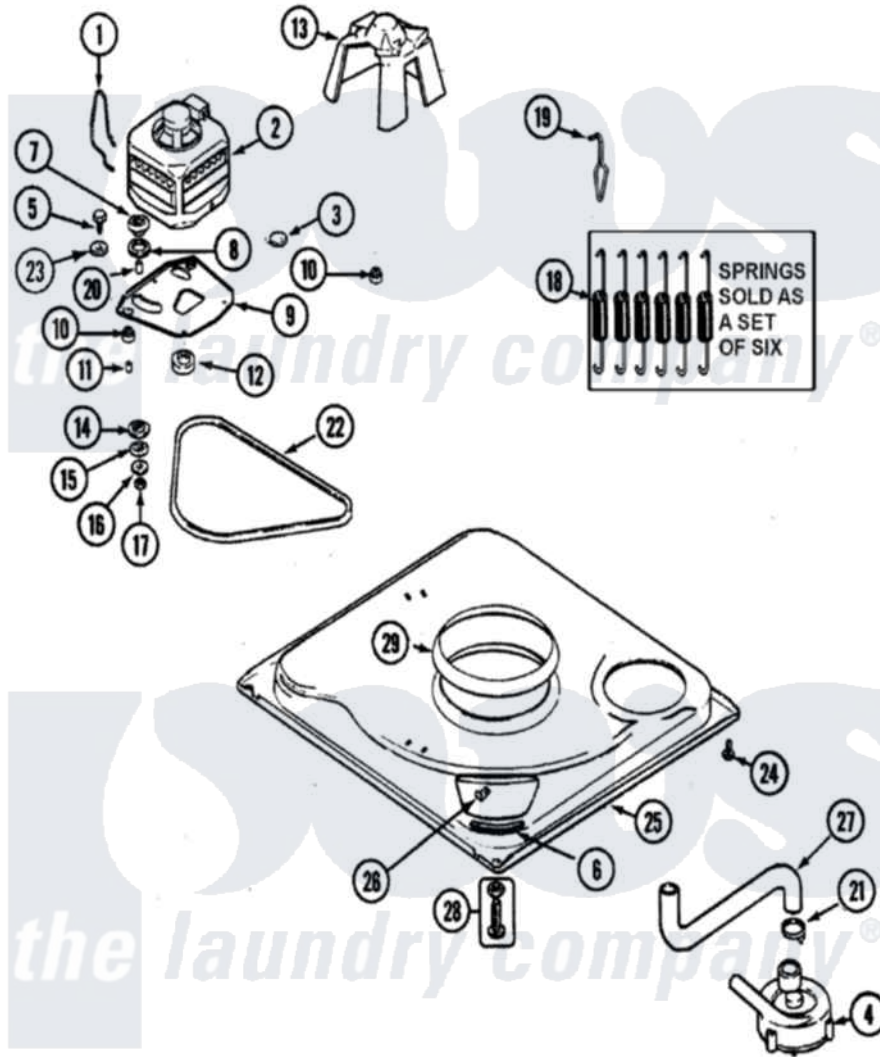

Maytag PAV1100AWW 01 - BASE

Maytag [Residential Maytag PAV1100AWW Washer Parts](#) Parts Diagram 01 - BASE
 Click on the part number to view part

Item	Original Part Number	Replaced By	Status	Part Description
1	21001110	22004376		Spring, Motor Pivot
2	21001922	21001950		MoTor, 2SP 1/2hp 120V/60Hz Hi-Tor
3	21001486			Foot Slide, Isolator
4	21001873	35-6780		Pump-Water
5	25-7833	21001977		Screw
6	35-2065			Pad, Motor Plate
7	33-9946			Isolator, Motor
8	35-3570			Washer, Motor Pivot
9	21001783			Plate And Screw Assembly
10	35-3646			Isolator, Motor Plate
11	25-7831			Spacer, Mounting
12	21001506	21001950		MoTor, 2SP 1/2hp 120V/60Hz Hi-Tor
13	21002015	4312464		Screw
"	22002721			Shield, Motor
14	35-3571			Slide, Motor Pivot

15	33-9967		Washer, Motor Isolator
16	25-7047		Washer, Flat
17	25-7325	Y707702	Locknut
18	12002102	12002773	Spring
19	21001166		Hook, Suspension Spring
20	25-7830		Spacer
21	25-6068	285655	Clamp, Hose
22	21352320		Belt, Drive
23	25-7834		Washer, Motor/Base Screw
24	25-7828	489483	Screw 10-32 X 1/2
25	21001893	12002701	Base Kit
26	25-7845		Speednut, Motor
27	21001915		Hose, Tub To Pump
28	35-3507	25001119	Foot And Pad Assembly
29	21002026		Snubber
"	21001161	21002026	Snubber