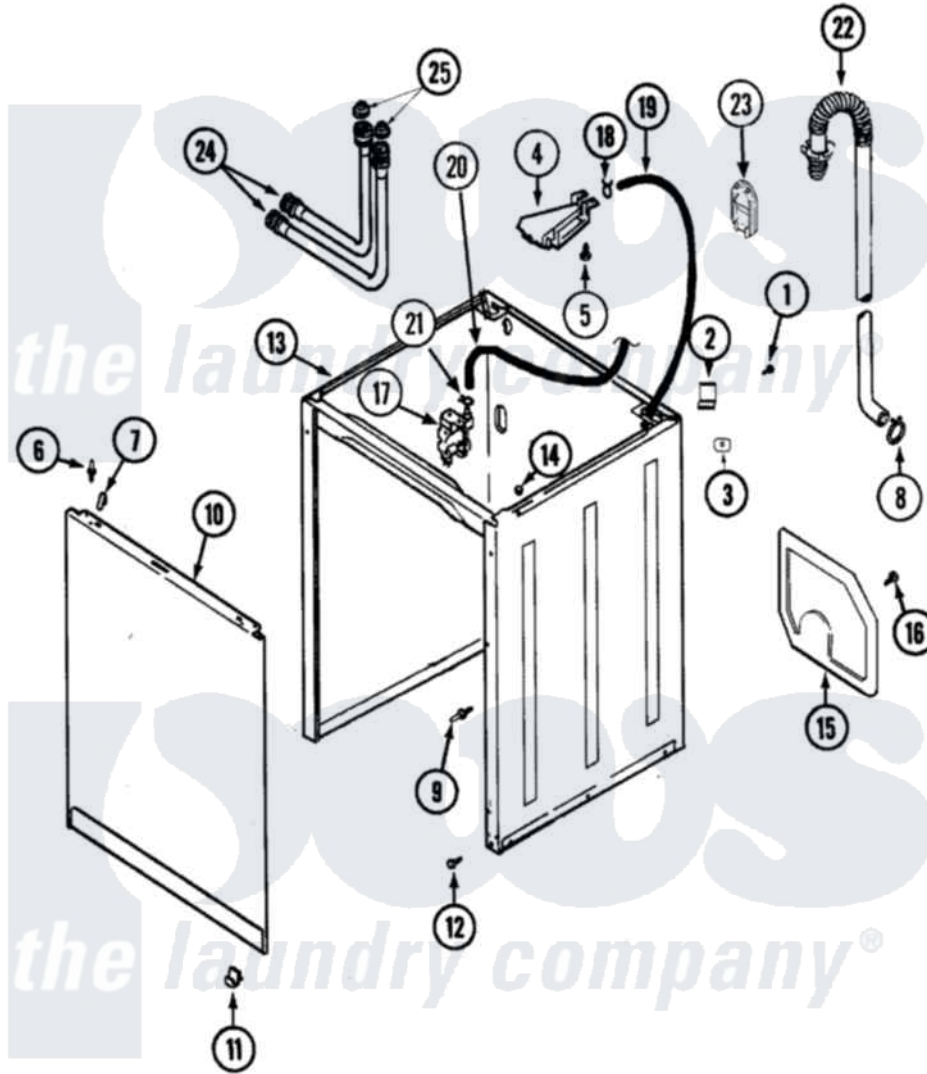

Maytag PAV1100AWW 02 - CABINET

Maytag [Residential Maytag PAV1100AWW Washer Parts](#) Parts Diagram 02 - CABINET
 Click on the part number to view part

Item	Original Part Number	Replaced By	Status	Part Description
1	25-7893			Screw
2	35-2846			Hinge, Cabinet Top
3	35-4128			Pad, Hinge
4	21001760			Flume Assembly / Water Diverter
5	25-3092	90767		Screw, 8A X 3/8 HeX Washer Head Tapping
6	25-0224	3400029		Nut, Adapter Plate
"	53-0643			Pin, Locator
"	53-0200			Sleeve, Locator Pin
7	25-7220			Clip, Cabinet Top
8	21001875	285655		Clamp, Hose
9	21001829			Post, Locating
10	21001281			Damper, Sound Pad
"	35-2084			Panel, Front
"	21002011			Pad, Cabinet
11	53-0120			Clip, Front Panel

"	25-7732	681414	Screw, 10AB X 1/2
12	35-4129		Bumper, Cabinet
13	21001871		Cabinet
14	33-2653		Bumper, Cabinet
15	21001876		Shield, Rear
16	25-7732	681414	Screw, 10AB X 1/2
17	21001932		Valve, Water Inlet
18	25-7867	596669	Clamp, Manifold
19	35-2378	12002749	Hose, Flume Kit
20	21001748		Hose, Pressure Switch
21	25-7796	596669	Clamp, Manifold
22	21001872		Hose, Drain
23	21001874		Outlet, Drain Hose
24	35-0874	76313	Hosefill
"	33-7891	89503	Hose-Inlet
25	33-4264N		Strainer And Washer Kit